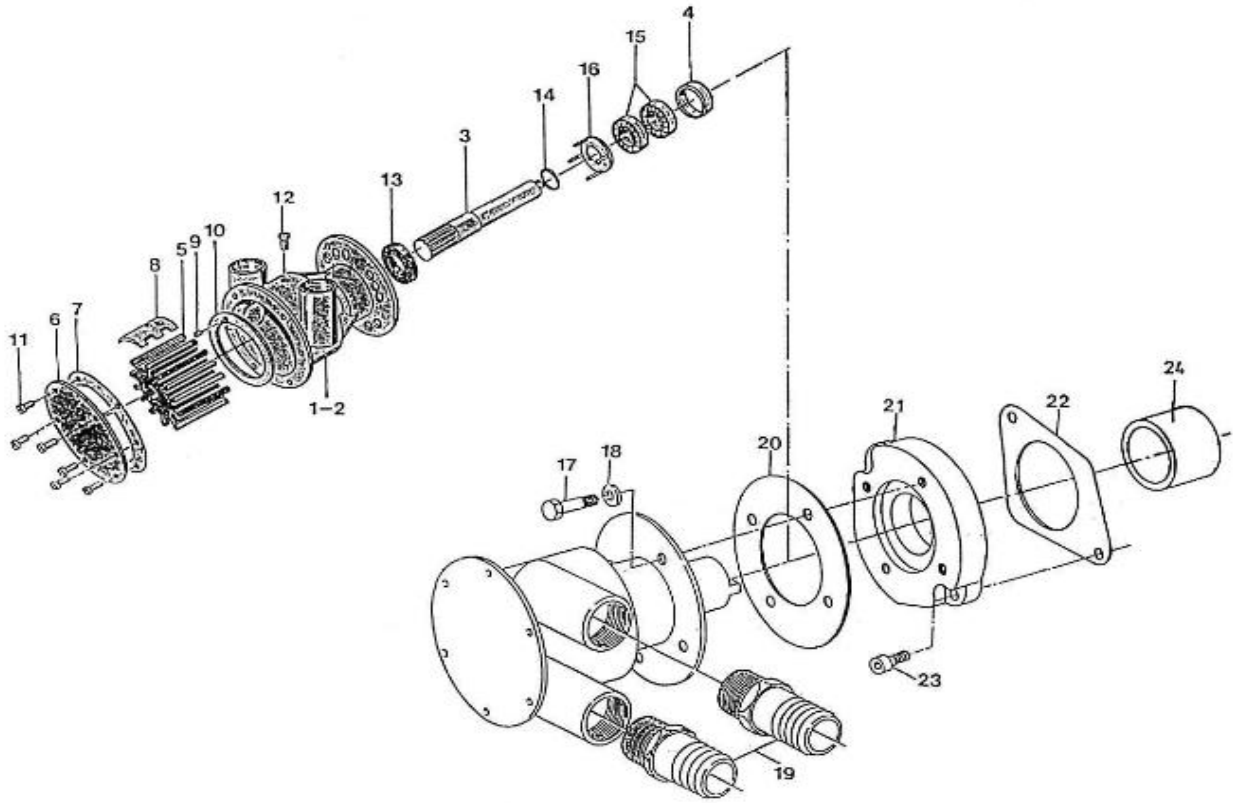

Brand: NanniDiesel

Model: Moteur N3.30

Version: Standard

Subassembly: Seawater pump Ass

N.	Item	Description	Qty	Notes
1	970301725	PUMP,WATER F5B-9 4.190	1	
2	970302153	HOUSING,WATER PUMP F5B-9	1	
3	970302154	SHAFT,WATER PUMP F5B-9	1	
4	970303672	GUIDE,WATER PUMP F5B-9000	1	
5	970604530	IMPELLER,WATER PUMP F 5B/-9	1	
6	970303673	COVER,END W/PUMP F5B-9000	1	
7	970604529	GASKET,F5B	1	
8	970303674	CAM,WATER PUMP F5B-9000	1	
9	970303675	PIN,WATER PUMP F5B-9000	1	
10	970300891	PLATE,WEAR W/PUMP F5B-9000	1	
11	970303677	SCREW,COVER W/PUMP F5B-9000	6	
12	970303678	SCREW,CAM WATER PUMP F5B-9000	1	
13	970614516	O-RING SEAL	1	
14	970303679	O-RING,WATER PUMP F5B-9000	1	
15	970770251	BEARING,BAIL WATER PUMP F5B-90	2	
16	970303680	WASHER,WATER PUMP F5B-9000	1	
17	970439910	BOLT,HEX M 6X 16 (+++FIX.SUPPORT AG ACC)	4	
18	970609602	WASHER,CORRUGATED D 6 (ROND GRAISSEE SERRAGE	4	
19	970604515	CONNECTION,HOSE HBW-20 (SUR COUDE ET TUYAU)	2	
20	970614511	GASKET,WATER PUMP F5B-9	1	
21	970302606	FLANGE,WATER PUMP (S5)	1	
22	970302610	GASKET,FLANGE W/PUMP (S5)	1	
23	970604615	BOLT,SOCK M 6X 20	2	
24	970307007	BEARING	1	

V. 14/05/2012

Pag. 27/35