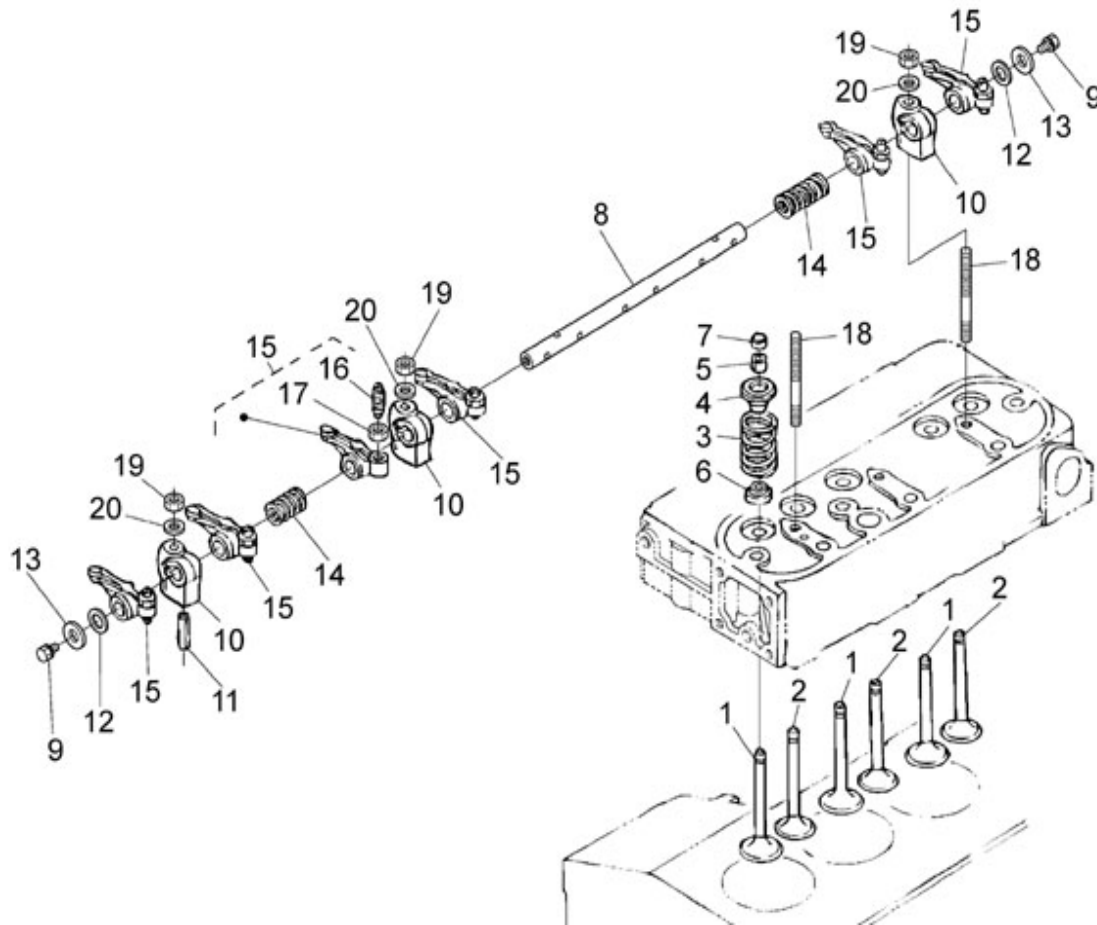

Brand: NanniDiesel

Model: Moteur N3.30

Version: Standard

Subassembly: Valves & Springs

N.	Item	Description	Qty	Notes
1	970302780	VALVE,INTAKE 4.150	3	
2	970314237	VALVE,EXHAUST	3	
3	970302782	SPRING,VALVE (<= N°KT08090422)	6	<= N°KT08090422
3	970491003	SPRING,VALVE (=> N°KT08090423)	6	=> N°KT08090423
4	970491004	RETAINER,VALVE SPRING	6	
5	970491005	COLLET,VALVE SPRING	6	
6	970311008	INLET VALVE SEAL	6	
7	970491007	CAP,VALVE	6	
8	970313406	SHAFT,ROCKER ARM	1	
9	970141015	BOLT, M6X10	2	
10	970302787	BRACKET,ROCKER ARM	3	
11	970313353	PIN,SPRING	1	
12	970302789	WASHER, 1	2	
13	970313377	WASHER,PLAIN	2	
14	970302791	SPRING,ROCKER,ARM	2	
15	970313394	ASSY ROCKER ARM	6	
16	970302794	SCREW,ADJUSTING	6	
17	970302795	NUT	6	
18	970302788	STUD	3	
19	970491013	NUT	3	
20	970491014	WASHER,PLAIN	3	

V. 14/05/2012

Pag. 7/35