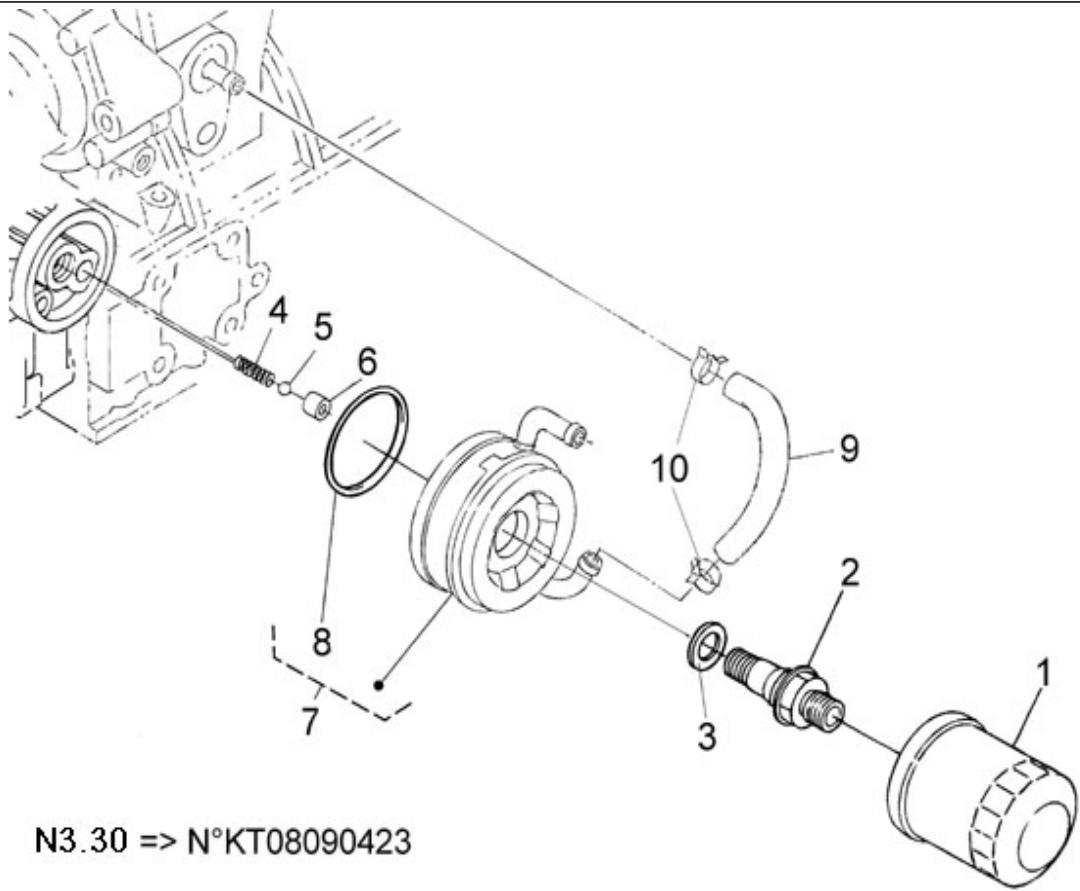

Brand: NanniDiesel
Model: Moteur N3.30
Version: Standard
Subassembly: Oil filter Assy

N.	Item	Description	Qty	Notes
1	970315035	ASSY CARTRIDGE,OIL	1	
2	970315036	WASHER,PLAIN	1	
3	970315037	JOINT,PIPE	1	
4	970302729	SPRING	1	
5	970302730	SEAT,VALVE	1	
6	970302731	BEARING,BALL	1	
7	970315038	ASSY COOLER,OIL	1	
8	970315038	ASSY COOLER,OIL	1	
9	970315040	PIPE COOLER,OIL	1	
10	970307103	BAND,PIPE	2	

V. 14/05/2012

Pag. 19/35