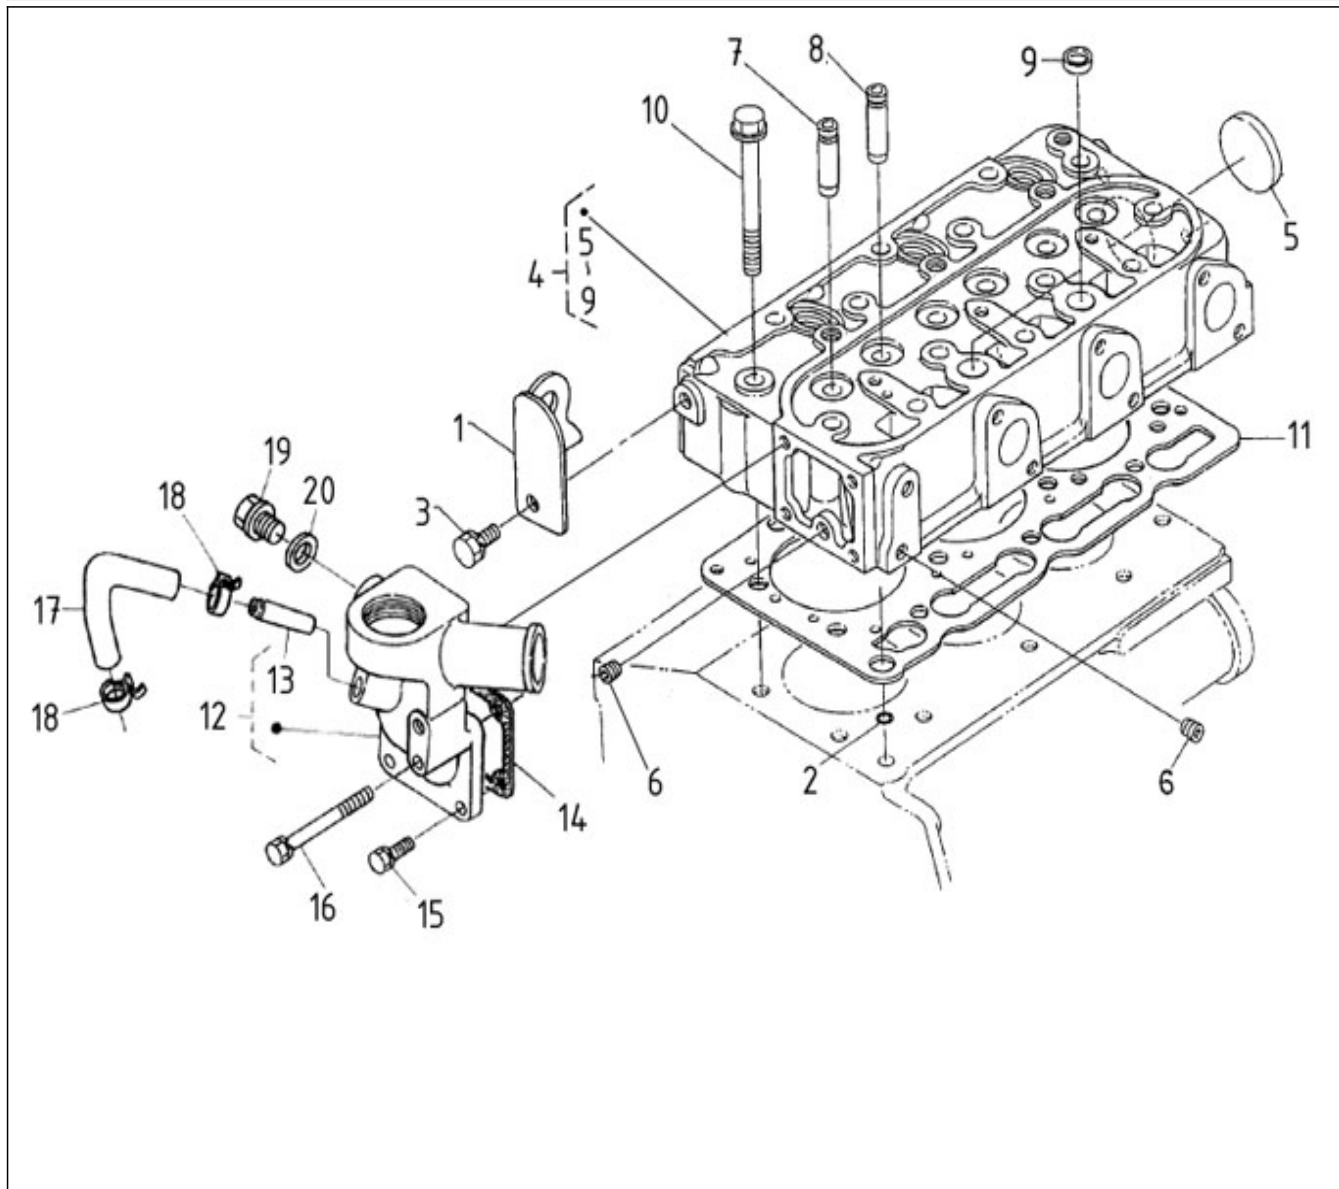

Brand: NanniDiesel

Model: Moteur N3.30

Version: Standard

Subassembly: Cylinder head

N.	Item	Description	Qty	Notes
1	970302717	HOOK,ENGINE 4.150	1	
2	970490116	O-RING (<= N°KTH0804182)	1	
3	970313311	BOLT	2	
4	970313495	COMP,CYLINDER HEAD	1	
5	970140904	CAP, FREEZE	1	
6	970140908	PLUG, CYL.HEAD 2.40	2	
7	970302720	GUIDE,VALVE INTAKE 4.150	3	
8	970302721	GUIDE,VALVE EXHAUST 4.150	3	
9	970302722	CAP,FREEZE	2	
10	970302723	BOLT,CYL:HEAD	14	
11	970310379	GASKET,CYL.HEAD NA (<= N°KT08090422)	1	<= N°KT08090422
11	970315017	GASKET,CYLINDER HEAD (=> N°KT08090423)	1	=> N°KT08090423
12	970302628	FLANGE,WATER S5	1	
13	970307629	PIPE,WATER RETURN (BEFORE N°KTE08070398)	1	
14	970307104	GASKET,W/FLANGE NA	1	
15	970491117	BOLT,M 6X 16	3	
16	970302737	BOLT,M 6X 50 (A PARTIR DU N°KTH08040183)	1	
17	970307071	PIPE,WATER RETURN	1	
18	970307103	BAND,PIPE	2	
19	970314182	PLUG	1	
20	970313066	GASKET	1	

V. 14/05/2012

Pag. 6/35