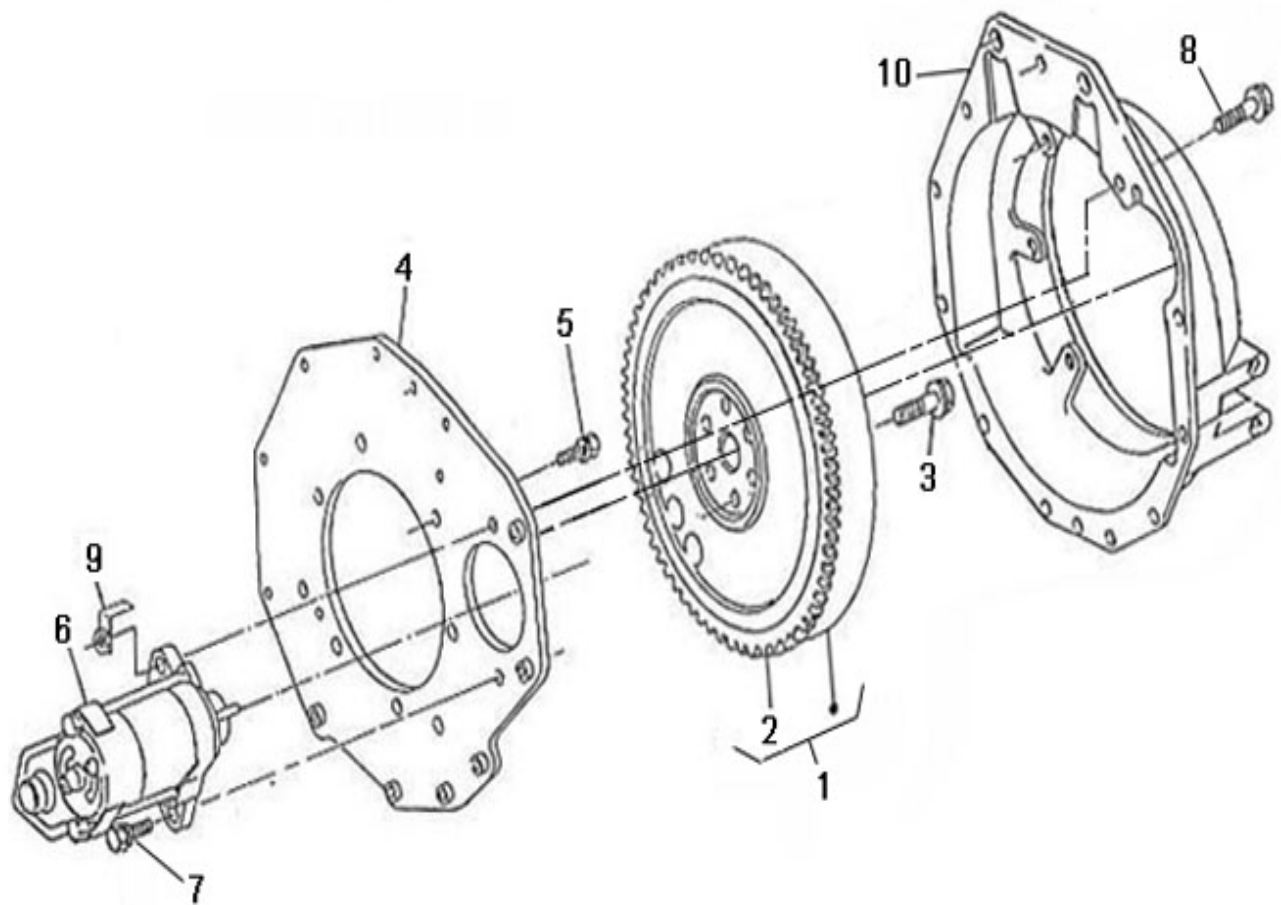

V. 14/05/2012

Pag. 13/35

Brand: NanniDiesel

Model: Moteur N3.30

Version: Standard

Subassembly: Camshaft fuel

N.	Item	Description	Qty	Notes
1	970310372	CAMSHAFT,FUEL	1	
2	970313407	BEARING,BALL	1	
3	970313408	BEARING,BALL	1	
4	970313414	GEAR,INJECTION PUMP	1	
5	970310375	CAM,FUEL	1	
6	970310326	WASHER	1	
7	970490119	BOLT,M 6X 18	3	
8	970302839	NUT,CAP	1	
9	970302840	KEY,FEATHER	1	
10	970302841	STOPPER,FUEL CAMSHAFT	1	
11	970491117	BOLT,M 6X 16	2	
12	970314226	ASSY SHAFT,GOVERNOR	1	
13	970302843	SHAFT,GOVERNOR GEAR 4.150	1	
14	970314232	GEAR,GOVERNOR	1	
15	970302845	SUPPORT,GOVERNOR WEIGHT	1	
16	970310309	COMP.WEIGHT,GOVERNOR	2	
17	970302847	SHAFT,GOVERNOR WEIGHT	2	
18	970310328	ROLLER	2	
19	970302848	SLEEVE,GOVERNOR	1	
20	970302849	WASHER,THRUST	1	
21	970313409	BEARING,BALL	1	
22	970302851	CIR-CLIP,GOVERNOR SHAFT	1	
23	970302852	SCREW,SET	1	