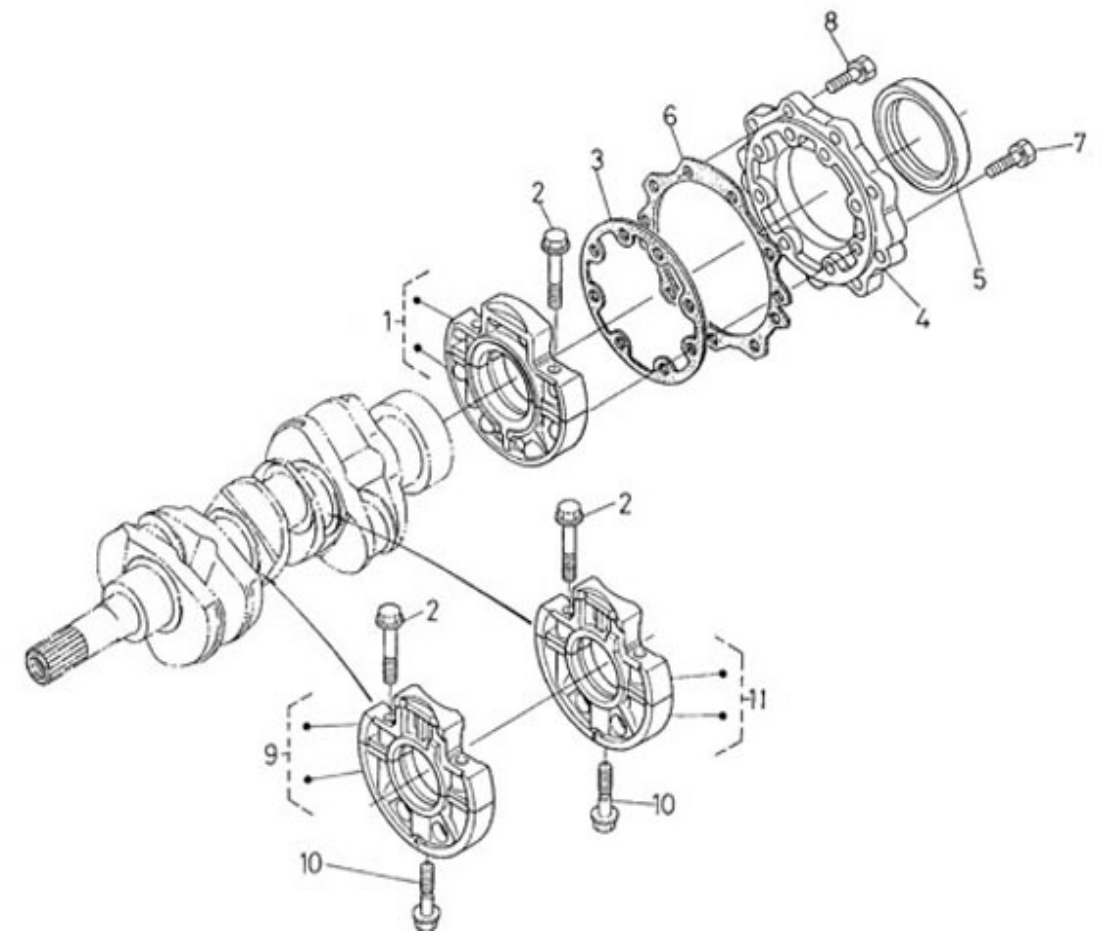

Brand: NanniDiesel

Model: Moteur N3.30

Version: Standard

Subassembly: Crankshaft

N.	Item	Description	Qty	Notes
1	970302754	BEARING,MAIN ASSY 4.150 (=> N°KT08090423)	1	<= N°KT08090422
1	970302754	BEARING,MAIN ASSY 4.150 (=> N°KT08090423)	1	=> N°KT08090423
2	970302755	BOLT,BEARING CASE N01	6	
3	970302756	GASKET,BEARING CASE	1	
4	970315431	COVER,BEARING CASE	1	
5	970302758	SEAL,OIL	1	
6	970302759	GASKET,BEARING CASE	1	
7	970491537	BOLT,M 6X 25	8	
8	970491536	BOLT,M 6X 20	9	
9	970302760	BEARING,MAIN ASSY N01 4.150 (<= N°KT08090422)	1	<= N°KT08090422
9	970315027	ASSY CASE,MAIN BRG. (=> N°KT08090423)	1	=> N°KT08090423
10	970302761	BOLT,BEARING CASE N02	2	
11	970302762	BEARING,MAIN ASSY N02 4.150 (<= N°KT08090422)	1	<= N°KT08090422
11	970315028	ASSY CASE,MAIN BRG. (=> N°KT08090423)	1	=> N°KT08090423

V. 14/05/2012

Pag. 12/35