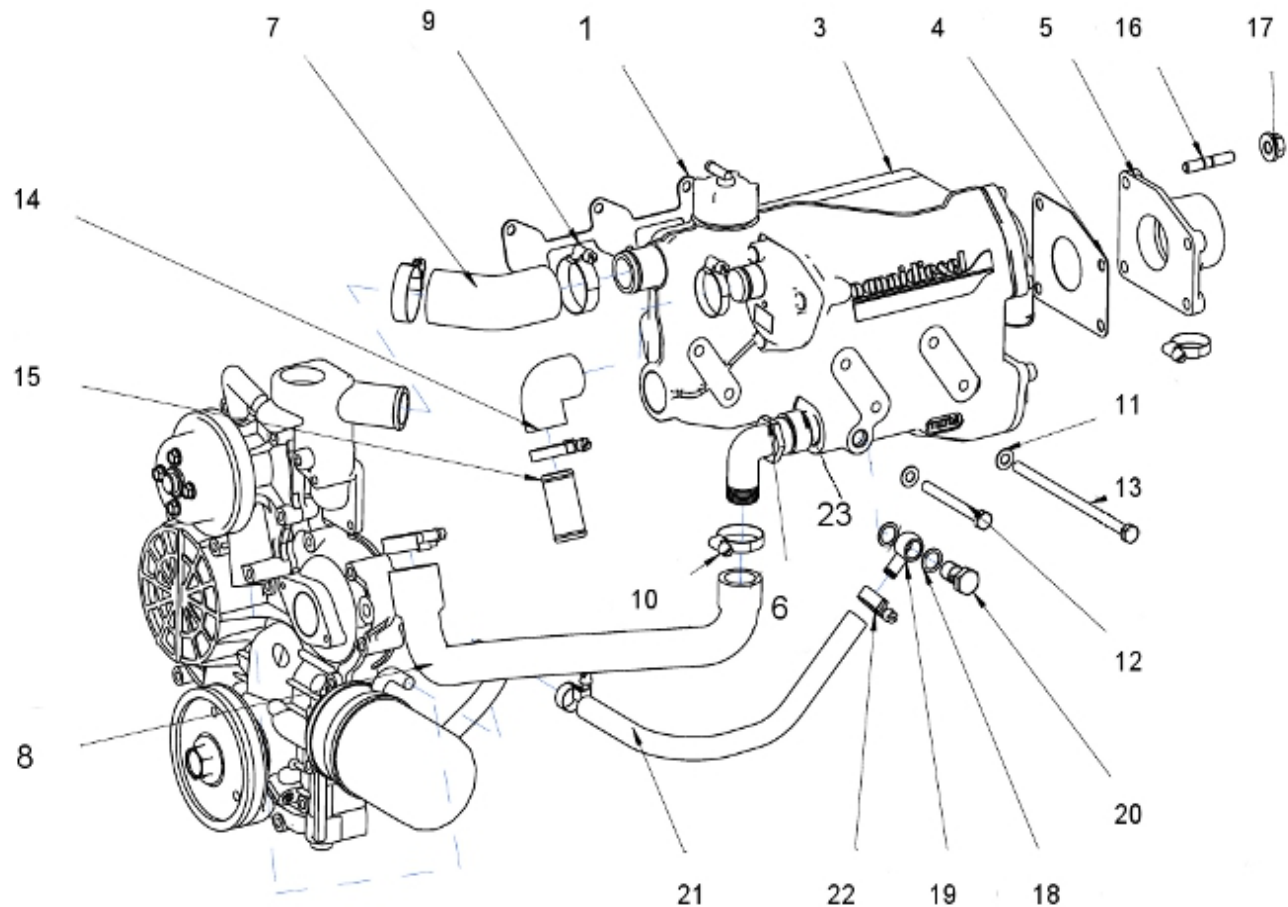

Brand: NanniDiesel

Model: Moteur N3.30

Version: Standard

Subassembly: Heat exchanger

N.	Item	Description	Qty	Notes
1	970304111	GASKET,E-MANIFOLD NA	1	
2	48300410	HEAT EXCHANGER KEEL COOLING	1	
3	970301710	GASKET,MIXER 4.190	1	
4	970304080	FLANGE	1	
5	48505193	JOIN	1	
6	48328156	HOSE	1	
7	48328157	HOSE	1	
8	970300922	CLAMP,HOSE 26-38 (FOURNITURE POMPE ATTELEE)	3	
9	970604526	CLAMP,HOSE 22-32 (COTE ECHANGEUR)	3	
10	970302538	WASHER,PLAIN D 7	6	
11	39160924	BOLT	2	
12	39160923	BOLT	4	
13	48328186	HOSE	1	
14	51425025	CONNECTION D25X50	1	
15	970300080	STUD,M 8X 25 (+++ FIX TURBO)	4	
16	39460916	NUT (+++FIX ECHANGEUR)	2	
17	970300306	GASKET,RING D14 (SUR REFROID THERMO MOTA)	2 =>	N°KT08090423
18	970300797	CONNECTION,BANJO D=8/M14 (=> N°KT08090423)	1 =>	N°KT08090423
19	970432515	BOLT,BANJO M14X1,5 (=> N°KT08090423)	1 =>	N°KT08090423
20	32810002	FUEL HOSE ISO 7840 D10 (REFROIDISSEUR-BACHE)	0.28 =>	N°KT08090423
21	970439306	CLAMP (++)POUR DURITE ORIGINE REF HUILE MOTEUR)	2 =>	N°KT08090423
22	970312817	UNION	1	
23	970313269	EXTANSION	2	

V. 14/05/2012

Pag. 26/35