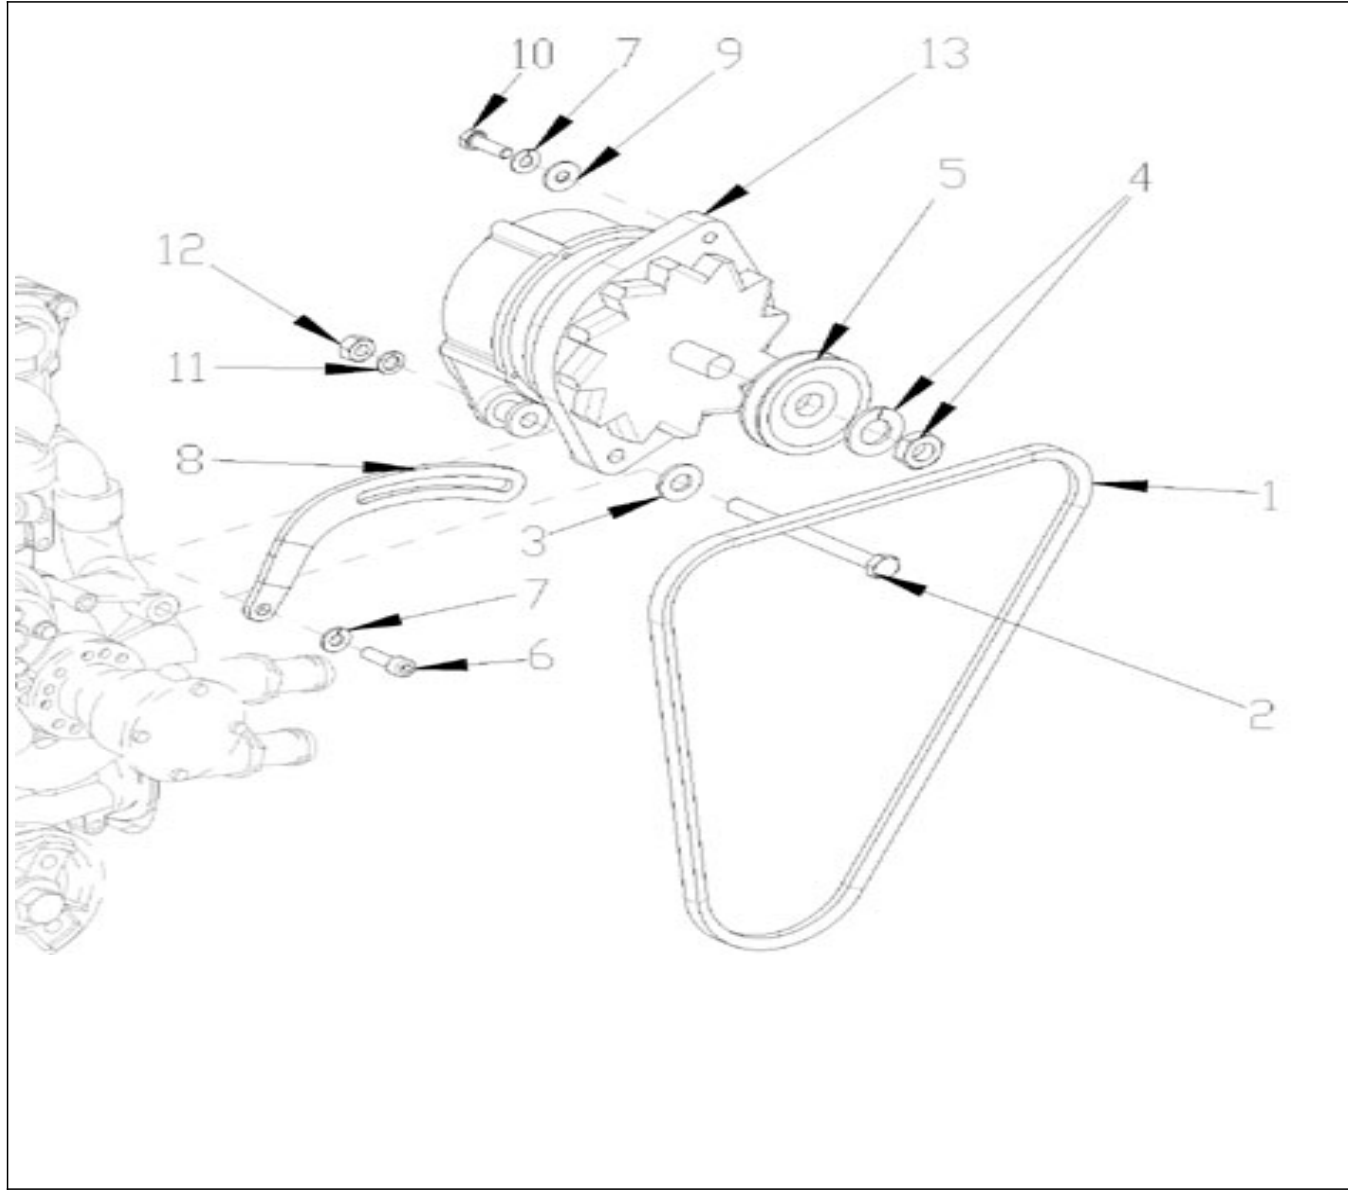

Brand: NanniDiesel
Model: Moteur N3.30
Version: Standard
Subassembly: Alternator Assy.Std.

N.	Item	Description	Qty	Notes
1	48108117	V-BELT	1	
2	39160668	BOLT (+++ FIX . ALTERNATEUR)	1	
3	970119143	NUT, M10	1	
4	970312833	KIT FIXATION ALT	1	
5	95312304	PULLEY	1	
6	970498003	BOLT, SOCK M 8X 25 (POUBELLE)	1	
7	970119138	WASHER, SPRING D 8 (TENDEUR)	2	
8	95203077	TIGHTNER	1	
9	970304050	WASHER	1	
10	970409603	BOLT, HEX M 8X 25 (FIX SUP ALT)	1	
11	970119136	WASHER, SPRING D10 (POUR INVERSEUR)	1	
12	970119143	NUT, M10	1	
13	48201171	ALTERNATOR	1	

V. 14/05/2012

Pag. 31/35