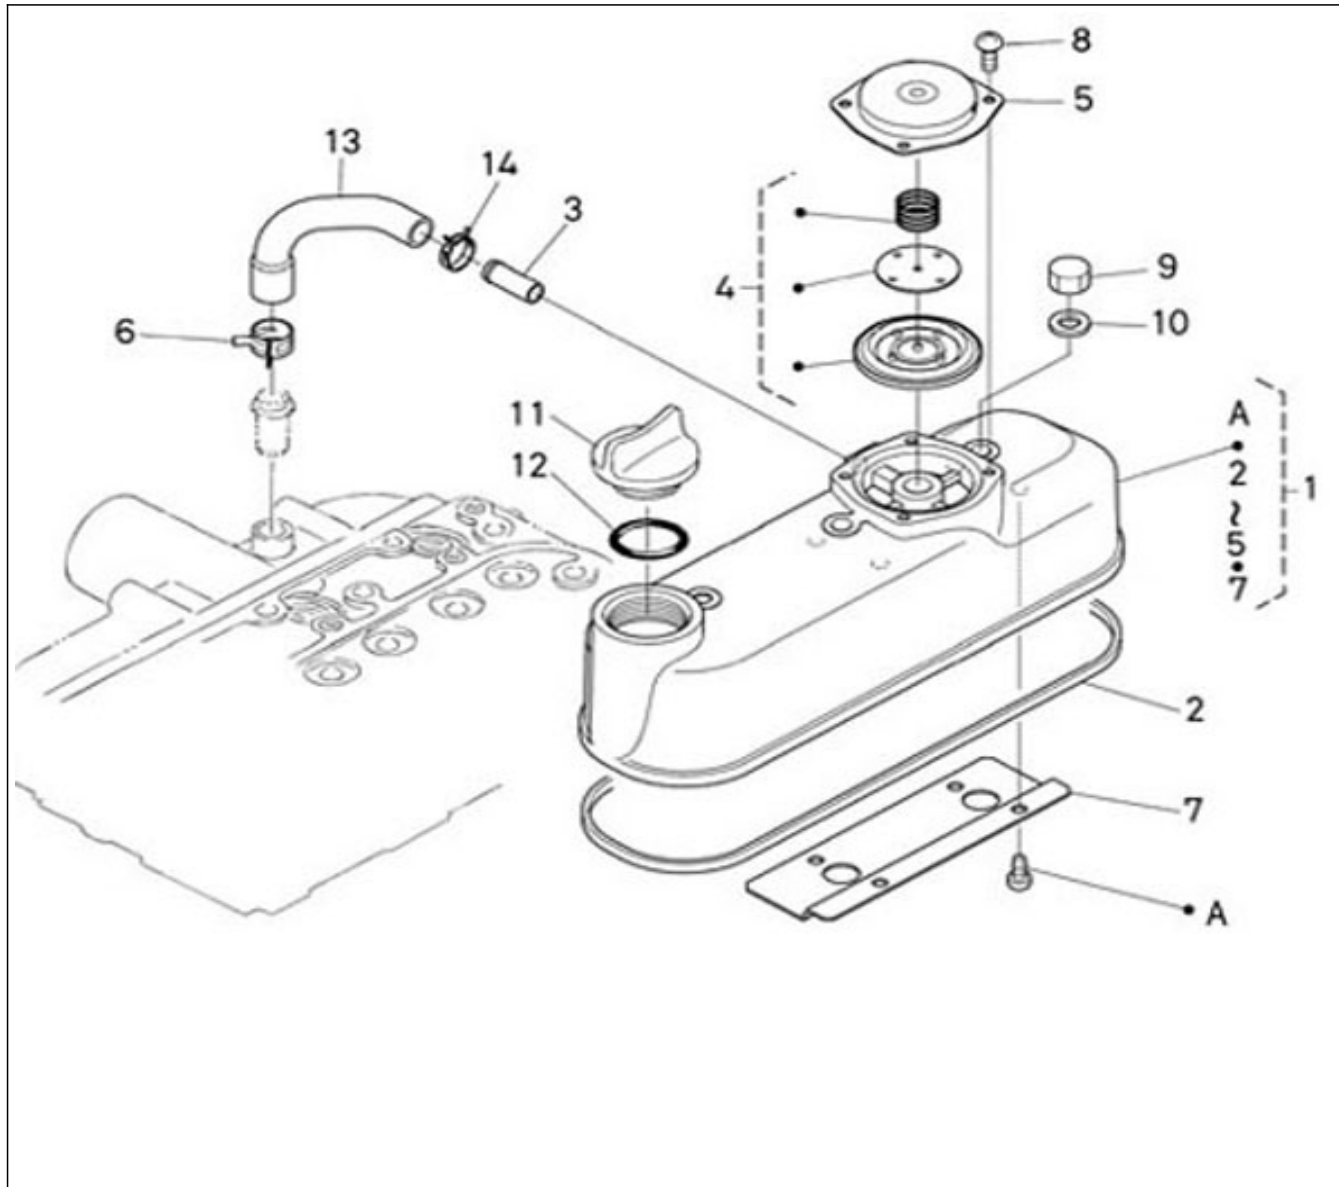

V. 14/05/2012

Pag. 4/35

Brand: NanniDiesel

Model: Moteur N3.30

Version: Standard

Subassembly: Cylinder head cover

N.	Item	Description	Qty	Notes
1	970311313	COVER,CYLINDER HEAD 3.100	1	
2	970302833	GASKET,COVER CYL:HEAD 3.110	1	
3	970307535	HOSE	1	
4	970313503	COMP.VALVE,BREATHER	1	
5	970313451	COVER,BREATHER	1	
6	970313472	CLAMP,HOSE	1	
7	970313441	SHIELD,BREATHER	1	
8	970314176	SCREW,PAN-HEAD	4	
9	970490503	NUT,CAP	3	
10	970490505	GASKET,RING	3	
11	970313464	PLUG	1	
12	970313804	O RING	1	
13	970312508	BREATHER HOSE	1	
14	970312976	CLAMP,HOSE	1	