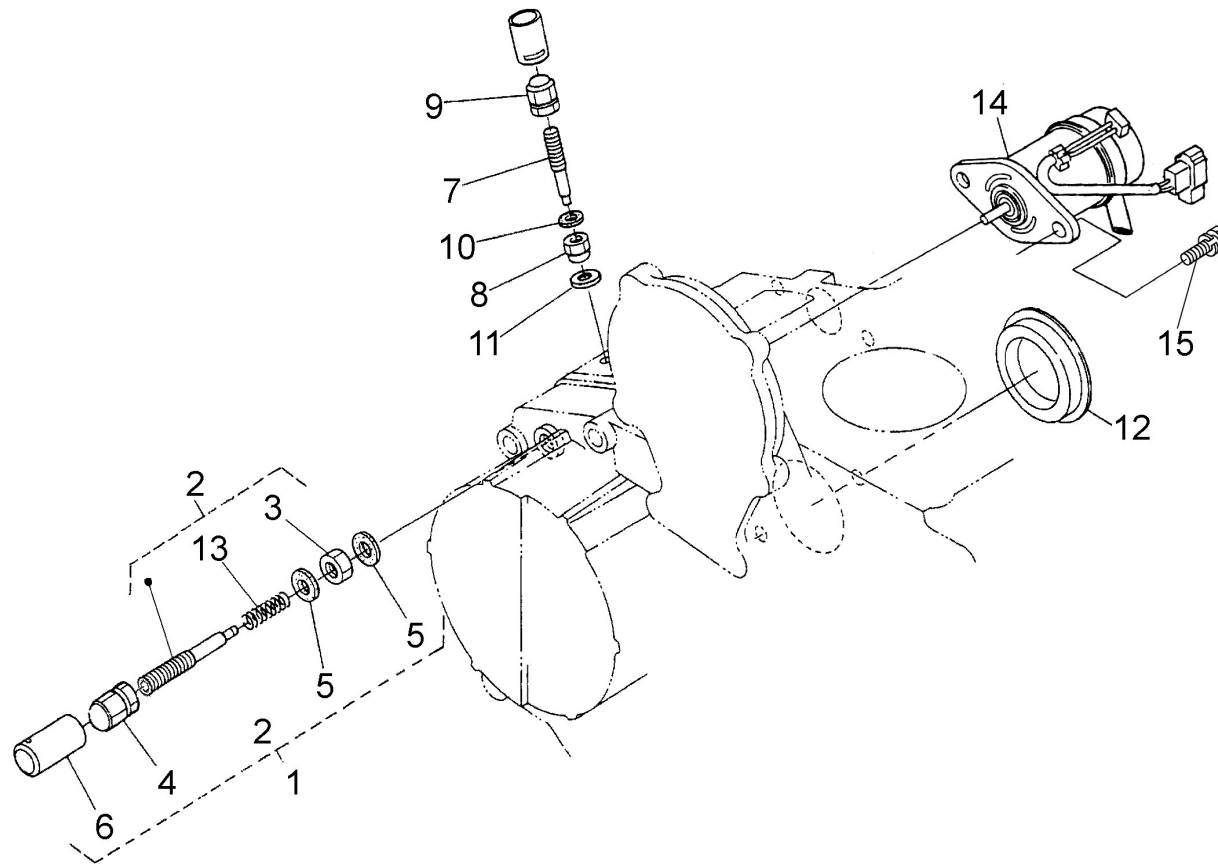

V. 14/05/2012

Pag. 19/35

Brand: NanniDiesel

Model: Moteur N3.30

Version: Standard

Subassembly: Governor setting

N.	Item	Description	Qty	Notes
1	970302865	BOLT,ADJ.IDLE CPL.4.150	1	
2	970314234	ASSY BOLT,ADJUSTMENT	1	
3	970310359	NUT	1	
4	970140404	NUT (BEFORE N°KTE08070398)	1	
5	970150403	RING,SEAL (=> N° XA0001 <= 3Z0001)	2	
6	970310464	CAP	1	
7	970314220	BOLT,ADJUSTING	1	
8	970310962	NUT	1	
9	970140404	NUT (BEFORE N°KTE08070398)	1	
10	970150403	RING,SEAL (=> N° XA0001 <= 3Z0001)	1	
11	970313440	GASKET	1	
12	970314225	COVER,HYDRAULIC PUMP	1	
13	970313476	SPRING	1	
14	970302869	SOLENOID,STOP 4.150	1	
15	970313344	BOLT,HEX-SOC-HD	2	
16	970310417	WASHER,SPRING (BEFORE N°KTE08070398)	2	