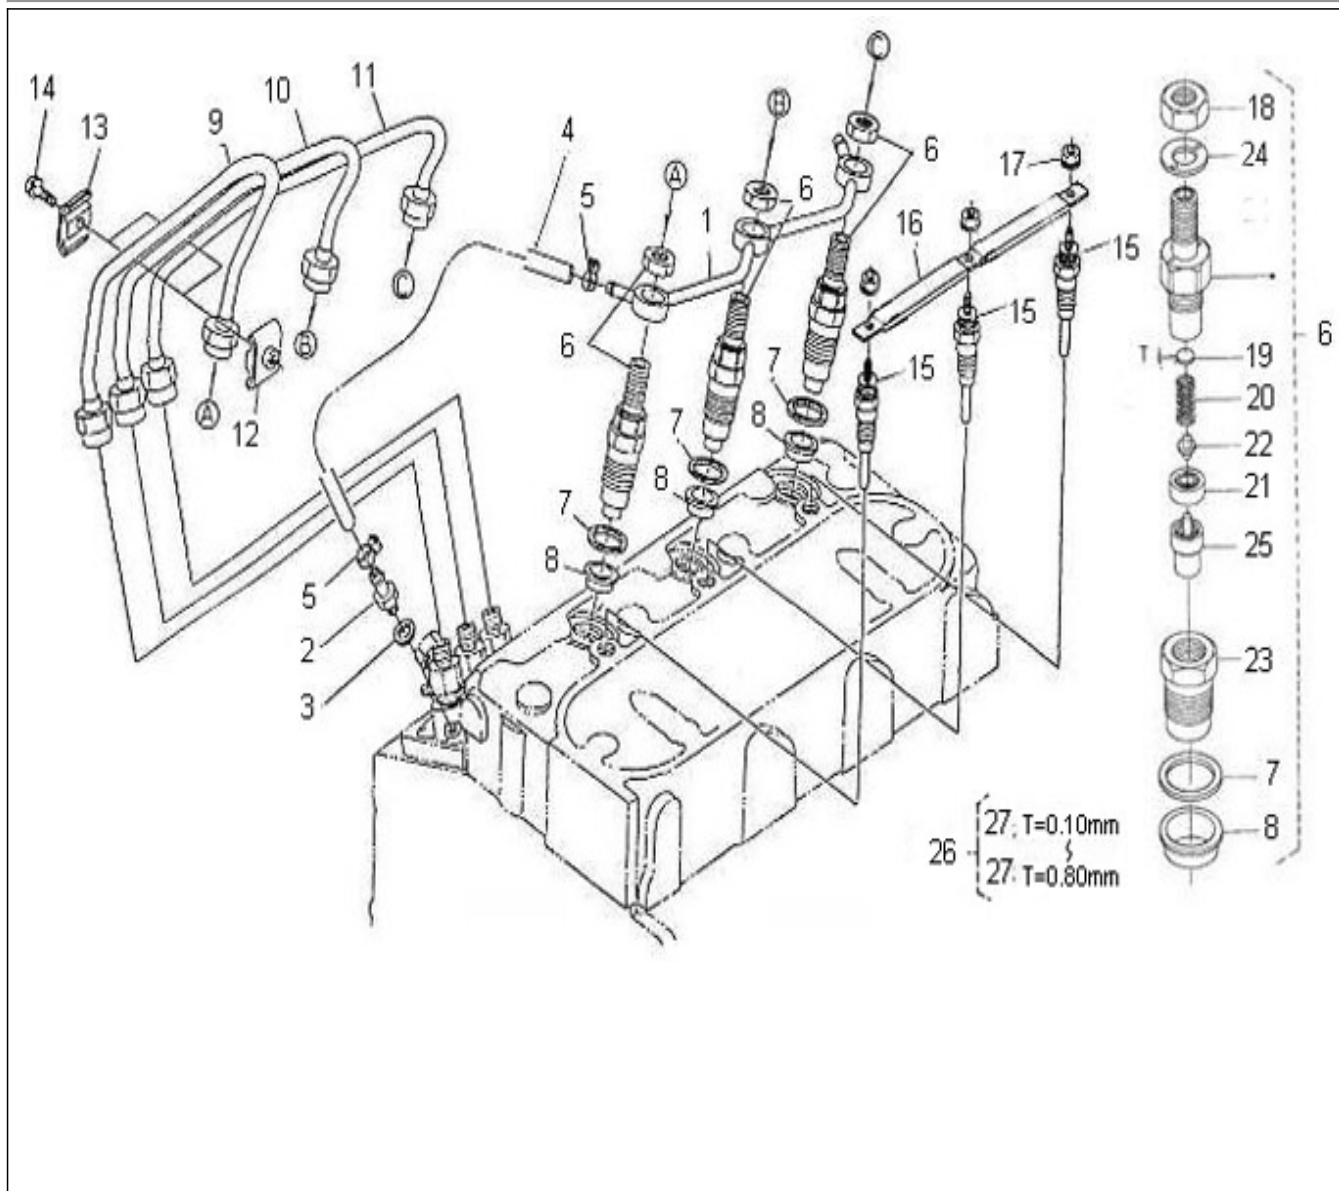

V. 14/05/2012

Pag. 15/35

Brand: NanniDiesel

Model: Moteur N3.30

Version: Standard

Subassembly: Injection lines nozzles

N.	Item	Description	Qty	Notes
1	970304117	ASSY PIPE,OVER FLOW	1	
2	970142104	NOZZLE, FUEL OVERFLOW LINE	1	
3	970150403	RING,SEAL (=> N° XA0001 <= 3Z0001)	1	
4	970142103	PIPE, FUEL OVERFLOW NO2 CPL	1	
5	970492305	CLAMP,HOSE	2	
6	970313508	KIT HOLDER,NOZZLE	3	
7	970142109	GHASKET, RING INJECTORS	3	
8	970307388	SEAL,HEAT	3	
9	970302817	LINE,FUEL CYL.N01 4.150 (<= N°KT08090422)	1	<= N°KT08090422
9	970315032	PIPE,INJECTION (=> N°KT08090423)	1	=> N°KT08090423
10	970302818	LINE,FUEL CYL.N02 4.150 (<= N°KT08090422)	1	<= N°KT08090422
10	970315033	PIPE,INJECTION (=> N°KT08090423)	1	=> N°KT08090423
11	970302819	LINE,FUEL CYL.N03 4.150 (<= N°KT08090422)	1	<= N°KT08090422
11	970315028	ASSY CASE,MAIN BRG. (=> N°KT08090423)	1	=> N°KT08090423
12	970142114	CLAMP,FUEL LINES 1+2	2	
13	970142115	CLAMP,FUEL-LINES 1+2	2	
14	970492118	SCREW,M 5X 20 ROUND HEAD	2	
15	970313894	GLOW PLUG	3	
16	970304119	CORD,GLOW PLUG	1	
17	970307593	NUT,FLANGE	3	
18	970310381	NUT	3	
19	970310382	WASHER	3	
20	970310383	SPRING,NOZZLE	3	
21	970310384	SPACER	3	
22	970310385	ROD,PUSH	3	
23	970310386	NUT	3	
24	970310387	WASHER	3	
25	970314274	PIECE,NOZZLE	3	
26	970310389	ASSY WASHER,ADJ.	3	
27	970314199	WASHER,ADJUSTING	3	
27	970314200	WASHER,ADJUSTING	3	
27	970314201	WASHER,ADJUSTING	3	
27	970314202	WASHER,ADJUSTING	3	
27	970314203	WASHER,ADJUSTING	3	
27	970314204	WASHER,ADJUSTING	3	
27	970314205	WASHER,ADJUSTING	3	
27	970314206	WASHER,ADJUSTING	3	
27	970314207	WASHER,ADJUSTING	3	
27	970314208	WASHER,ADJUSTING	3	