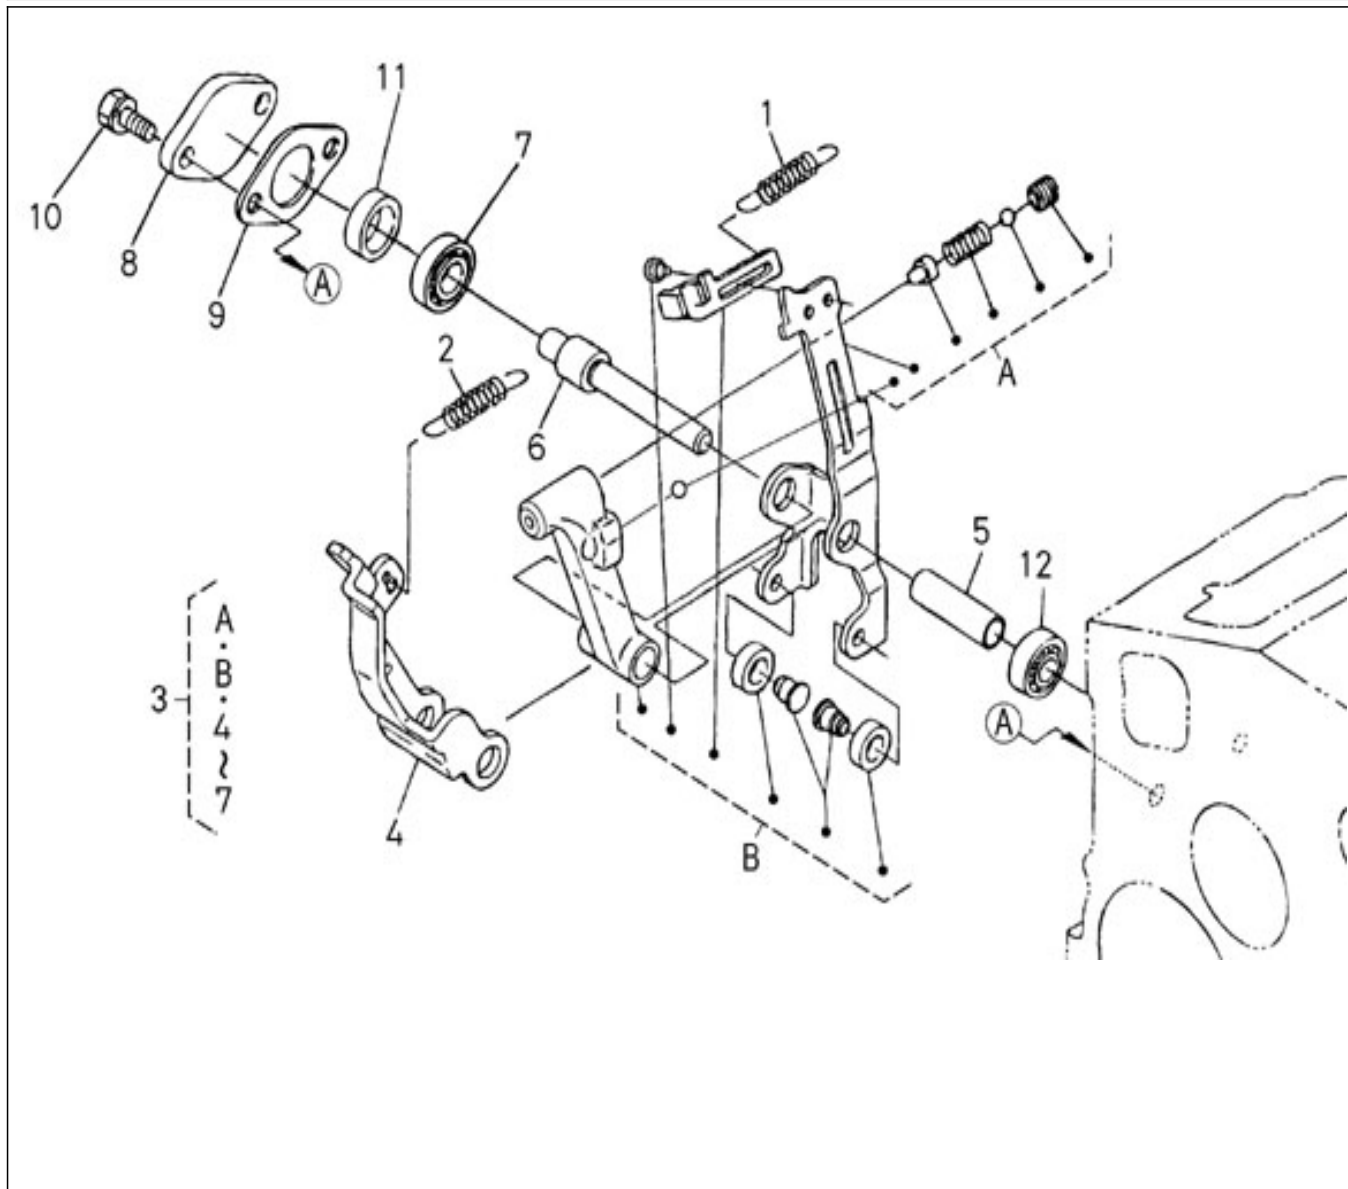

V. 14/05/2012

Pag. 20/35

Brand: NanniDiesel

Model: Moteur N3.30

Version: Standard

Subassembly: Governor

N.	Item	Description	Qty	Notes
1	970314224	SPRING,START	1	
2	970302875	SPRING,GOVERNOR (<= N°KT08090422)	1	<= N°KT08090422
2	970315041	SPRING,GOVERNOR (=> N°KT08090423)	1	=> N°KT08090423
3	970313500	ASSY LEVER,FORK	1	
4	970313442	LEVER,FORK	1	
5	970313443	SHAFT,FORK LEVER	1	
6	970313444	SHAFT,FORK LEVER	1	
7	970302882	BEARING,CASE	1	
8	970302884	COVER,FORK LEVER SHAFT	1	
9	970310367	GASKET	1	
10	970310351	BOLT (BEFORE N°KTE08070398)	2	<= N°KT08090422
10	970140123	BOLT ,M 6X12 (AFTER N°KTE08070398)	2	=> N°KT08090423
11	970302886	COLLAR,1	1	
12	970302887	BEARING,CASE	1	