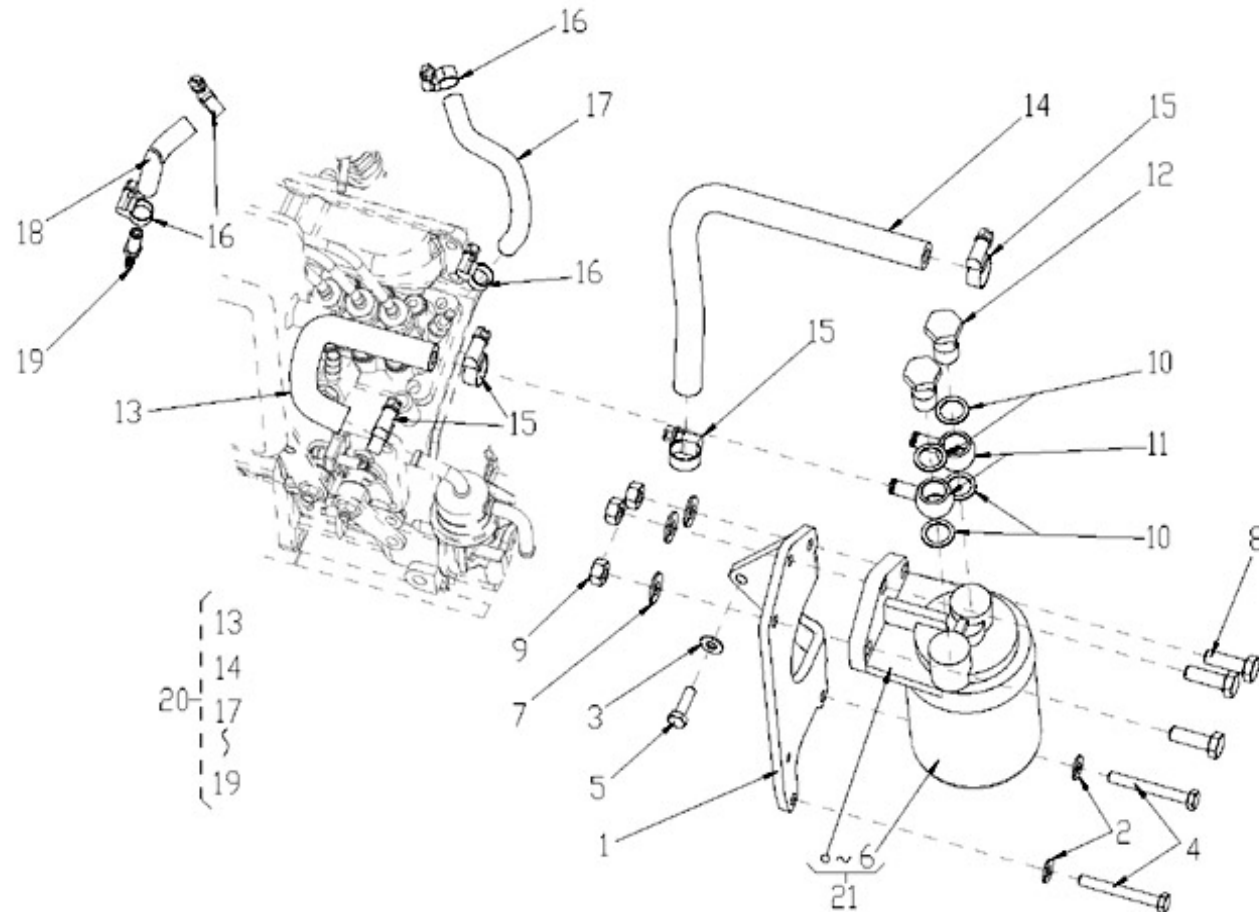

Brand: NanniDiesel

Model: Moteur N3.30

Version: Standard

Subassembly: Fuel filter Assy.

N.	Item	Description	Qty	Notes
1	970302604	SUPPORT,FUEL FILTER S5	1	
2	970119149	WASHER, SPRING D 6 (Pour protection injecteur)	2	
3	970635459	WASHER,PLAIN D 6 (CALAGE)	1	
4	970300276	BOLT,HEX M 6X 50 (Pour protection injecteur)	2	
5	970300275	BOLT,HEX M 6X 25	1	
6	970622350	FILTER,FUEL	1	
7	970119138	WASHER,SPRING D 8 (TENDEUR)	3	
8	970409603	BOLT,HEX M 8X 25 (FIX SUP ALT)	3	
9	970027322	NUT,M 8 (++ECROU FIL DEMARREUR)	3	
10	970300306	GASKET,RING D14 (SUR REFROID THERMO MOTA)	4	
11	970301093	CONNECTION,BANJO D=6/M14	2	
12	970432515	BOLT,BANJO M14X1,5 (=> N*KT08090423)	2	
13	32808002	FUEL HOSE ISO 7840 D8	0.35	
14	32808002	FUEL HOSE ISO 7840 D8	0.28	
15	970439306	CLAMP (++POUR DURITE ORIGINE REF HUILE MOTEUR)	4	
16	970312876	CLAMP	4	
17	32805001	HOSE (++RETOUR INJ / PPE INJ)	0.15	
18	32805001	HOSE (++RETOUR INJ / PPE INJ)	0.3	
19	970302476	PIPE,FUEL CONN.D 8	1	
20	48878004	HOSE	1	
21	970310210	FILTER ASSY	1	

V. 14/05/2012

Pag. 17/35