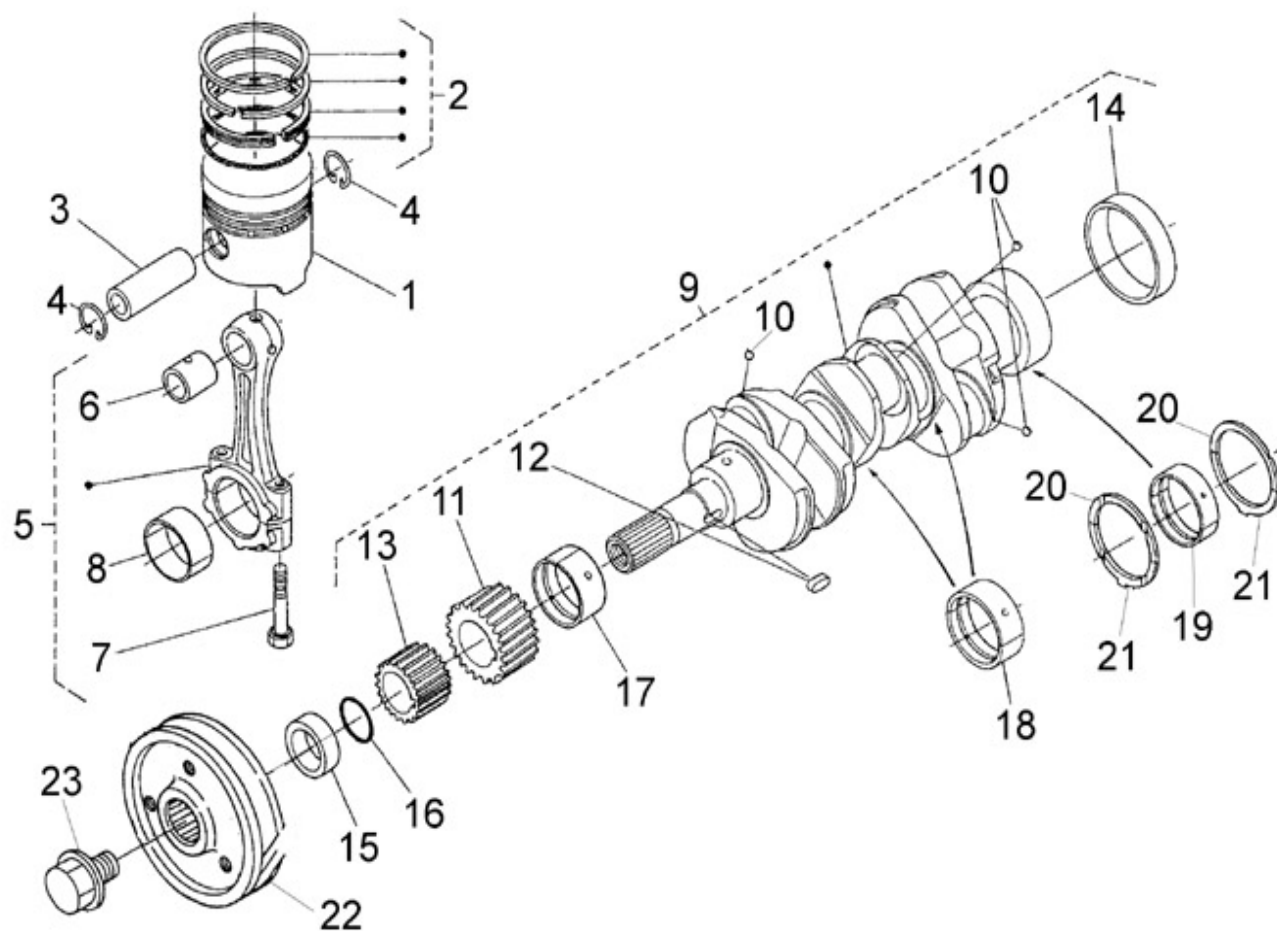

Brand: NanniDiesel

Model: Moteur N3.30

Version: Standard

Subassembly: Crankshaft pistons

N.	Item	Description	Qty	Notes
21	970302913	METAL,SIDE 2 +0,4	2	
22	970314245	PULLEY,FAN DRIVE	1	
23	970307073	BOLT	1	

V. 14/05/2012

Pag. 11/35