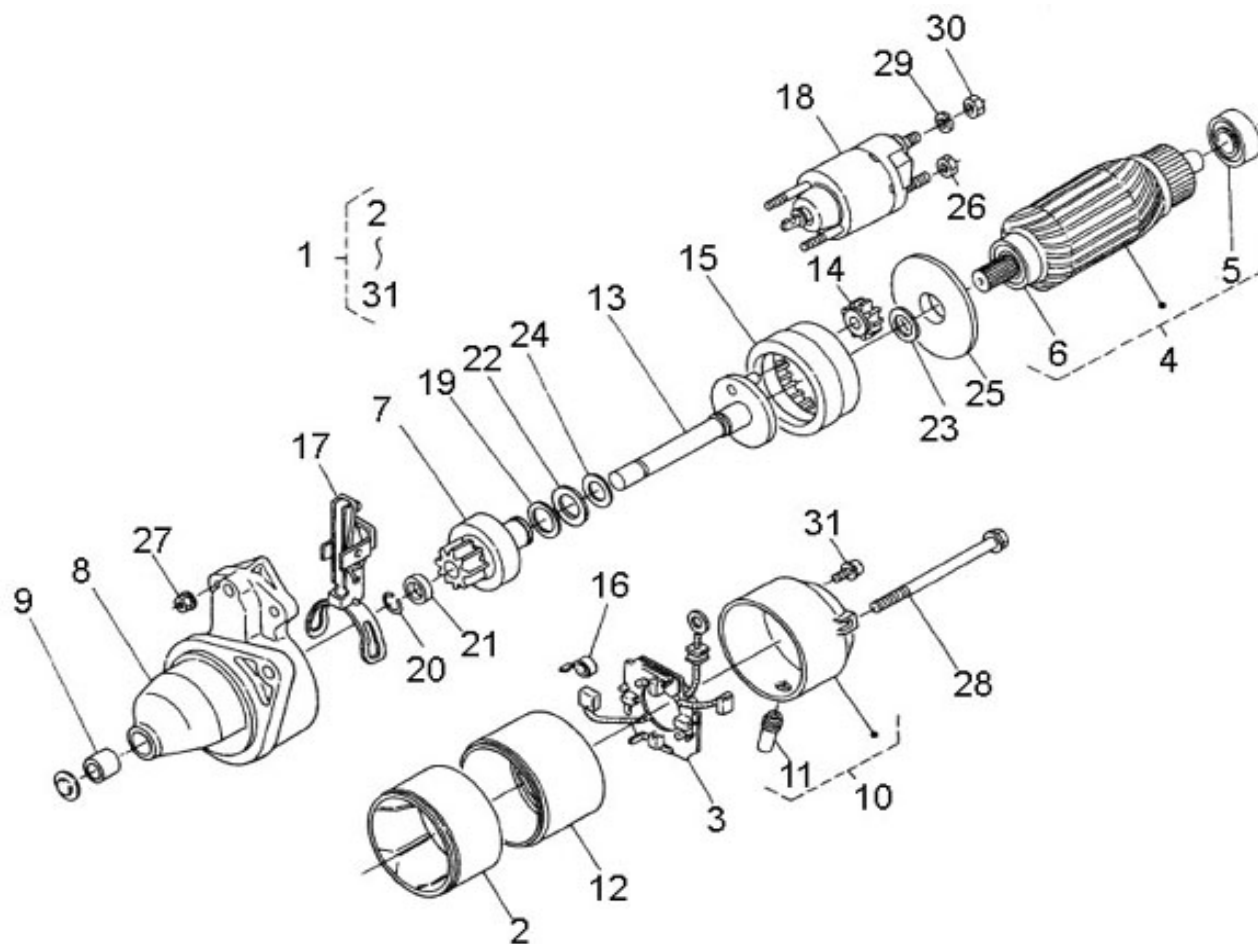

Brand: NanniDiesel

Model: Moteur N3.30

Version: Standard

Subassembly: Starter motor

N.	Item	Description	Qty	Notes
1	970313218	ASSY STARTER	1	
2	970313460	ASSY YOKE,STARTER	1	
3	970313364	ASSY HOLDER	1	
4	970313461	ASSY ARMATURE	1	
5	970303959	BEARING,CASE	1	
6	970314188	BEARING,BALL	1	
7	970313465	ASSY CLUTCH,STARTER	1	
8	970313458	ASSY HOUSING,STARTER	1	
9	970313462	BEARING	1	
10	970312471	ASSY FRAME	1	
11	970313358	COVER	1	
12	970313365	ASSY BEARING	1	
13	970313466	ASSY SHAFT,STARTER	1	
14	970313362	GEAR	3	
15	970313363	GEAR	1	
16	970517318	SPRING,BRUSH	2	
17	970313360	LEVER	1	
18	970312485	ASSY SWITCH,MAGNETIC	1	
19	970313361	RING,SNAP	1	
20	970313357	RING,SNAP	1	
21	970313359	COLLAR	1	
22	970313366	WASHER,PLAIN	1	
23	970313367	WASHER,PLAIN	1	
24	970313368	WASHER,PLAIN	1	
25	970313369	PLATE	1	
26	970313416	NUT,HEXAGON	1	
27	970497340	NUT	2	
28	970313356	BOLT,THROUGH	2	
29	970490904	WASHER,SPRING D 8	1	
30	970303966	NUT	1	
31	970313467	SCREW	2	

V. 14/05/2012

Pag. 30/35