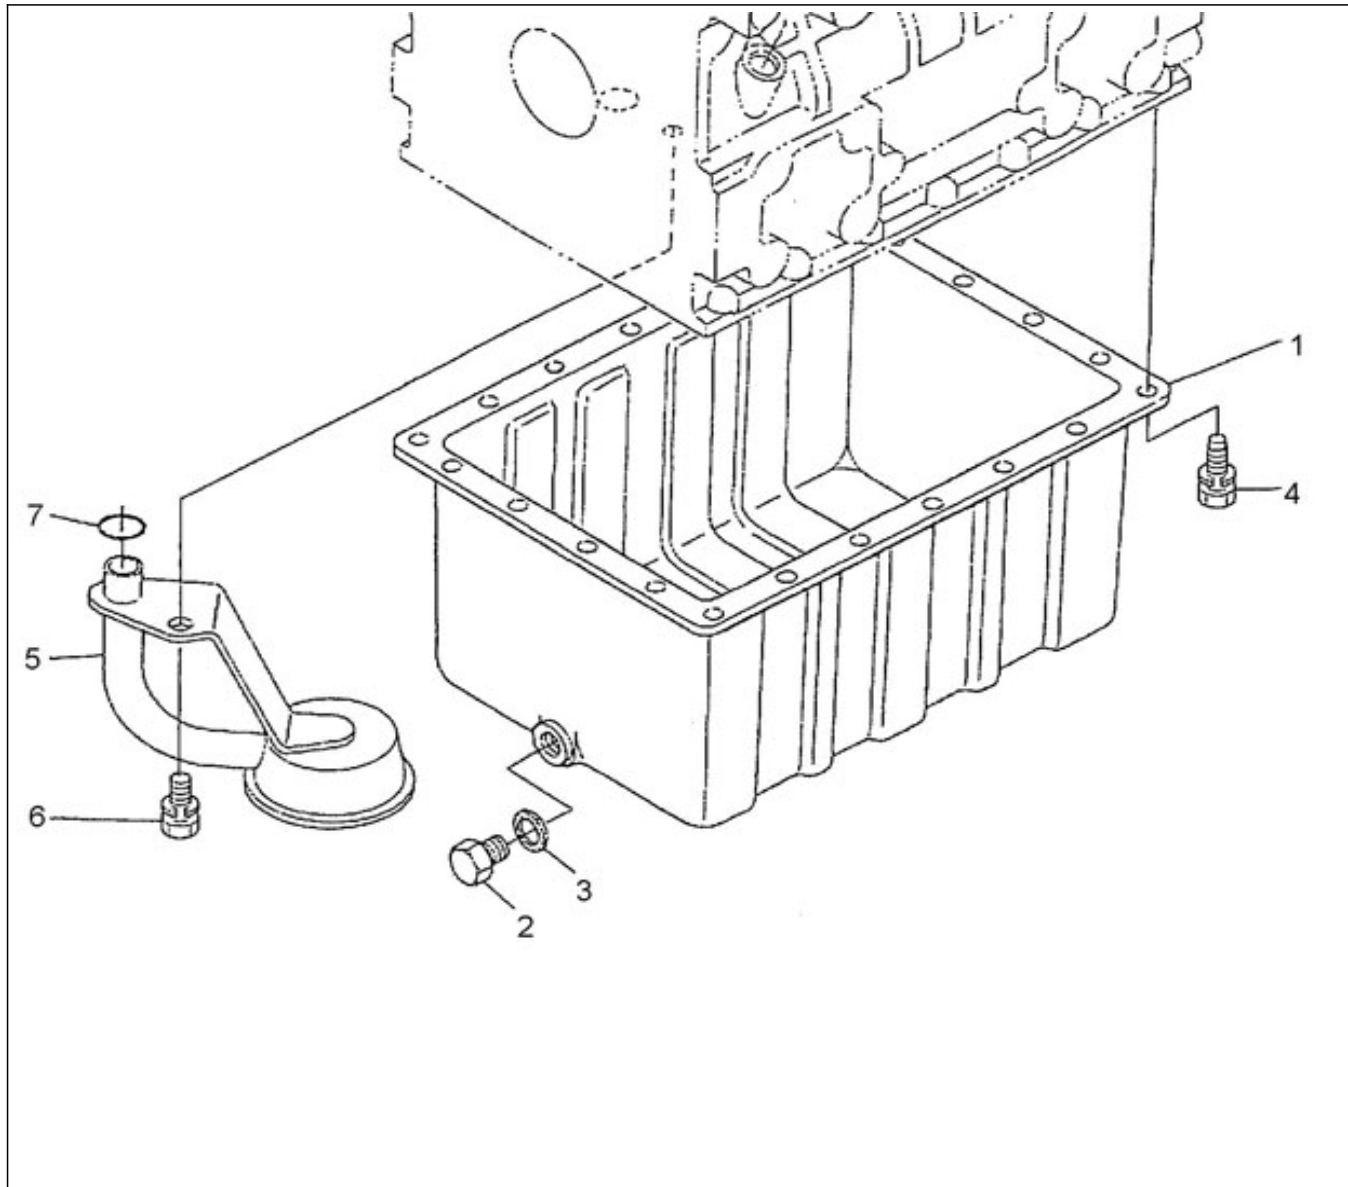

V. 14/05/2012

Pag. 3/35

Brand: NanniDiesel

Model: Moteur N3.30

Version: Standard

Subassembly: Oil pan

N.	Item	Description	Qty	Notes
1	970307101	COMP.OIL PAN	1	
2	970312825	PLUG,DRAIN	1	
3	970150128	WASHER,DRAIN PLUG	1	
4	970140123	BOLT ,M 6X12 (AFTER N°KTE08070398)	22	<= N°KT08090422
4	970310351	BOLT (BEFORE N°KTE08070398)	22	=> N°KT08090423
5	970302714	FILTER,OIL PAN 4.150	1	
6	970490919	BOLT,M 8X 16	1	
7	970301951	O-RING	1	