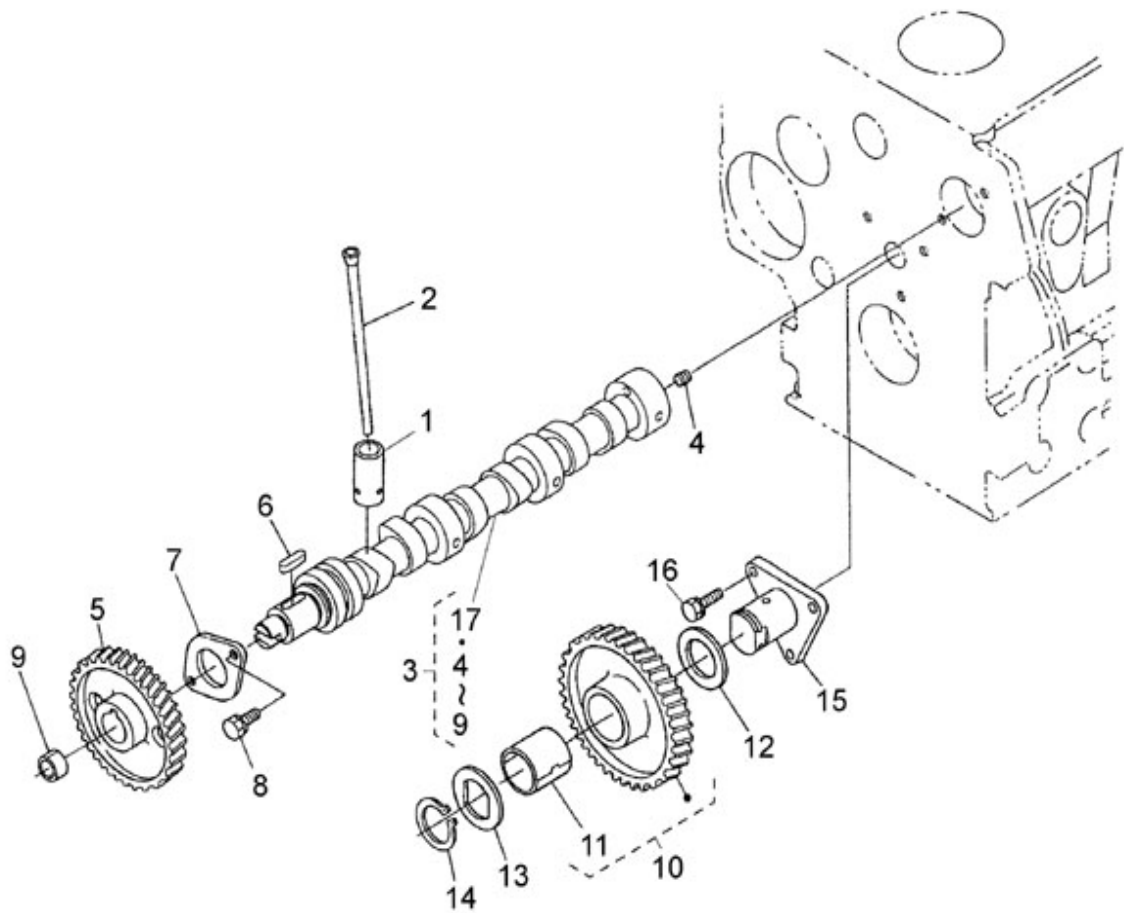

V. 14/05/2012

Pag. 7/35

Brand: NanniDiesel

Model: Moteur N3.30

Version: Standard

Subassembly: Camshaft

N.	Item	Description	Qty	Notes
1	970491101	TAPPET (BEFORE N°KTE08070398)	6	<= N°KT08090422
1	970315018	Replaced by 970491101 - TAPPET (AFTER N°KTE08070398)	6	=> N°KT08090423
2	970302796	ROD,PUSH	6	
3	970314244	ASSY CAMSHAFT (<= N°KT08090422)	1	<= N°KT08090422
3	970314244	ASSY CAMSHAFT (<= N°KT08090422)	1	=> N°KT08090423
4	970302043	SCREW,SET	1	
5	970302798	GEAR,CAMSHAFT	1	
6	970141106	KEY, FEATHER CAMSHAFT 2.40-4.1	1	
7	970302799	STOPPER,CAMSHAFT	1	
8	970491117	BOLT,M 6X 16	2	
9	970314246	COLLAR	1	
10	970302800	GEAR,IDLE CPL.N01	1	
11	970302801	BUSHING,IDLE GEAR	1	
12	970302803	COLLAR,IDLE GEAR 1	1	
13	970302804	COLLAR,IDLE GEAR 2	1	
14	970302805	CIR-CLIP,IDLE GEAR	1	
15	970302806	SHAFT,IDLE GEAR 1	1	
16	970491117	BOLT,M 6X 16	3	
17	970315020	CAMSHAFT (=> N°KT08090423)	1	=> N°KT08090423

V. 14/05/2012

Pag. 8/35

Brand: NanniDiesel

Model: Moteur N3.30

Version: Standard

Subassembly: Speed control

N.	Item	Description	Qty	Notes
1	970302853	PLATE,CONTROL CPL.4.150	1	
2	970302854	LEVER,SPEED CONTROL	1	
3	970302855	LEVER,SPEED CONTROL	2	
4	970302856	O-RING	1	
5	970151130	PIN,SPRING RETAINER	2	
6	970302857	WASHER,PLAIN	2	
7	970302858	NUT	2	
8	970302859	LEVER,GOVERNOR CPL.	1	
9	970302860	LEVER,ENGINE STOP	1	
10	970302861	SEAL,OIL	1	
11	970302862	SPRING,RETURN LEVER	1	
12	970302863	SHAFT,STOP LEVER	1	
13	970302864	GASKET	1	
14	970491117	BOLT,M 6X 16	2	
15	970492513	STUD, M 6X 16	2	
16	970313602	NUT,FLANGE (AFTER N°KTE08070398)	2	
17	970490143	BOLT,M 6X 18	2	
18	970150403	RING,SEAL (=> N° XA0001 <= 3Z0001)	2	
19	970830124	JOINT	1	
20	970119149	WASHER, SPRING D 6 (Pour protection injecteur)	1	
21	970635460	NUT,M 6	1	
22	970302607	SUPPORT,ACC.CONTROL (S5)	1	
23	970835020	CLAMP	1	