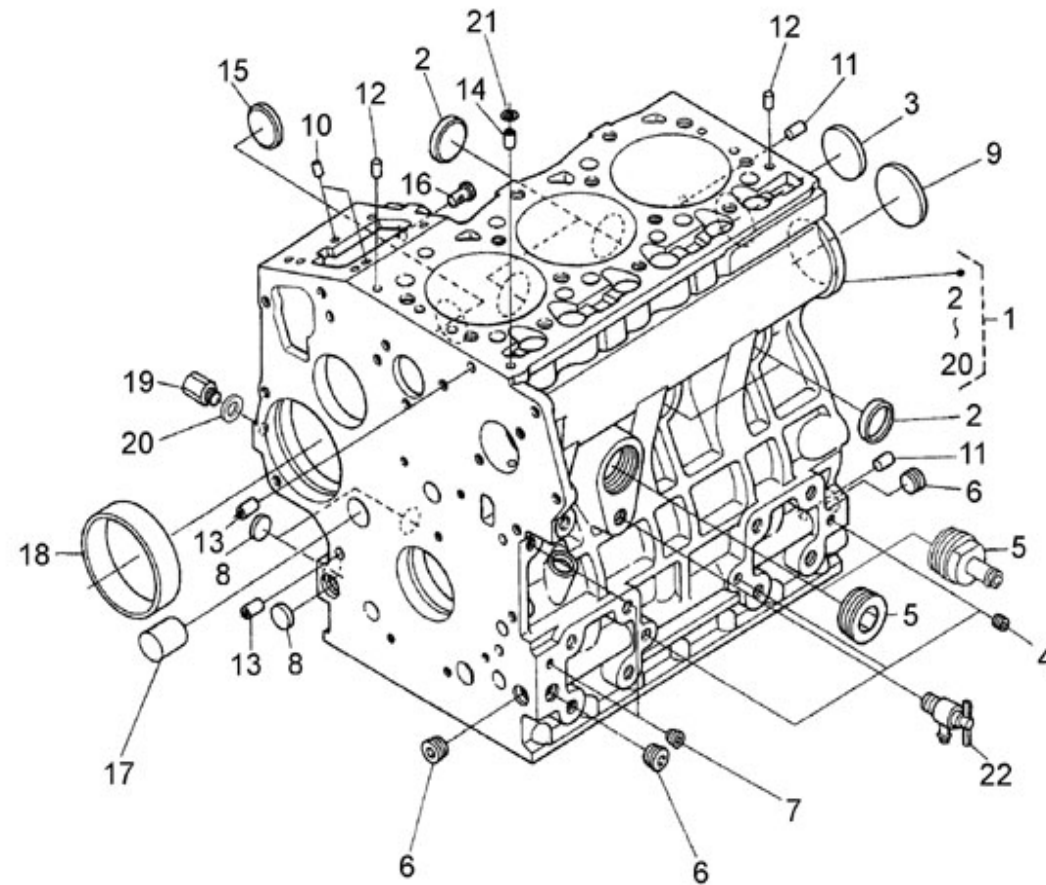

N.	Item	Description	Qty	Notes
1	970313494	COMP.CRANKCASE (<= N°KT08090422)	1	<= N°KT08090422
1	970315014	COMP.CRANKCASE (=> N°KT08090423)	1	=> N°KT08090423
2	970140104	CAP, FREEZE	4	
3	970301938	CAP, FREEZE	1	
4	970140908	PLUG, CYL.HEAD 2.40	3	
5	970310311	PLUG (<= N°KT08090422)	1	<= N°KT08090422
5	970315015	JOINT, DRAIN PIPE (=> N°KT08090423)	1	=> N°KT08090423
6	970302703	PLUG, SOCK	3	
7	970490108	PLUG, SOCK	2	
8	970301903	PLUG	3	
9	970301904	PLUG, EXPANSION	1	
10	970140109	PIN, CYLINDRICAL	2	
11	970490111	PIN, CYLINDRICAL	2	
12	970310313	PIN, STRAIGHT (<= WY9999)	2	
13	970490113	PIN, PIPE	2	
14	970302706	PIN, PIPE	1	
15	970302707	CAP, FREEZE	1	
16	970304110	PIN, START SPRING	1	
17	970310532	PLUG	1	
18	970302709	BUSH, GOVERNOR GEAR	1	
19	970301912	PLUG	1	
20	970491131	WASHER, SEAL	1	
21	970490116	O-RING (<= N°KTH0804182)	1	
22	970140114	PLUG, DRAIN -400	1	
23	970851700	SWITCH, OIL	1	

V. 14/05/2012

Pag. 2/35

Brand: NanniDiesel

Model: Moteur N3.30

Version: Standard

Subassembly: Timing case

N.	Item	Description	Qty	Notes
1	970314221	COMP.CASE,GEAR (<= N°KT08090422)	1	<= N°KT08090422
1	970315016	COMP.CASE,GEAR (=> N°KT08090423)	1	=> N°KT08090423
2	970310315	PLUG	2	
3	970302732	ASSY,ROTOR OIL PUMP	1	
4	970313473	COVER,OIL PUMP	1	
5	970313347	SCREW,CR-REC-BD-HD	5	
6	970302735	GASKET,TIMING CASE 4.150	1	
7	970302736	BOLT,M 6X 45	3	
8	970302737	BOLT,M 6X 50 (A PARTIR DU N°KTH08040183)	4	
9	970302738	BOLT,M 6X 55	4	
10	970490208	BOLT,M 6X 65	1	
11	970302739	BOLT	1	
12	970313397	STUD	1	
13	970151133	NUT,M 6 (BEFORE N°KTE08070398)	1	
14	970310417	WASHER,SPRING (BEFORE N°KTE08070398)	1	
15	970302741	SEAL,OIL	1	
16	970313398	STUD	2	
17	970302743	COVER,H/METER UNIT	1	
18	970313351	PIN,STRAIGHT	2	
19	970490108	PLUG,SOCK	1	