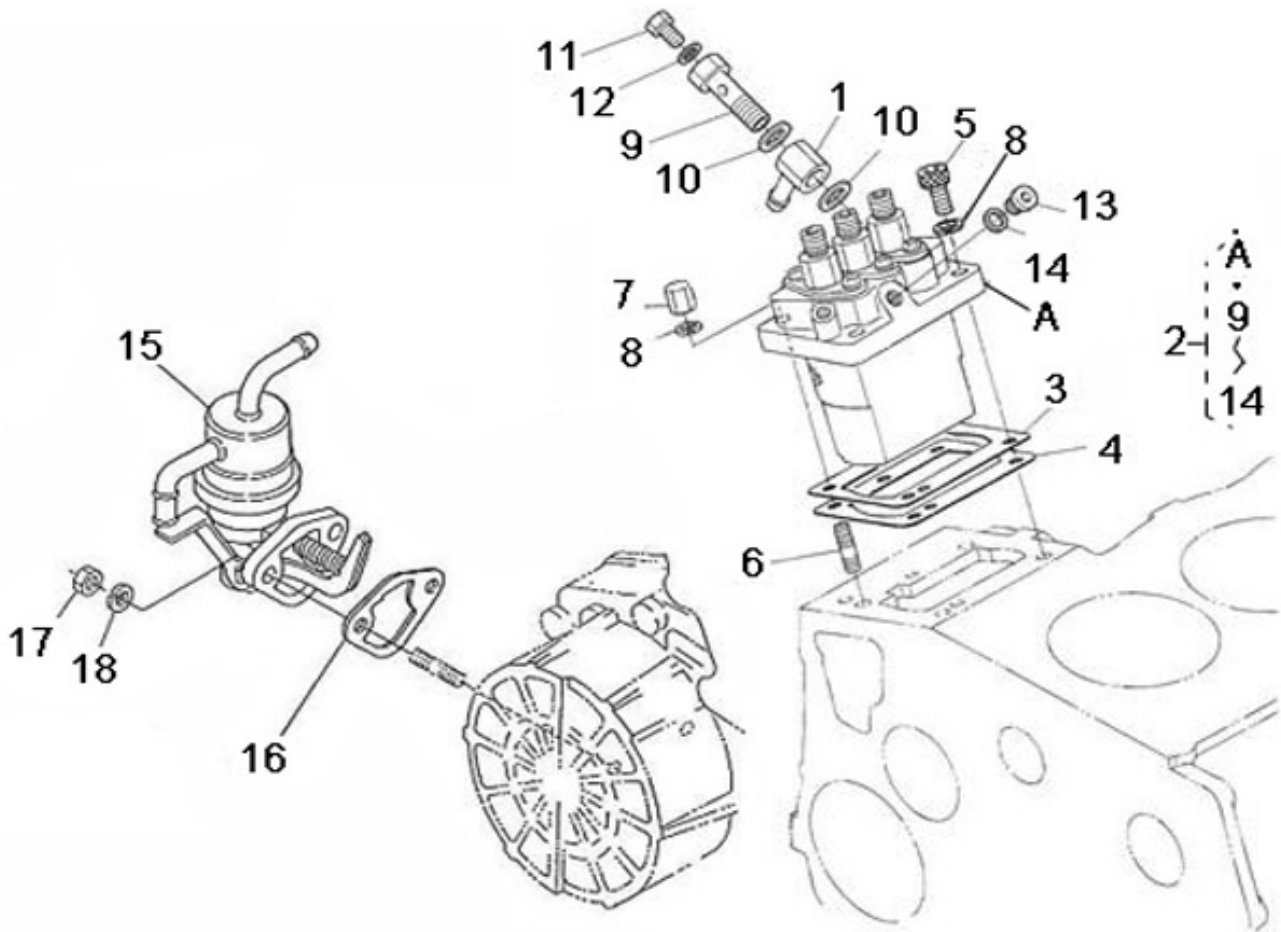

Brand: NanniDiesel

Model: Moteur N3.30

Version: Standard

Subassembly: Injection & Fuel pump

N.	Item	Description	Qty	Notes
1	970310330	JOINT	1	
2	970310334	ASSY PUMP,INJECTION	1	
3	970307861	SHIM,INJ.PUMP 0.20 (<= N°KT08090422)	1	<= N°KT08090422
3	970315029	SHIM,INJECTION PUMP (=> N°KT08090423)	1	=> N°KT08090423
3	970307862	SHIM,INJ.PUMP 0.25	1	
4	970310335	SHIM,INJ.PUMP 0.30 (<= N°KT08090422)	1	<= N°KT08090422
4	970315030	SHIM,INJECTION PUMP (=> N°KT08090423)	1	=> N°KT08090423
5	970142138	BOLT,SOCK M 6X 20 (BEFORE N°KTE08070398)	2	<= N°KT08090422
5	970315031	BOLT,HEX-SOC-HD (=> N°KT08090423)	2	=> N°KT08090423
6	970142139	STUD,INJ.PUMP	2	
7	970142140	NUT,CAP	2	
8	970310417	WASHER,SPRING (BEFORE N°KTE08070398)	4	
9	970310340	BOLT,JOINT	1	
10	970307610	GASKET,COPPER	2	
11	970307611	SCREW	1	
12	970307612	GASKET	1	
13	970310341	PLUG	1	
14	970307869	GASKET	1	
15	970302831	PUMP,FUEL FEED CPL.4.150	1	
16	970142512	GASKET,FUEL PUMP 2. 40	1	
17	970313602	NUT,FLANGE (AFTER N°KTE08070398)	2	

V. 14/05/2012

Pag. 15/35