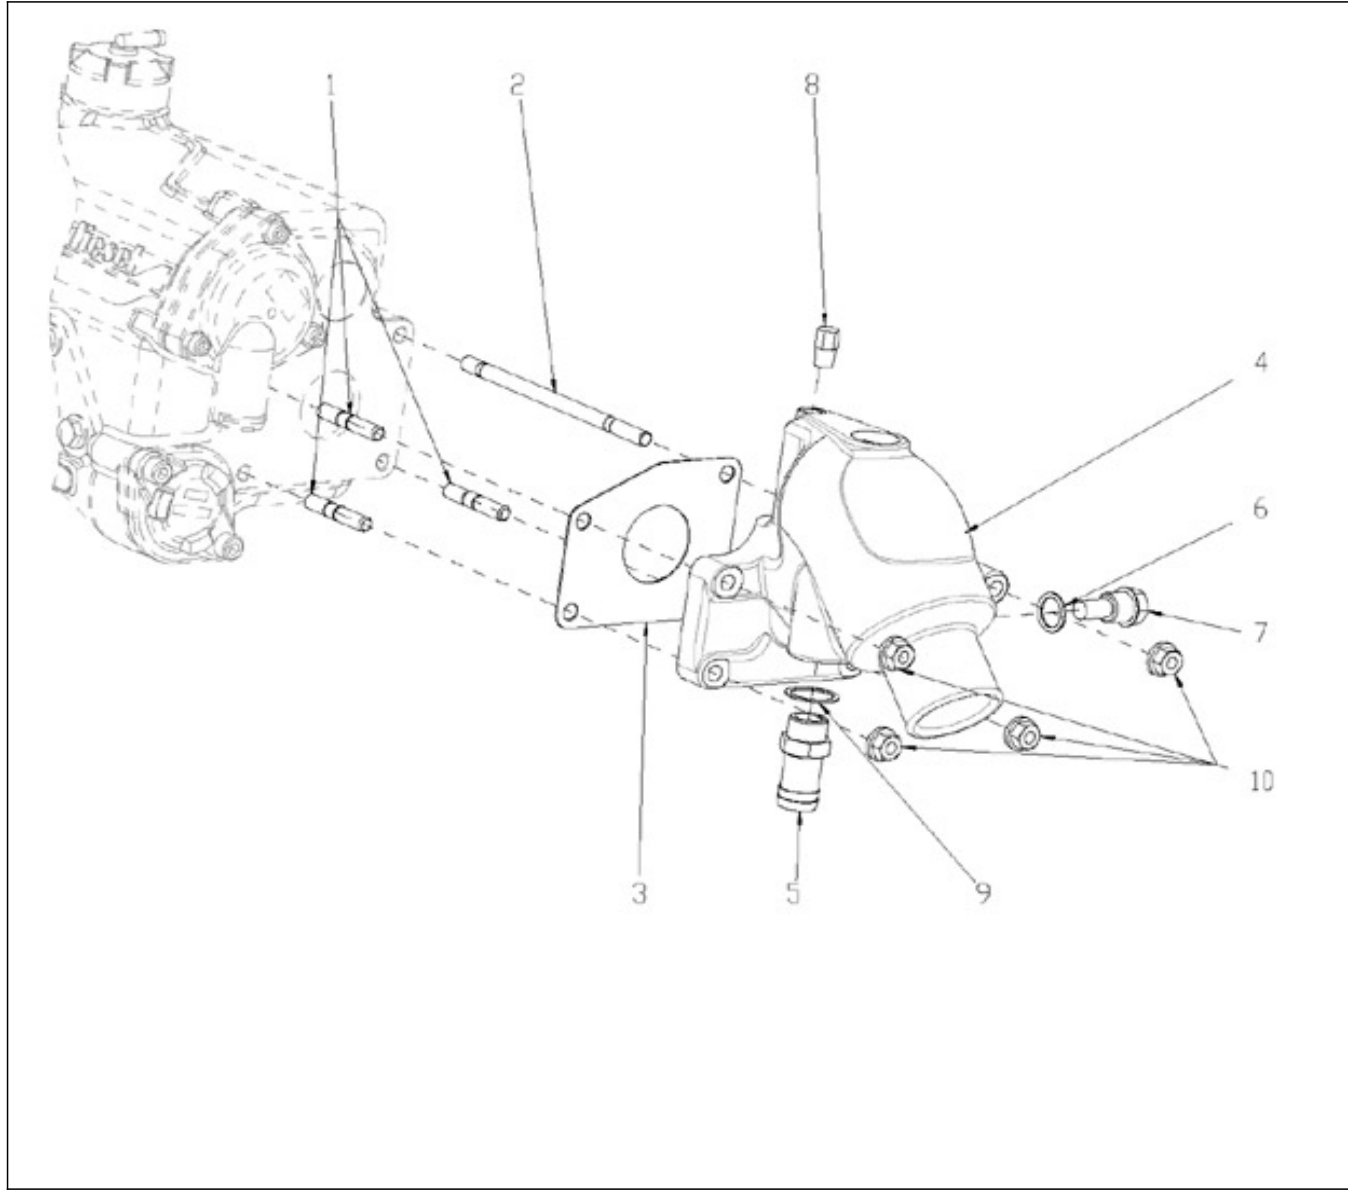

Brand: NanniDiesel
Model: Moteur N3.30
Version: Standard
Subassembly: Exhaust elbow

N.	Item	Description	Qty	Notes
1	970300374	STUD,M 8X 30 (+++FIX TENDEUR)	3	
2	41020304	STUD BOLT	1	
3	970301710	GASKET,MIXER 4.190	1	
4	665700073	EXHAUST COOLING ELBOW	1	
5	970892503	ELBOW	1	
6	970300199	GASKET,RING D16	1	
7	970494635	ANODE,ZINC CPL M16X1,5	1	
8	970307265	PLUG,HEX 1/8	1	
9	903200409	GASKET	1	
10	39460916	NUT (+++FIX ECHANGEUR)	4	

V. 14/05/2012

Pag. 23/35