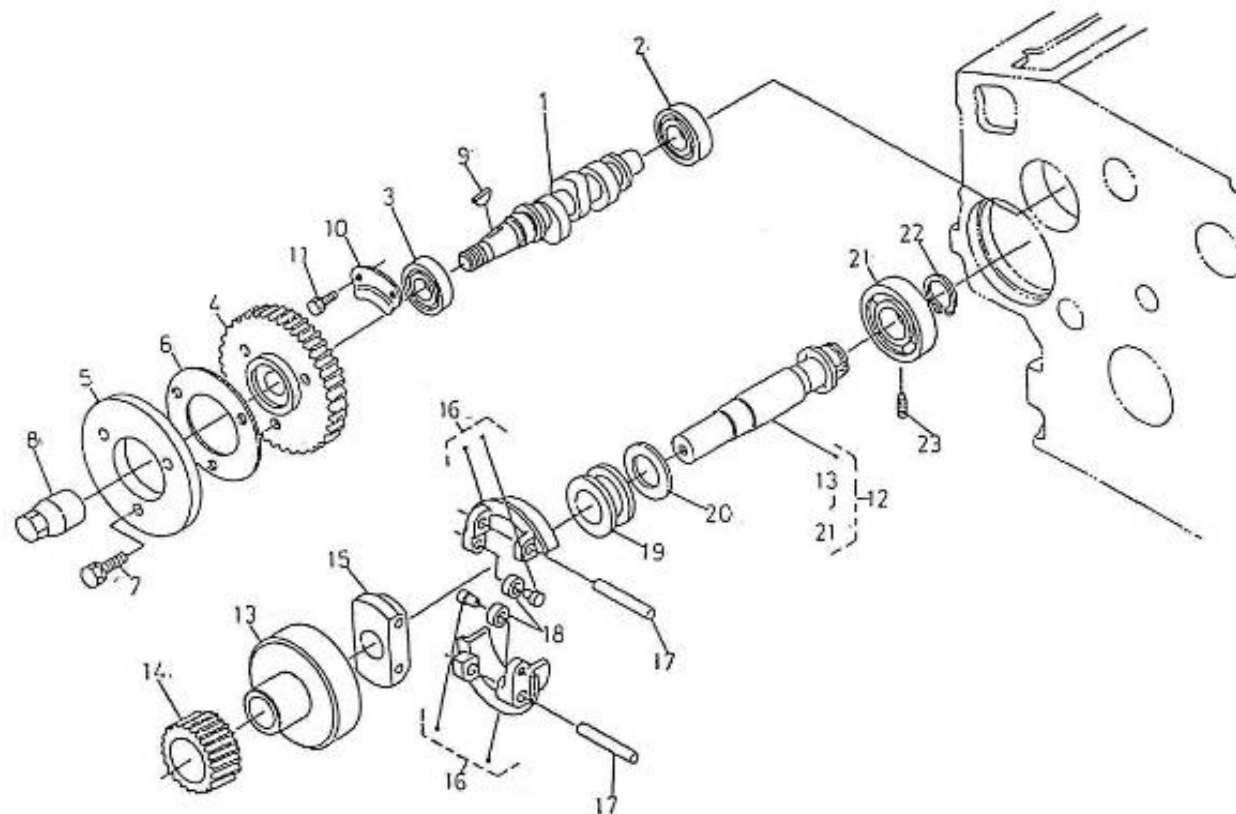

V. 14/05/2012

Pag. 13/35

Brand: NanniDiesel

Model: Moteur N3.30

Version: Standard

Subassembly: Camshaft fuel

N.	Item	Description	Qty	Notes
1	970310372	CAMSHAFT,FUEL	1	
2	970313407	BEARING,BALL	1	
3	970313408	BEARING,BALL	1	
4	970313414	GEAR,INJECTION PUMP	1	
5	970310375	CAM,FUEL	1	
6	970310326	WASHER	1	
7	970490119	BOLT,M 6X 18	3	
8	970302839	NUT,CAP	1	
9	970302840	KEY,FEATHER	1	
10	970302841	STOPPER,FUEL CAMSHAFT	1	
11	970491117	BOLT,M 6X 16	2	
12	970314226	ASSY SHAFT,GOVERNOR	1	
13	970302843	SHAFT,GOVERNOR GEAR 4.150	1	
14	970314232	GEAR,GOVERNOR	1	
15	970302845	SUPPORT,GOVERNOR WEIGHT	1	
16	970310309	COMP.WEIGHT,GOVERNOR	2	
17	970302847	SHAFT,GOVERNOR WEIGHT	2	
18	970310328	ROLLER	2	
19	970302848	SLEEVE,GOVERNOR	1	
20	970302849	WASHER,THRUST	1	
21	970313409	BEARING,BALL	1	
22	970302851	CIR-CLIP,GOVERNOR SHAFT	1	
23	970302852	SCREW,SET	1	