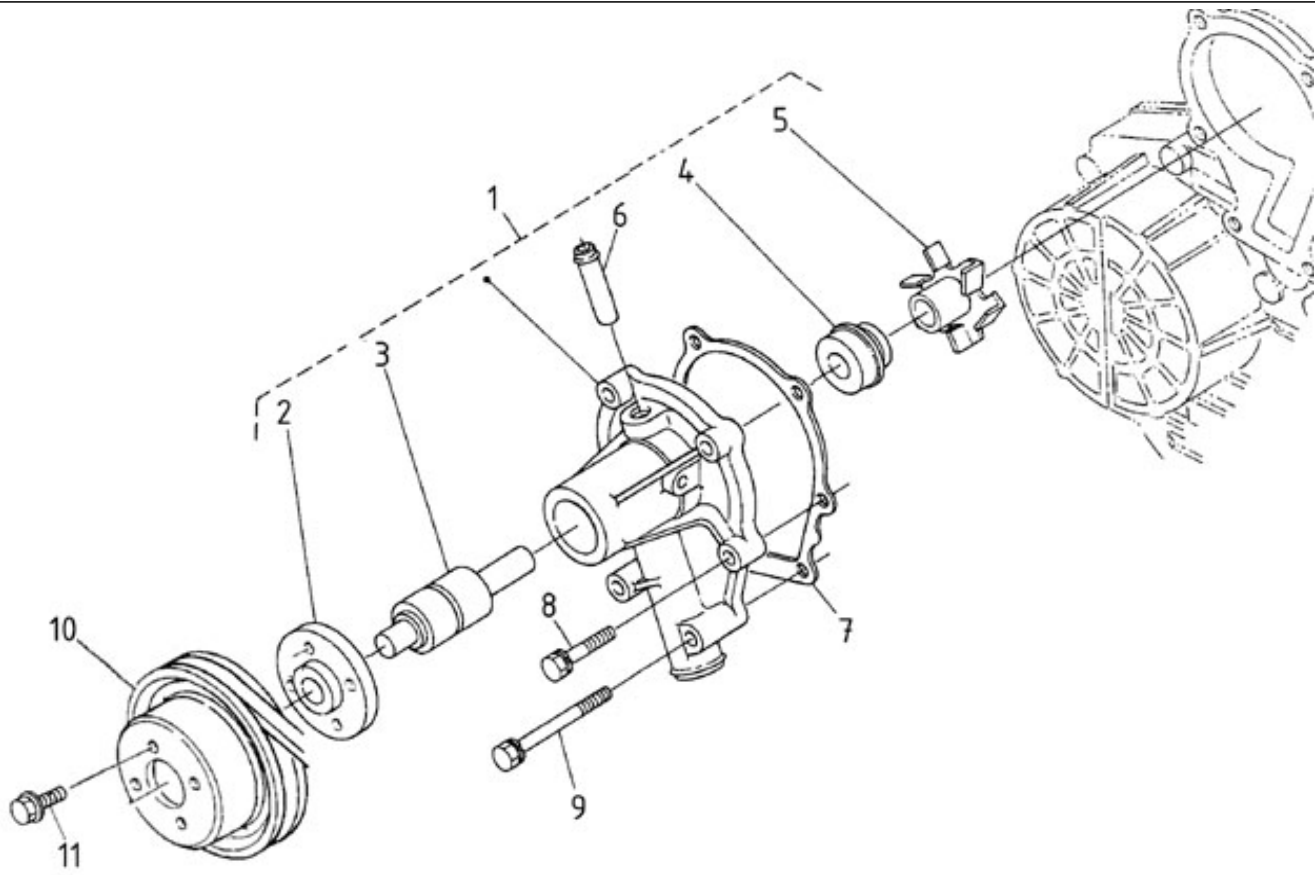

Brand: NanniDiesel

Model: Moteur N3.30

Version: Standard

Subassembly: Fresh water pump

N.	Item	Description	Qty	Notes
1	970313400	ASSY PUMP,WATER	1	
2	970314222	BEARING	1	
3	970314222	BEARING	1	
4	970313448	ASSY SEAL,MECHANICAL	1	
5	970313401	IMPELLER,WATER PUMP	1	
6	970307629	PIPE,WATER RETURN (BEFORE N°KTE08070398)	1	
7	970302753	GASKET,F/WATER PUMP 4.150	1	
8	970302751	BOLT,M 6X 30	4	
9	970313340	BOLT	2	
10	970307124	PULLEY,FAN	1	
11	970313345	BOLT,FLANGE	4	

V. 14/05/2012

Pag. 22/35