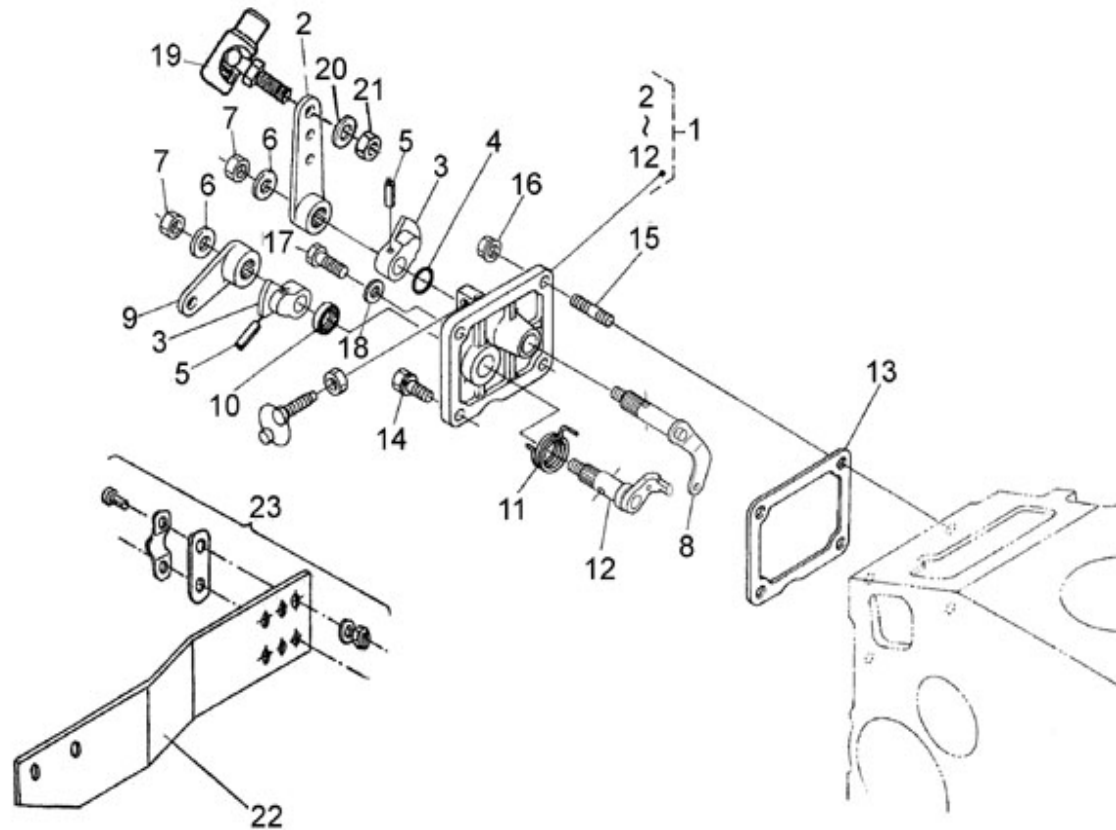

V. 14/05/2012

Pag. 8/35

Brand: NanniDiesel

Model: Moteur N3.30

Version: Standard

Subassembly: Speed control

N.	Item	Description	Qty	Notes
1	970302853	PLATE,CONTROL CPL.4.150	1	
2	970302854	LEVER,SPEED CONTROL	1	
3	970302855	LEVER,SPEED CONTROL	2	
4	970302856	O-RING	1	
5	970151130	PIN,SPRING RETAINER	2	
6	970302857	WASHER,PLAIN	2	
7	970302858	NUT	2	
8	970302859	LEVER,GOVERNOR CPL.	1	
9	970302860	LEVER,ENGINE STOP	1	
10	970302861	SEAL,OIL	1	
11	970302862	SPRING,RETURN LEVER	1	
12	970302863	SHAFT,STOP LEVER	1	
13	970302864	GASKET	1	
14	970491117	BOLT,M 6X 16	2	
15	970492513	STUD, M 6X 16	2	
16	970313602	NUT,FLANGE (AFTER N°KTE08070398)	2	
17	970490143	BOLT,M 6X 18	2	
18	970150403	RING,SEAL (=> N° XA0001 <= 3Z0001)	2	
19	970830124	JOINT	1	
20	970119149	WASHER, SPRING D 6 (Pour protection injecteur)	1	
21	970635460	NUT,M 6	1	
22	970302607	SUPPORT,ACC.CONTROL (S5)	1	
23	970835020	CLAMP	1	