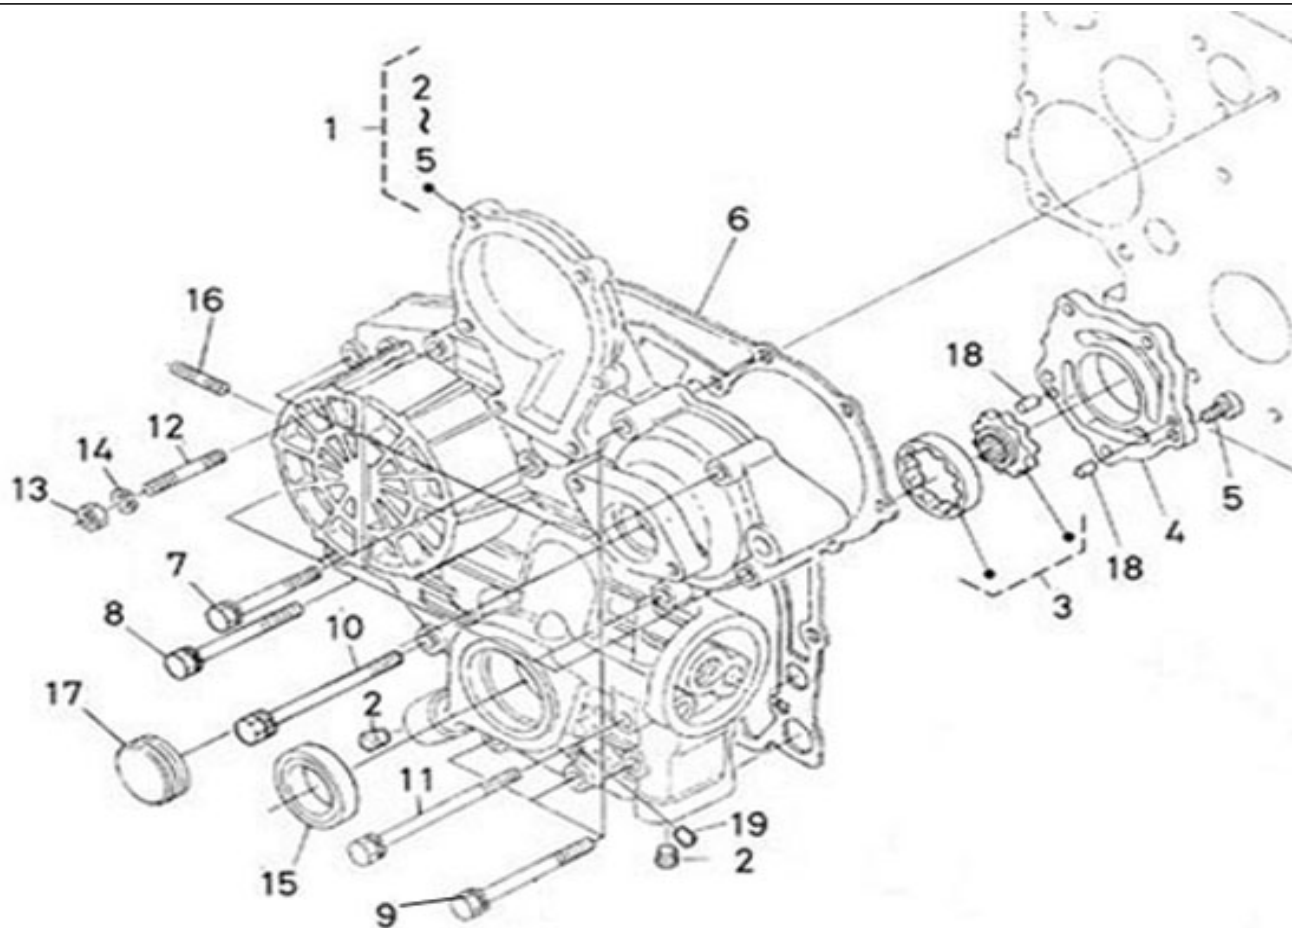

V. 14/05/2012

Pag. 2/35

Brand: NanniDiesel

Model: Moteur N3.30

Version: Standard

Subassembly: Timing case

N.	Item	Description	Qty	Notes
1	970314221	COMP.CASE,GEAR (<= N°KT08090422)	1	<= N°KT08090422
1	970315016	COMP.CASE,GEAR (=> N°KT08090423)	1	=> N°KT08090423
2	970310315	PLUG	2	
3	970302732	ASSY,ROTOR OIL PUMP	1	
4	970313473	COVER,OIL PUMP	1	
5	970313347	SCREW,CR-REC-BD-HD	5	
6	970302735	GASKET,TIMING CASE 4.150	1	
7	970302736	BOLT,M 6X 45	3	
8	970302737	BOLT,M 6X 50 (A PARTIR DU N°KTH08040183)	4	
9	970302738	BOLT,M 6X 55	4	
10	970490208	BOLT,M 6X 65	1	
11	970302739	BOLT	1	
12	970313397	STUD	1	
13	970151133	NUT,M 6 (BEFORE N°KTE08070398)	1	
14	970310417	WASHER,SPRING (BEFORE N°KTE08070398)	1	
15	970302741	SEAL,OIL	1	
16	970313398	STUD	2	
17	970302743	COVER,H/METER UNIT	1	
18	970313351	PIN,STRAIGHT	2	
19	970490108	PLUG,SOCK	1	