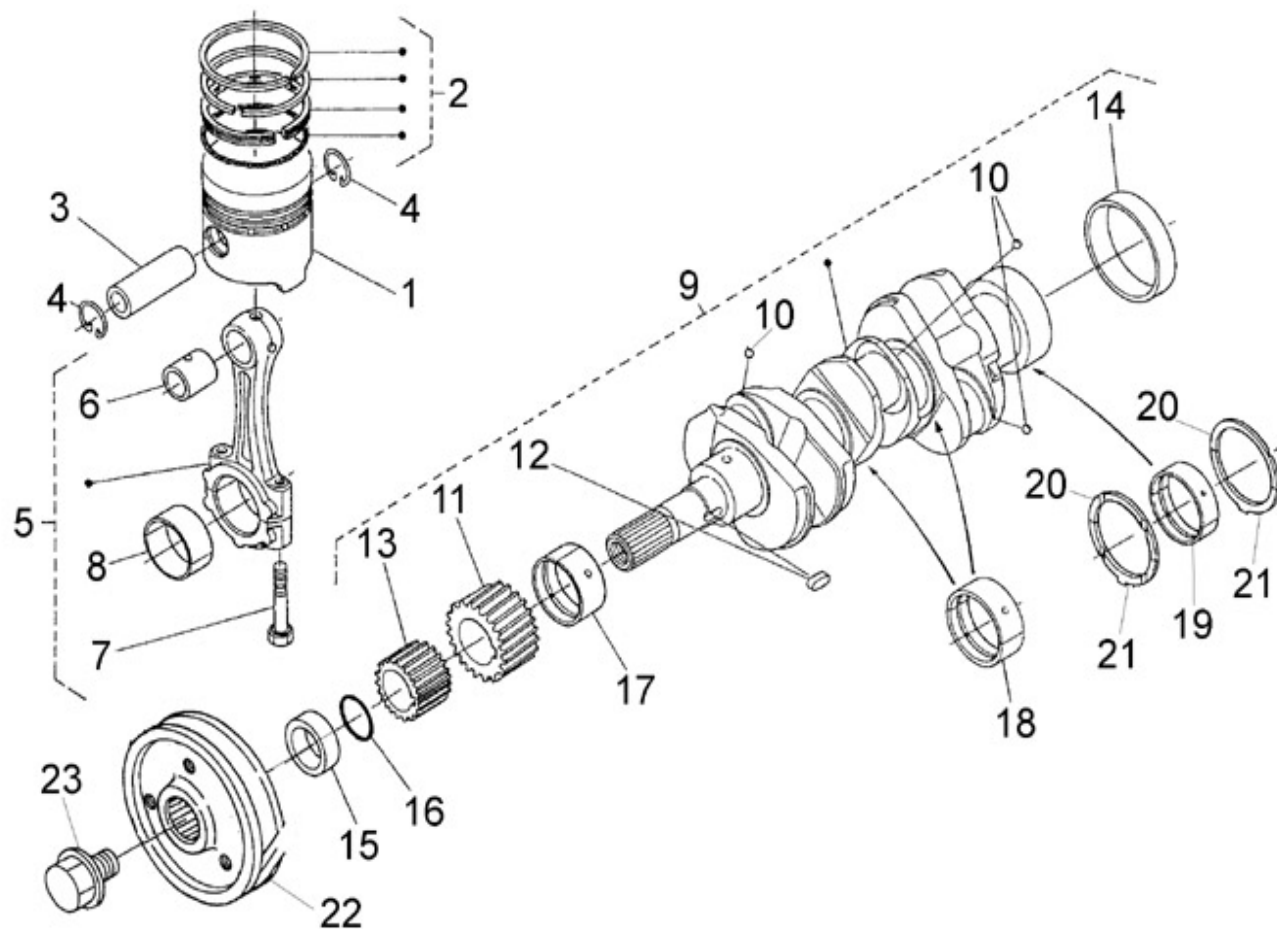

Brand: NanniDiesel

Model: Moteur N3.30

Version: Standard

Subassembly: Crankshaft pistons

N.	Item	Description	Qty	Notes
1	970310353	PISTON (<= N°KT08090422)	3	<=
1	970315021	PISTON (=> N°KT08090423)	3	>=> N°KT08090422
1	970310355	PISTON CR 0.50 (<= N°KT08090422)	3	<=
1	970315343	PISTON CR 0.50 (=> N°KT08090423)	3	>=> N°KT08090422
2	970310356	ASSY RING,PISTON (<= N°KT08090422)	3	<=
2	970315022	ASSY PISTON RING (=> N°KT08090423)	3	>=> N°KT08090422
2	970310357	ASSY RING,PISTON 05 (<= N°KT08090422)	3	<=
2	970315344	ASSY RING,PISTON 05 (=> N°KT08090423)	3	>=> N°KT08090422
3	970302890	PIN,PISTON	3	
4	970302891	CIR-CLIP	6	
5	970315488	ASSY ROD,CONNECTING (<= N°KT08090422)	3	<=
5	970315023	ASSY ROD,CONNECTING (=> N°KT08090423)	3	>=> N°KT08090422
6	970302893	BUSH,CONN.ROD (=> N°KT08090423)	3	<=
6	970302893	BUSH,CONN.ROD (=> N°KT08090423)	3	>=> N°KT08090422
7	970302894	BOLT,CONN.ROD	6	
8	970302895	METAL,CONN.ROD STD.-SET-	3	
8	970302774	METAL,CONN.ROD -0.2MM -SET-	3	
8	970302775	METAL,CONN.ROD -0.4MM -SET-	3	
9	970310358	COMP.CRANK SHAFT	1	
10	970302897	BEARING,BALL	3	
11	970304116	GEAR,CRANKSHAFT	1	
12	970302899	KEY,FEATHER	1	
13	970302900	GEAR,OIL PUMP DRIVE	1	
14	970302901	SLEEVE,CRANKSHAFT	1	
15	970302902	COLLAR,CRANKSHAFT	1	
16	970302903	O-RING,CRANKSHAFT 4.150	1	
17	970302904	METAL,CRANKSHAFT 1 STD. (<= N°KT08090422)	1	<=
17	970315025	METAL,CRANKSHAFT (=> N°KT08090423)	1	>=> N°KT08090422
17	970302779	METAL,CRANKSHAFT 1 -0,2	1	
17	970302907	METAL,CRANKSHAFT 1 -0,4	1	
18	970302905	METAL,CRANKSHAFT 2 STD. -SET-	2	
18	970302908	METAL,CRANKSHAFT 2 -0,2 -SET-	2	
18	970302909	METAL,CRANKSHAFT 2 -0,4 -SET-	2	
19	970315453	METAL,CRANKSHAFT	1	
19	970302910	METAL,CRANKSHAFT 3 -0,2 -SET-	1	
19	970302911	METAL,CRANKSHAFT 3 -0,4 -SET-	1	
20	970301974	METAL,SIDE 1	2	
20	970307345	METAL,SIDE 1-02	2	
20	970302912	METAL,SIDE 1 +0,4	2	
21	970301975	METAL,SIDE 2	2	
21	970302409	METAL,SIDE 2 +0,2	2	

V. 14/05/2012

Pag. 10/35