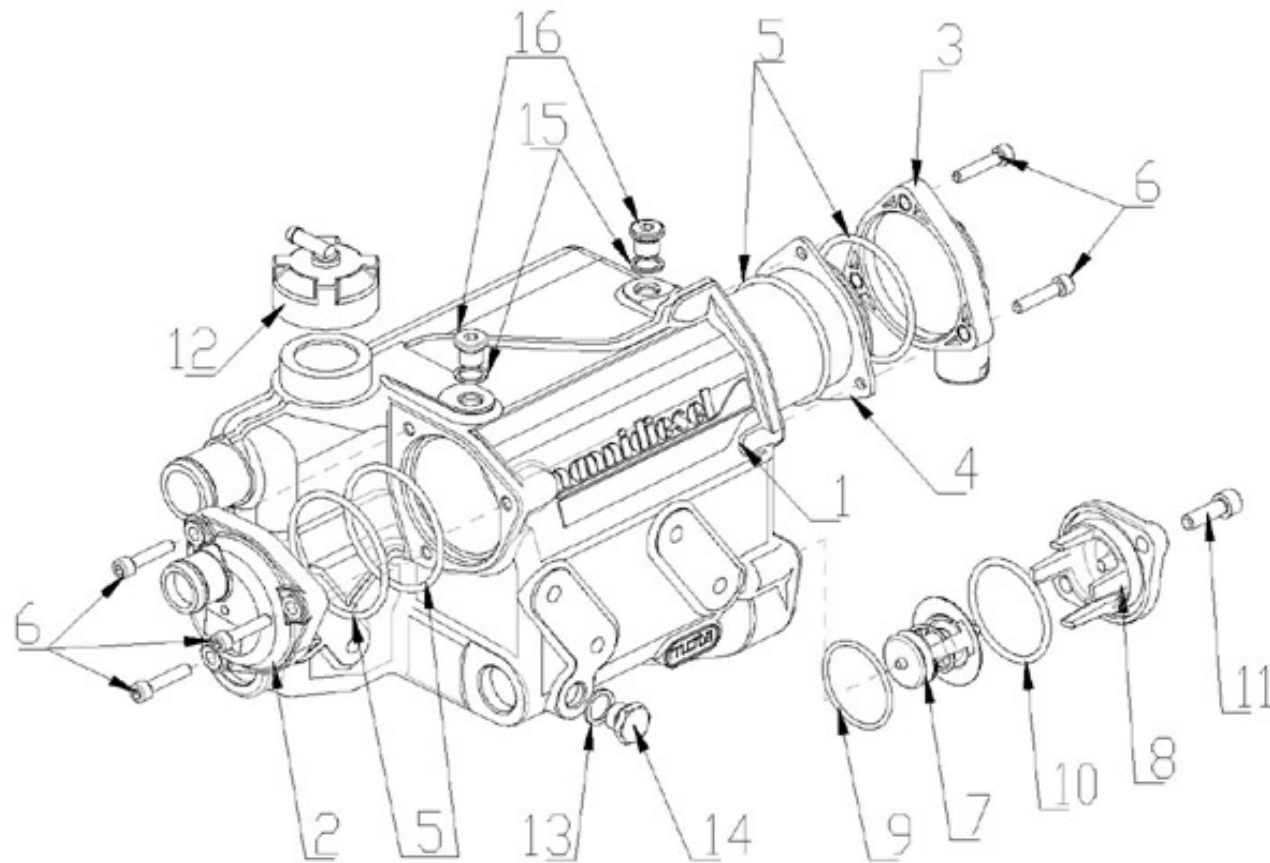

Brand: NanniDiesel

Model: Moteur N3.30

Version: Standard

Subassembly: Heat exchanger

N.	Item	Description	Qty	Notes
1	970313518	HOUSING,HEATEXCHANGER	1	
2	970313275	COVER, WATER INLET	1	
3	970313276	COVER, WATER INLET	1	
4	970313519	TUBE STACK	1	
5	48418183	O RING	4	
6	970634037	BOLT,SOCK M 6X 30	6	
7	970313177	THERMOSTAT	1	
8	970313178	COVER	1	
9	48418184	O RING (+=JOINT DE THERMOSTAT)	1	
10	48418185	O RING	1	
11	970498003	BOLT,SOCK M 8X 25 (POUBELLE)	2	
12	970313176	FILLING PRESSURE CAP	1	
13	970300306	GASKET,RING D14 (SUR REFROID THERMO MOTA)	1	<= N°KT08090422
14	970875506	PLUG (<= N°KT08090422)	1	<= N°KT08090422
15	970300325	RING,SEAL D12	2	
16	970314998	PLUG	2	

V. 14/05/2012

Pag. 24/35