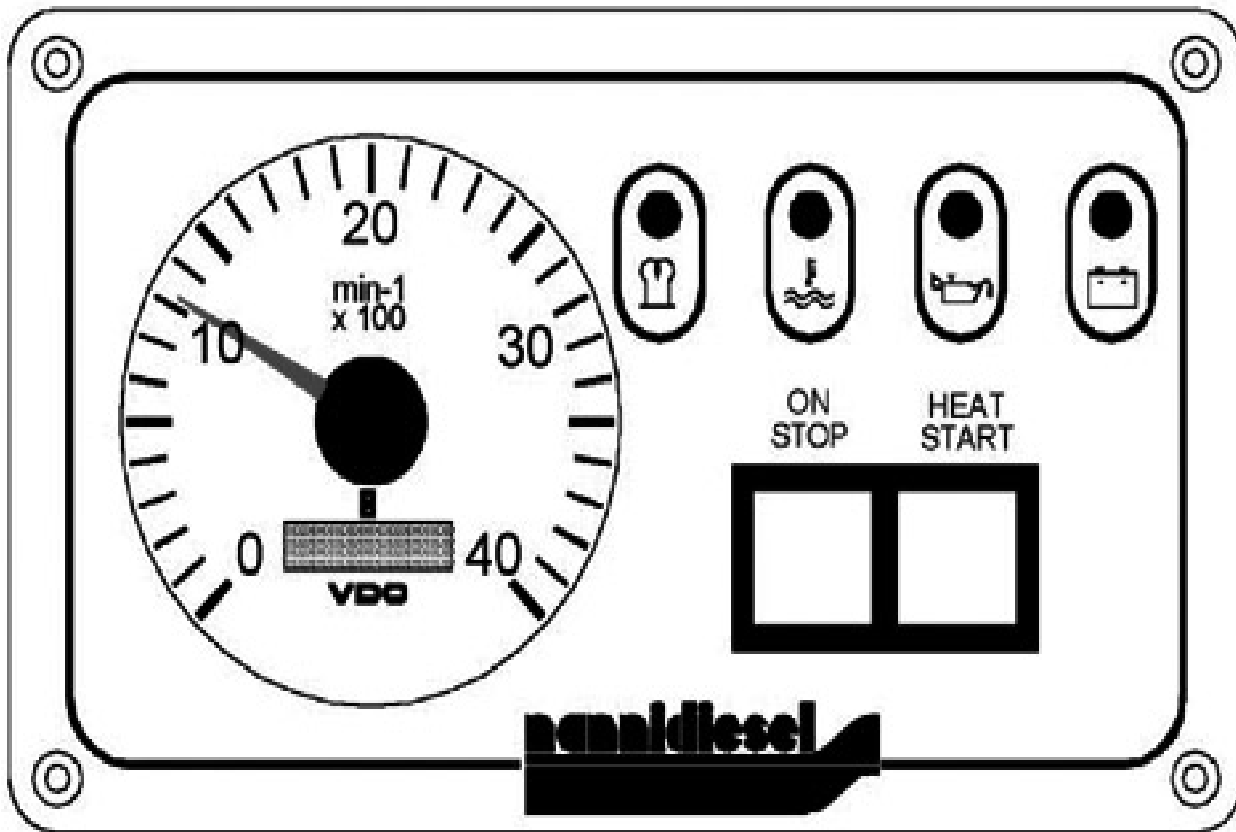

Brand: NanniDiesel	N.	Item	Description	Qty	Notes
Model: Moteur N3.30	1	674389	PANEL (REPLACE 674359)	1	
Version: Standard					
Subassembly: Panel 1 instrument					

V. 14/05/2012

Pag. 32/35