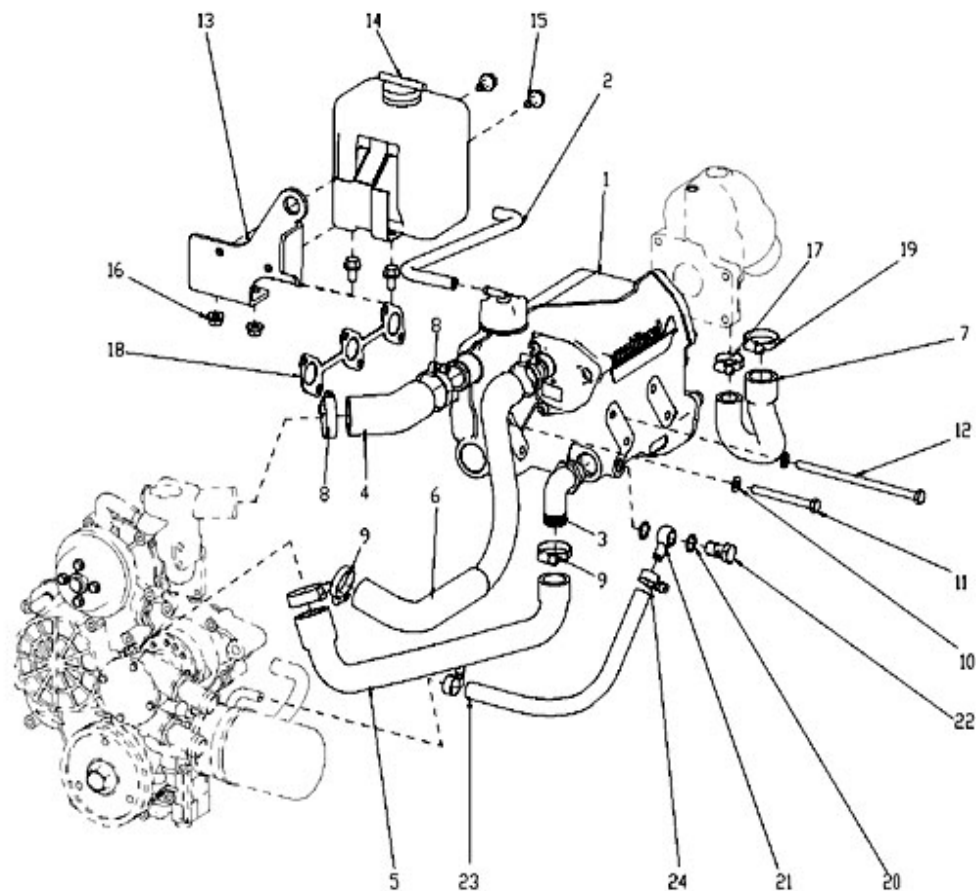

Brand: NanniDiesel

Model: Moteur N3.30

Version: Standard

Subassembly: Heat exchanger

N.	Item	Description	Qty	Notes
1	48300404	HEAT EXCHANGER	1	
2	970300077	HOSE,D 8 L= 450	1	
3	48505193	JOIN	1	
4	48328156	HOSE	1	
5	48328157	HOSE	1	
6	48328158	HOSE	1	
7	48328159	HOSE	1	
8	970300922	CLAMP,HOSE 26-38 (FOURNITURE POMPE ATTELEE)	3	
9	970604526	CLAMP,HOSE 22-32 (COTE ECHANGEUR)	3	
10	970302538	WASHER,PLAIN D 7	6	
11	39160924	BOLT	2	
12	39160923	BOLT	4	
13	95310822	BRACKET	1	
14	970313169	EXPANSION TANK	1	
15	39160661	BOLT (+++SUPPRIMER LA VIS DU MONTAGE STANDARD)	4	
16	39460916	NUT (+++FIX ECHANGEUR)	2	
17	970301604	CLAMP,HOSE 15-24 (ALIM EAU GENE)	1	
18	970304111	GASKET,E-MANIFOLD NA	1	
19	970310214	CLAMP 20 X 32 X 8 (COTE COUDE)	1	
20	970300306	GASKET,RING D14 (SUR REFROID THERMO MOTA)	2 =>	N°KT08090423
21	970300797	CONNECTION,BANJO D=8/M14 (=> N°KT08090423)	1 =>	N°KT08090423
22	970432515	BOLT,BANJO M14X1,5 (=> N°KT08090423)	1 =>	N°KT08090423
23	32810002	FUEL HOSE ISO 7840 D10 (REFROIDISSEUR-BACHE)	0.28 =>	N°KT08090423
24	970439306	CLAMP (++POUR DURITE ORIGINE REF HUILE MOTEUR)	2 =>	N°KT08090423

V. 14/05/2012

Pag. 25/35