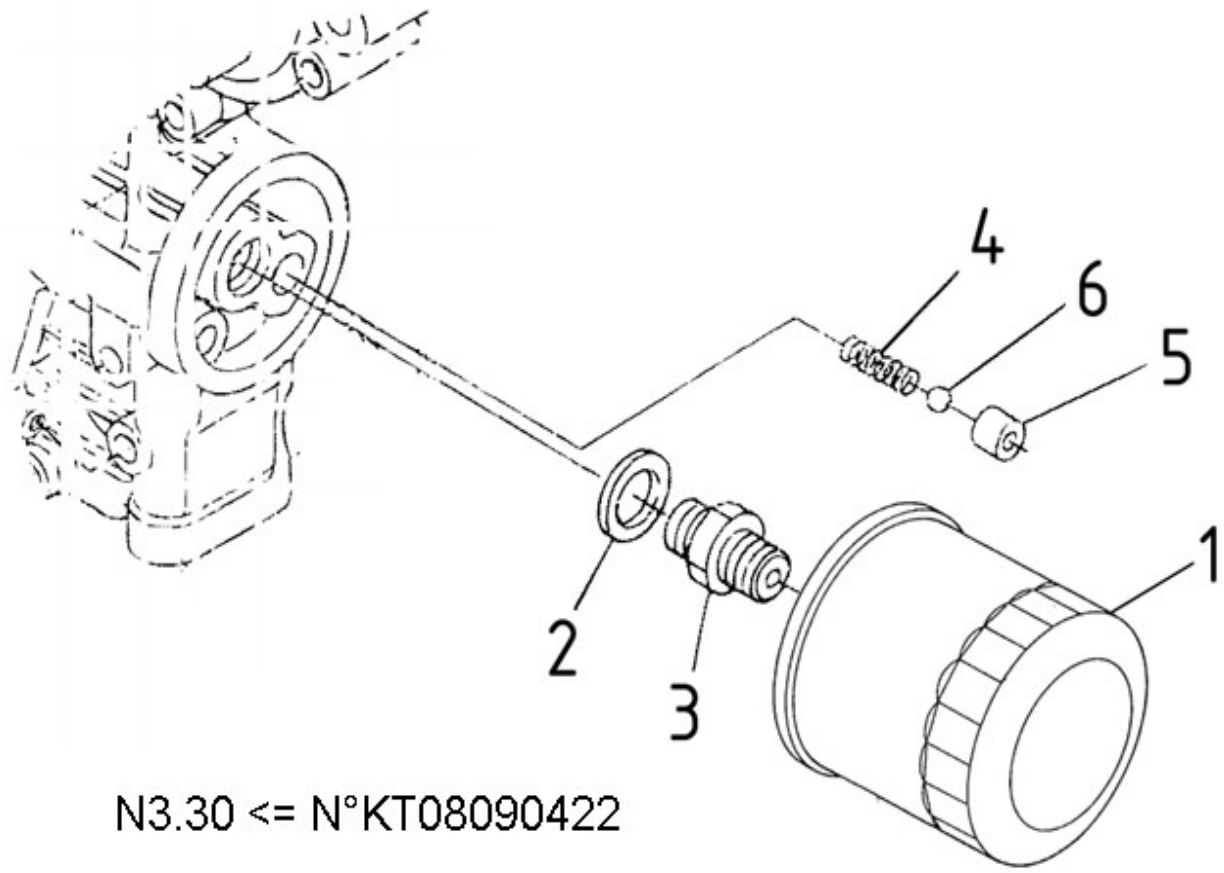

Brand: NanniDiesel	N.	Item	Description	Qty	Notes
Model: Moteur N3.30	1	970302742	FILTER,ELEMENT OIL 4.150 3.110	1	
Version: Standard	2	970302073	GASKET,RING	1	
Subassembly: Oil filter Assy	3	970302728	NIPPLE	1	
	4	970302729	SPRING	1	
	5	970302730	SEAT,VALVE	1	
	6	970302731	BEARING,BALL	1	

N3.30 <= N°KT08090422