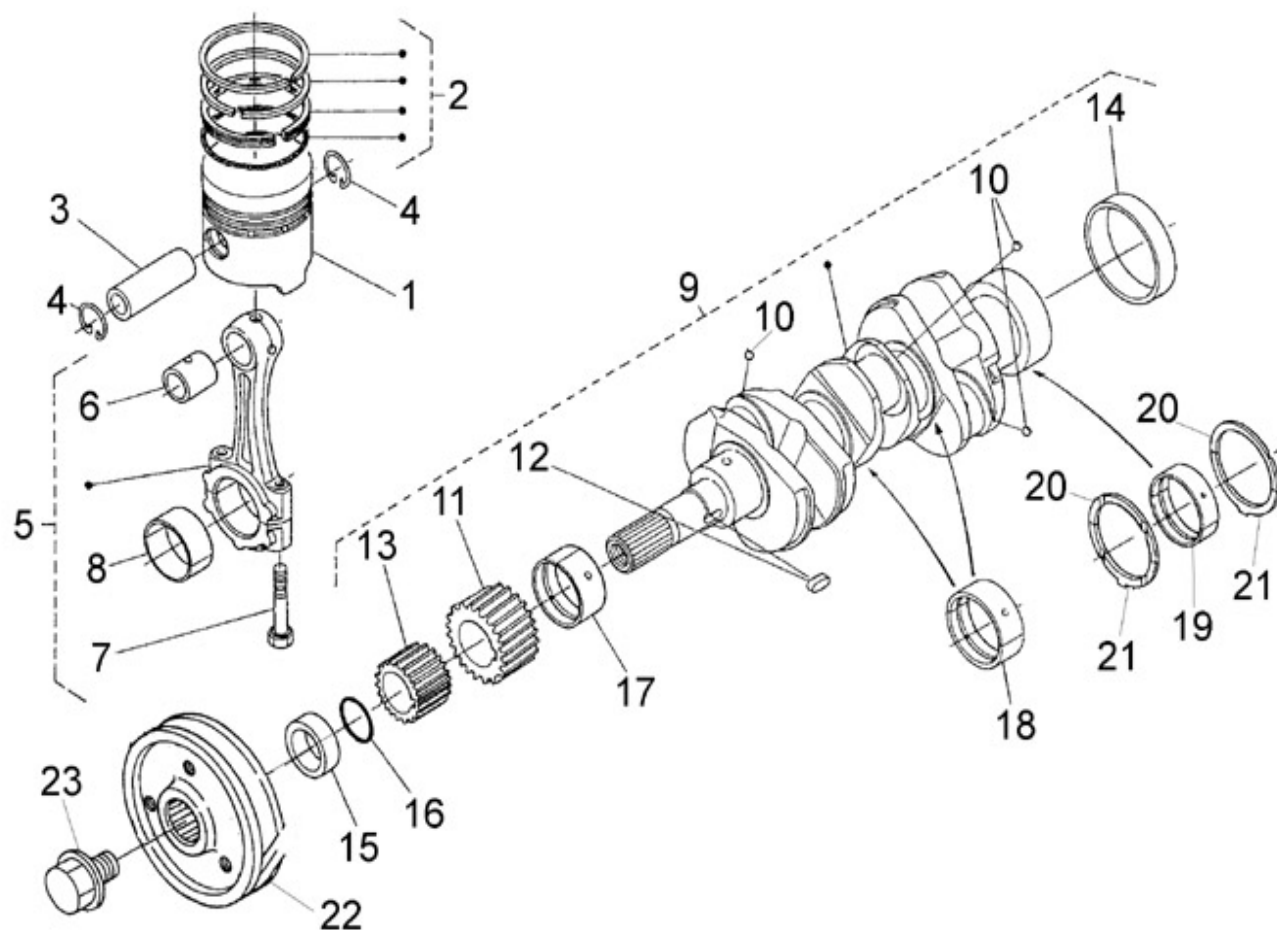

Brand: NanniDiesel

Model: Moteur N3.30

Version: Standard

Subassembly: Crankshaft pistons

N.	Item	Description	Qty	Notes
1	970310353	PISTON (<= N°KT08090422)	3	<= N°KT08090422
1	970315021	PISTON (=> N°KT08090423)	3	=> N°KT08090423
1	970310355	PISTON CR 0.50 (<= N°KT08090422)	3	<= N°KT08090422
1	970315343	PISTON CR 0.50 (=> N°KT08090423)	3	=> N°KT08090423
2	970310356	ASSY RING,PISTON (<= N°KT08090422)	3	<= N°KT08090422
2	970315022	ASSY PISTON RING (=> N°KT08090423)	3	=> N°KT08090423
2	970310357	ASSY RING,PISTON 05 (<= N°KT08090422)	3	<= N°KT08090422
2	970315344	ASSY RING,PISTON 05 (=> N°KT08090423)	3	=> N°KT08090423
3	970302890	PIN,PISTON	3	
4	970302891	CIR-CLIP	6	
5	970302892	ROD,CONNECTING CPL.4.150 (<= N°KT08090422)	3	<= N°KT08090422
5	970315023	ASSY ROD,CONNECTING (=> N°KT08090423)	3	=> N°KT08090423
6	970302893	BUSH,CONN.ROD (BEFORE N°KTE08070398)	3	<= N°KT08090422
6	970315024	BUSH,PISTON PIN (AFTER N°KTE08070398)	3	=> N°KT08090423
7	970314219	BOLT,CONNECTING ROD	6	
8	970302895	METAL,CONN.ROD STD.-SET-	3	
8	970302774	METAL,CONN.ROD -0.2MM -SET-	3	
8	970302775	METAL,CONN.ROD -0.4MM -SET-	3	
9	970314215	COMP.CRANKSHAFT	1	
10	970302897	BEARING,BALL	3	
11	970304116	GEAR,CRANKSHAFT	1	
12	970302899	KEY,FEATHER	1	
13	970302900	GEAR,OIL PUMP DRIVE	1	
14	970302901	SLEEVE,CRANKSHAFT	1	
15	970302902	COLLAR,CRANKSHAFT	1	
16	970302903	O-RING,CRANKSHAFT 4.150	1	
17	970302904	METAL,CRANKSHAFT 1 STD. (<= N°KT08090422)	1	<= N°KT08090422
17	970315025	METAL,CRANKSHAFT (=> N°KT08090423)	1	=> N°KT08090423
17	970302779	METAL,CRANKSHAFT 1 -0,2	1	
17	970302907	METAL,CRANKSHAFT 1 -0,4	1	
18	970302905	METAL,CRANKSHAFT 2 STD. -SET-	2	
18	970302908	METAL,CRANKSHAFT 2 -0,2 -SET-	2	
18	970302909	METAL,CRANKSHAFT 2 -0,4 -SET-	2	
19	970302906	METAL,CRANKSHAFT 3 STD. -SET-	1	
19	970302910	METAL,CRANKSHAFT 3 -0,2 -SET-	1	
19	970302911	METAL,CRANKSHAFT 3 -0,4 -SET-	1	
20	970301974	METAL,SIDE 1	2	
20	970307345	METAL,SIDE 1-02	2	
20	970302912	METAL,SIDE 1 +0,4	2	
21	970301975	METAL,SIDE 2	2	
21	970302409	METAL,SIDE 2 +0,2	2	

V. 25/03/2011

Pag. 10/34