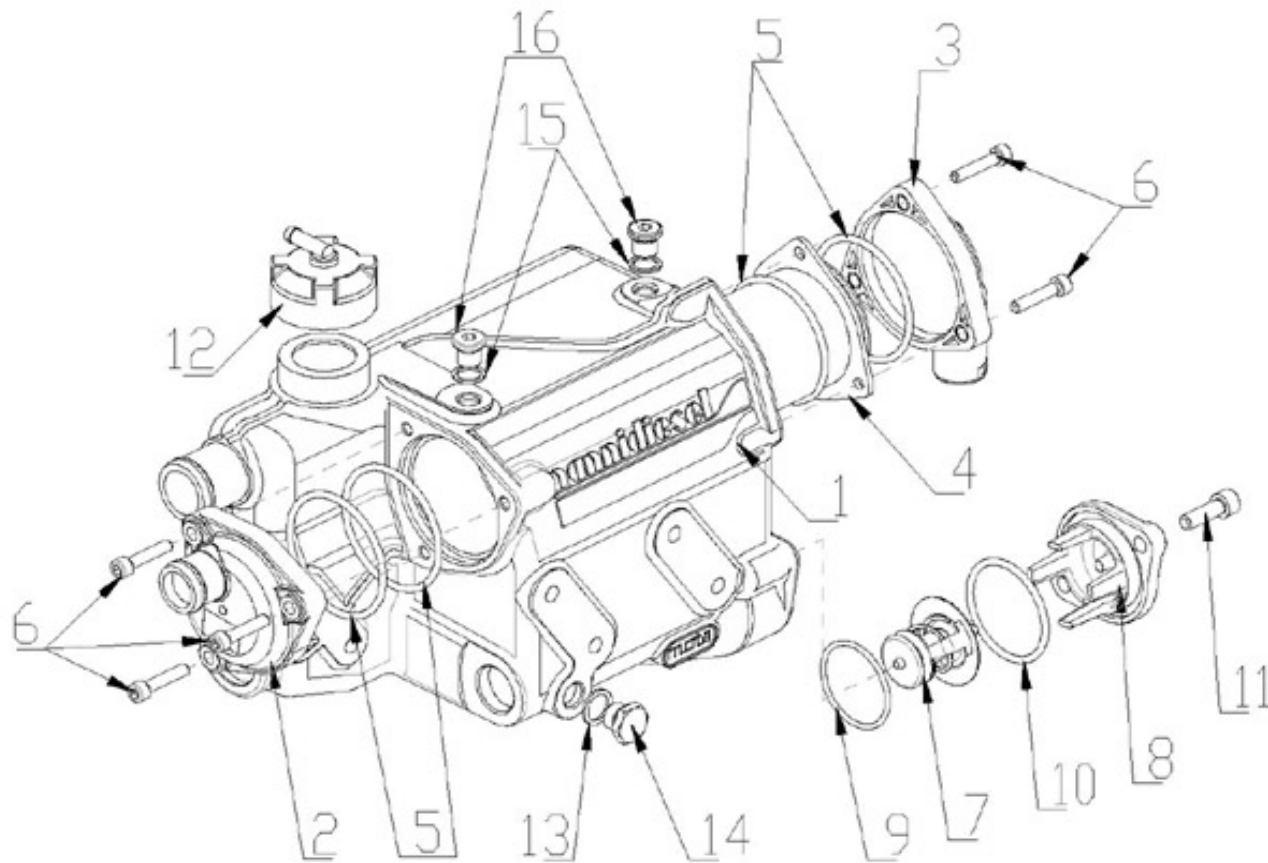

Brand: NanniDiesel

Model: Moteur N3.30

Version: Standard

Subassembly: Heat exchanger

N.	Item	Description	Qty	Notes
1	970313518	HOUSING,HEATEXCHANGER	1	
2	970313275	COVER, WATER INLET	1	
3	970313276	COVER, WATER INLET	1	
4	970313519	TUBE STACK	1	
5	48418183	O RING	4	
6	970634037	BOLT,SOCK M 6X 30	6	
7	970313177	THERMOSTAT	1	
8	970313178	COVER	1	
9	48418184	O RING (+=JOINT DE THERMOSTAT)	1	
10	48418185	O RING	1	
11	970498003	BOLT,SOCK M 8X 25 (POUBELLE)	2	
12	970313176	FILLING PRESSURE CAP	1	
13	970300306	GASKET,RING D14 (SUR REFROID THERMO MOTA)	1	<= N°KT08090422
14	970875506	PLUG (<= N°KT08090422)	1	<= N°KT08090422
15	970300325	RING,SEAL D12	2	
16	970314998	PLUG	2	

V. 25/03/2011

Pag. 24/34