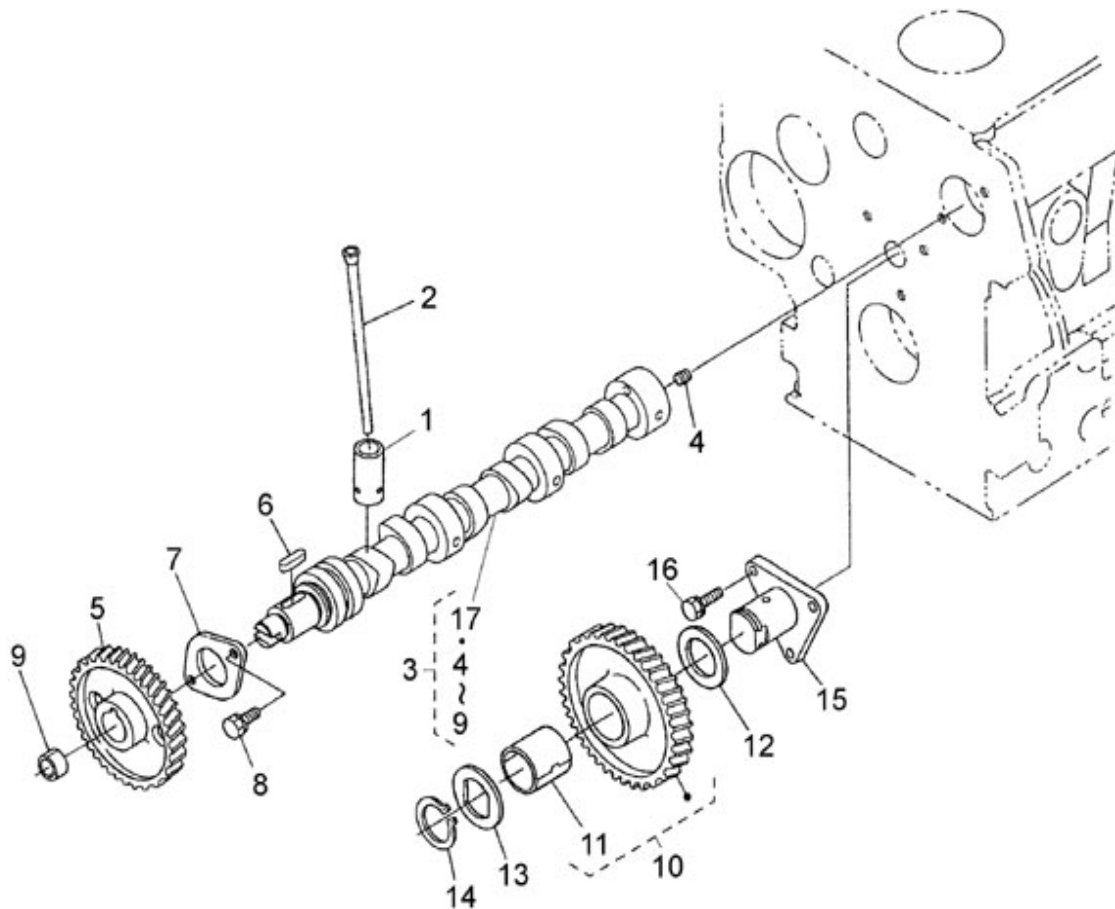

V. 25/03/2011

Pag. 7/34

Brand: NanniDiesel

Model: Moteur N3.30

Version: Standard

Subassembly: Camshaft

N.	Item	Description	Qty	Notes
1	970491101	TAPPET (BEFORE N°KTE08070398 )	6	<=
				N°KT08090422
1	970315018	TAPPET (AFTER N°KTE08070398 )	6	=>
				N°KT08090423
2	970302796	ROD,PUSH	6	
3	970314244	ASSY CAMSHAFT (=> N°KT08090423 )	1	<=
				N°KT08090422
3	970314244	ASSY CAMSHAFT (=> N°KT08090423 )	1	=>
				N°KT08090423
4	970302043	SCREW,SET	1	
5	970302798	GEAR,CAMSHAFT	1	
6	970141106	KEY, FEATHER CAMSHAFT 2.40-4.1	1	
7	970302799	STOPPER,CAMSHAFT	1	
8	970491117	BOLT,M 6X 16	2	
9	970314246	COLLAR	1	
10	970302800	GEAR,IDLE CPL.N01	1	
11	970302801	BUSHING,IDLE GEAR	1	
12	970302803	COLLAR,IDLE GEAR 1	1	
13	970302804	COLLAR,IDLE GEAR 2	1	
14	970302805	CIR-CLIP,IDLE GEAR	1	
15	970302806	SHAFT,IDLE GEAR 1	1	
16	970491117	BOLT,M 6X 16	3	
17	970315020	CAMSHAFT (=> N°KT08090423 )	1	=>
				N°KT08090423

V. 25/03/2011

Pag. 8/34

Brand: NanniDiesel

Model: Moteur N3.30

Version: Standard

Subassembly: Speed control

N.	Item	Description	Qty	Notes
1	970302853	PLATE,CONTROL CPL.4.150	1	
2	970302854	LEVER,SPEED CONTROL	1	
3	970302855	LEVER,SPEED CONTROL	2	
4	970302856	O-RING	1	
5	970151130	PIN,SPRING RETAINER	2	
6	970302857	WASHER,PLAIN	2	
7	970302858	NUT	2	
8	970302859	LEVER,GOVERNOR CPL.	1	
9	970302860	LEVER,ENGINE STOP	1	
10	970302861	SEAL,OIL	1	
11	970302862	SPRING,RETURN LEVER	1	
12	970302863	SHAFT,STOP LEVER	1	
13	970302864	GASKET	1	
14	970491117	BOLT,M 6X 16	2	
15	970492513	STUD, M 6X 16	2	
16	970313602	NUT,FLANGE (AFTER N°KTE08070398 )	2	
17	970490143	BOLT,M 6X 18	2	
18	970150403	RING,SEAL (=> N° XA0001 <= 3Z0001 )	2	
19	970830124	JOINT	1	
20	970119149	WASHER, SPRING D 6 (Pour protection injecteur )	1	
21	970635460	NUT,M 6	1	
22	970302607	SUPPORT,ACC.CONTROL (S5)	1	
23	970835020	CLAMP	1	