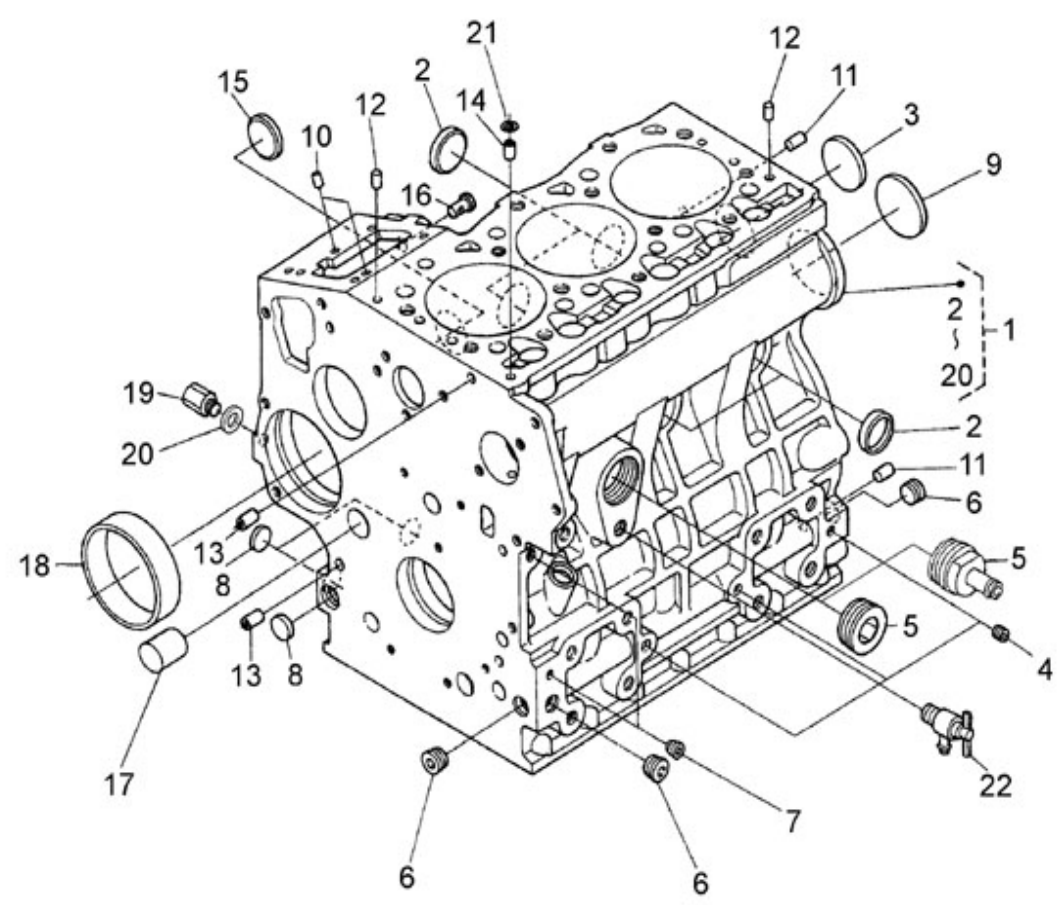

N.	Item	Description	Qty	Notes
1	970313494	COMP.CRANKCASE (<= N°KT08090422 )	1	<= N°KT08090422
1	970315014	COMP.CRANKCASE (=> N°KT08090423 )	1	=> N°KT08090423
2	970140104	CAP, FREEZE	4	
3	970301938	CAP, FREEZE	1	
4	970140908	PLUG, CYL.HEAD 2.40	3	
5	970310311	PLUG (<= N°KT08090422 )	1	<= N°KT08090422
5	970315015	JOINT, DRAIN PIPE (=> N°KT08090423 )	1	=> N°KT08090423
6	970302703	PLUG, SOCK	3	
7	970490108	PLUG, SOCK	2	
8	970301903	PLUG	3	
9	970314229	PLUG, EXPANSION	1	
10	970140109	PIN, CYLINDRICAL	2	
11	970490111	PIN, CYLINDRICAL	2	
12	970310313	PIN, STRAIGHT (<= WY9999 )	2	
13	970490113	PIN, PIPE	2	
14	970302706	PIN, PIPE	1	
15	970302707	CAP, FREEZE	1	
16	970304110	PIN, START SPRING	1	
17	970310532	PLUG	1	
18	970302709	BUSH, GOVERNOR GEAR	1	
19	970301912	PLUG	1	
20	970491131	WASHER, SEAL	1	
21	970490116	O-RING (<= N°KTH0804182 )	1	
22	970140114	PLUG, DRAIN -400	1	
23	970851700	SWITCH, OIL	1	

V. 25/03/2011

Pag. 2/34

Brand: NanniDiesel

Model: Moteur N3.30

Version: Standard

Subassembly: Timing case

N.	Item	Description	Qty	Notes
1	970314221	COMP.CASE,GEAR (<= N°KT08090422 )	1	<= N°KT08090422
1	970315016	COMP.CASE,GEAR (=> N°KT08090423 )	1	=> N°KT08090423
2	970310315	PLUG	2	
3	970302732	ASSY,ROTOR OIL PUMP	1	
4	970313473	COVER,OIL PUMP	1	
5	970313347	SCREW,CR-REC-BD-HD	5	
6	970302735	GASKET,TIMING CASE 4.150	1	
7	970302736	BOLT,M 6X 45	3	
8	970302737	BOLT,M 6X 50 (A PARTIR DU N°KTH08040183 )	4	
9	970302738	BOLT,M 6X 55	4	
10	970490208	BOLT,M 6X 65	1	
11	970302739	BOLT	1	
12	970313397	STUD	1	
13	970151133	NUT,M 6 (BEFORE N°KTE08070398 )	1	
14	970310417	WASHER,SPRING (BEFORE N°KTE08070398 )	1	
15	970302741	SEAL,OIL	1	
16	970313398	STUD	2	
17	970302743	COVER,H/METER UNIT	1	
18	970313351	PIN,STRAIGHT	2	
19	970490108	PLUG,SOCK	1	