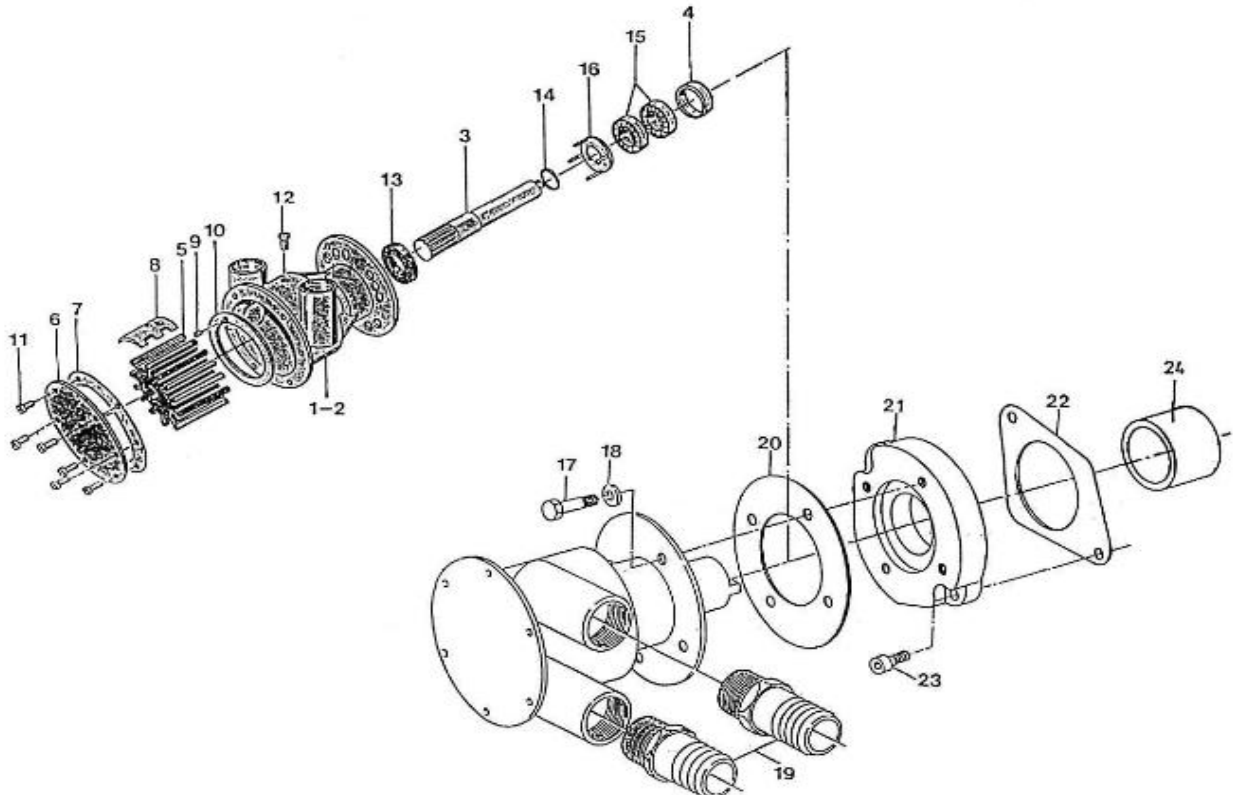

Brand: NanniDiesel

Model: Moteur N3.30

Version: Standard

Subassembly: Seawater pump Ass

N.	Item	Description	Qty	Notes
1	970301725	PUMP,WATER F5B-9 4.190	1	
2	970302153	HOUSING,WATER PUMP F5B-9	1	
3	970302154	SHAFT,WATER PUMP F5B-9	1	
4	970303672	GUIDE,WATER PUMP F5B-9000	1	
5	970604530	IMPELLER,WATER PUMP F 5B/-9	1	
6	970303673	COVER,END W/PUMP F5B-9000	1	
7	970604529	GASKET,F5B	1	
8	970303674	CAM,WATER PUMP F5B-9000	1	
9	970303675	PIN,WATER PUMP F5B-9000	1	
10	970300891	PLATE,WEAR W/PUMP F5B-9000	1	
11	970303677	SCREW,COVER W/PUMP F5B-9000	6	
12	970303678	SCREW,CAM WATER PUMP F5B-9000	1	
13	970614516	O-RING SEAL	1	
14	970303679	O-RING,WATER PUMP F5B-9000	1	
15	970770251	BEARING,BAIL WATER PUMP F5B-90	2	
16	970303680	WASHER,WATER PUMP F5B-9000	1	
17	970439910	BOLT,HEX M 6X 16 (+++FIX.SUPPORT AG ACC)	4	
18	970609602	WASHER,CORRUGATED D 6 (ROND GRAISSEE SERRAGE	4	
19	970604515	CONNECTION,HOSE HBW-20 (SUR COUDE ET TUYAU)	2	
20	970614511	GASKET,WATER PUMP F5B-9	1	
21	970302606	FLANGE,WATER PUMP (S5)	1	
22	970302610	GASKET,FLANGE W/PUMP (S5)	1	
23	970604615	BOLT,SOCK M 6X 20	2	
24	970307007	BEARING	1	

V. 25/03/2011

Pag. 26/34