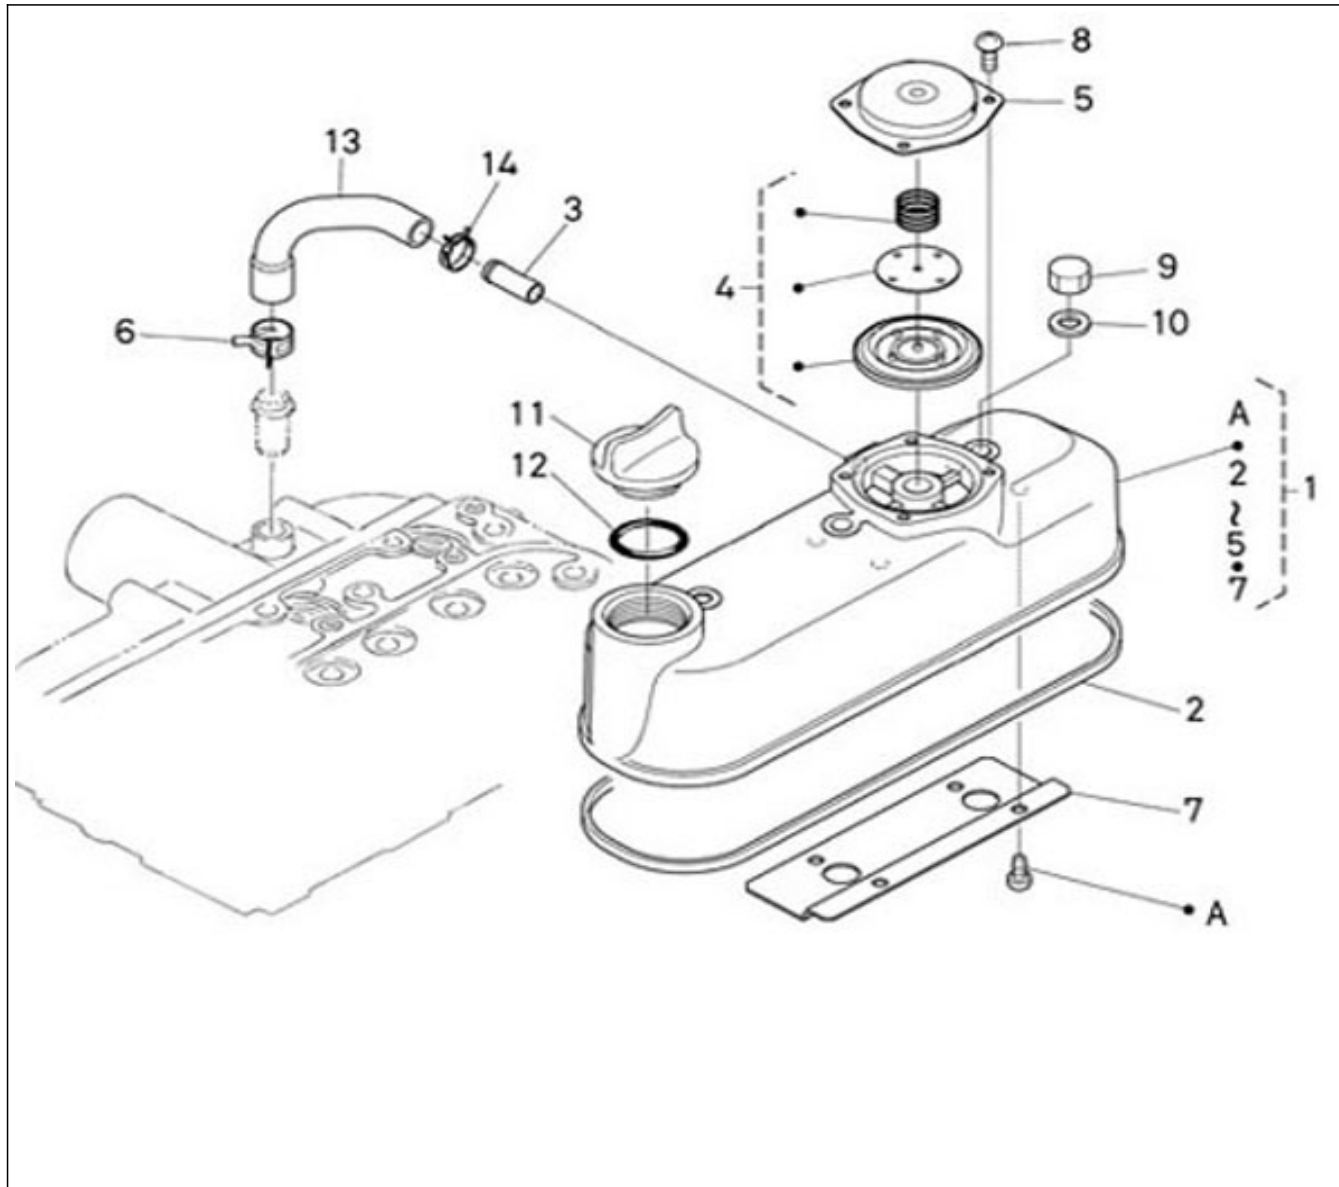

V. 25/03/2011

Pag. 4/34

Brand: NanniDiesel

Model: Moteur N3.30

Version: Standard

Subassembly: Cylinder head cover

N.	Item	Description	Qty	Notes
1	970311313	COVER,CYLINDER HEAD 3.100	1	
2	970302833	GASKET,COVER CYL:HEAD 3.110	1	
3	970307535	HOSE	1	
4	970313503	COMP.VALVE,BREATHER	1	
5	970313451	COVER,BREATHER	1	
6	970313472	CLAMP,HOSE	1	
7	970313441	SHIELD,BREATHER	1	
8	970314176	SCREW,PAN-HEAD	4	
9	970490503	NUT,CAP	3	
10	970490505	GASKET,RING	3	
11	970313464	PLUG	1	
12	970313804	O RING	1	
13	970312508	BREATHER HOSE	1	
14	970312976	CLAMP,HOSE	1	