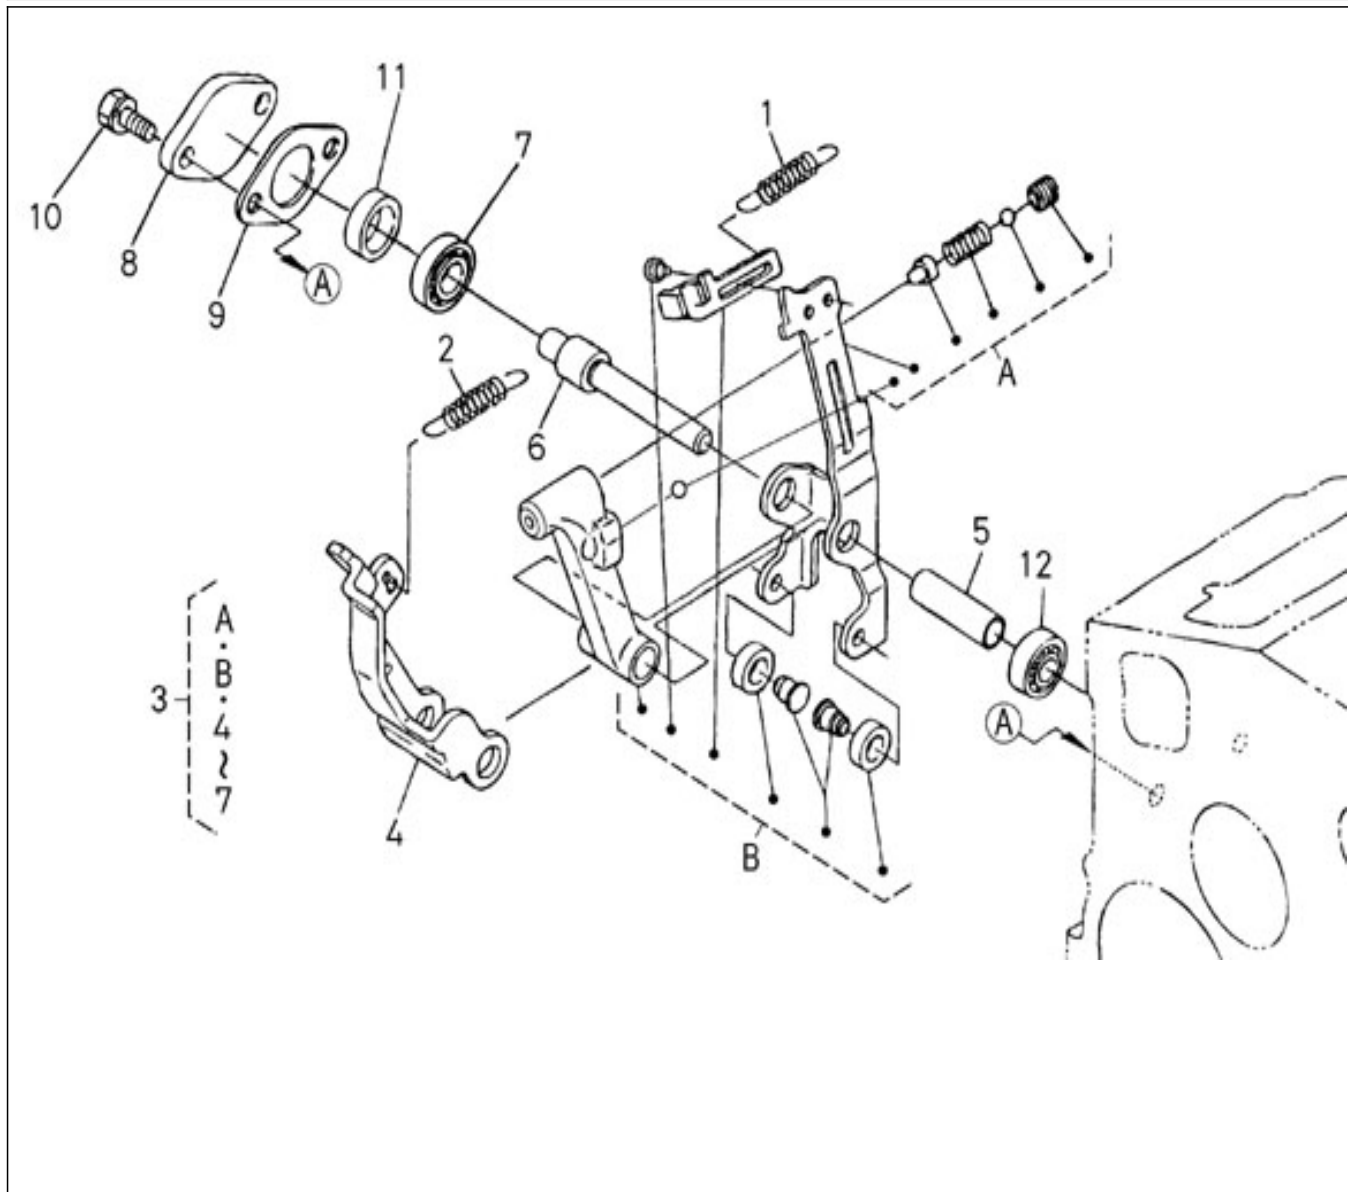

V. 25/03/2011

Pag. 20/34

Brand: NanniDiesel

Model: Moteur N3.30

Version: Standard

Subassembly: Governor

N.	Item	Description	Qty	Notes
1	970314224	SPRING,START	1	
2	970302875	SPRING,GOVERNOR (<= N°KT08090422 )	1	<= N°KT08090422
2	970315041	SPRING,GOVERNOR (=> N°KT08090423 )	1	=> N°KT08090423
3	970313500	ASSY LEVER,FORK	1	
4	970313442	LEVER,FORK	1	
5	970313443	SHAFT,FORK LEVER	1	
6	970313444	SHAFT,FORK LEVER	1	
7	970302882	BEARING,CASE	1	
8	970302884	COVER,FORK LEVER SHAFT	1	
9	970310367	LEVER FORK	1	
10	970310351	BOLT (BEFORE N°KTE08070398 )	2	<= N°KT08090422
10	970140123	BOLT ,M 6X12 (AFTER N°KTE08070398 )	2	=> N°KT08090423
11	970302886	COLLAR,1	1	
12	970302887	BEARING,CASE	1	