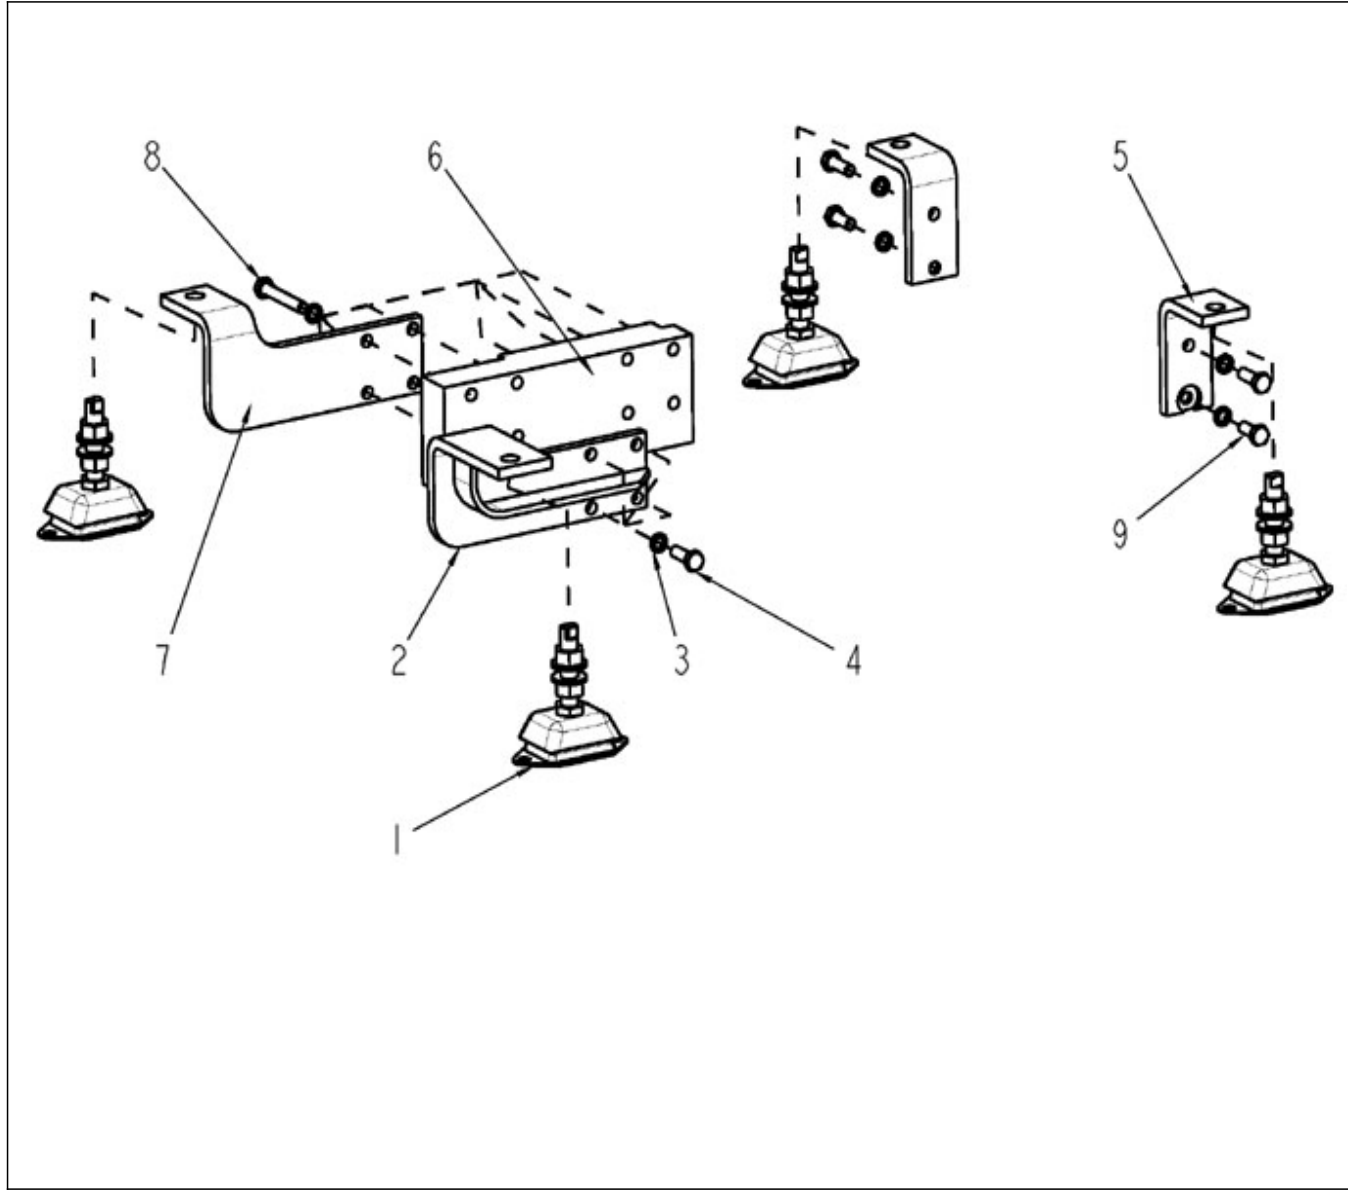

Brand: NanniDiesel
Model: Moteur N3.30
Version: Standard
Subassembly: Engine mount

N.	Item	Description	Qty	Notes
1	970311062	MOUNT RUBBER (MODIF A PARTIR DU 14/06/05 N°251471	4	
2	95310324	BRACKET	1	
3	970119136	WASHER,SPRING D10 (POUR INVERSEUR)	16	
4	970499051	BOLT,HEX M10X1,25X 30 (+++ FIX . PTO)	6	
5	95310327	SUPPORT	2	
6	95310326	MASS	1	
7	95310325	BRACKET	1	
8	39160232	BOLT	8	
9	970300044	BOLT,HEX M10X1,25X 25 (+++ FIX . SUPPORT)	2	

V. 25/03/2011

Pag. 34/34