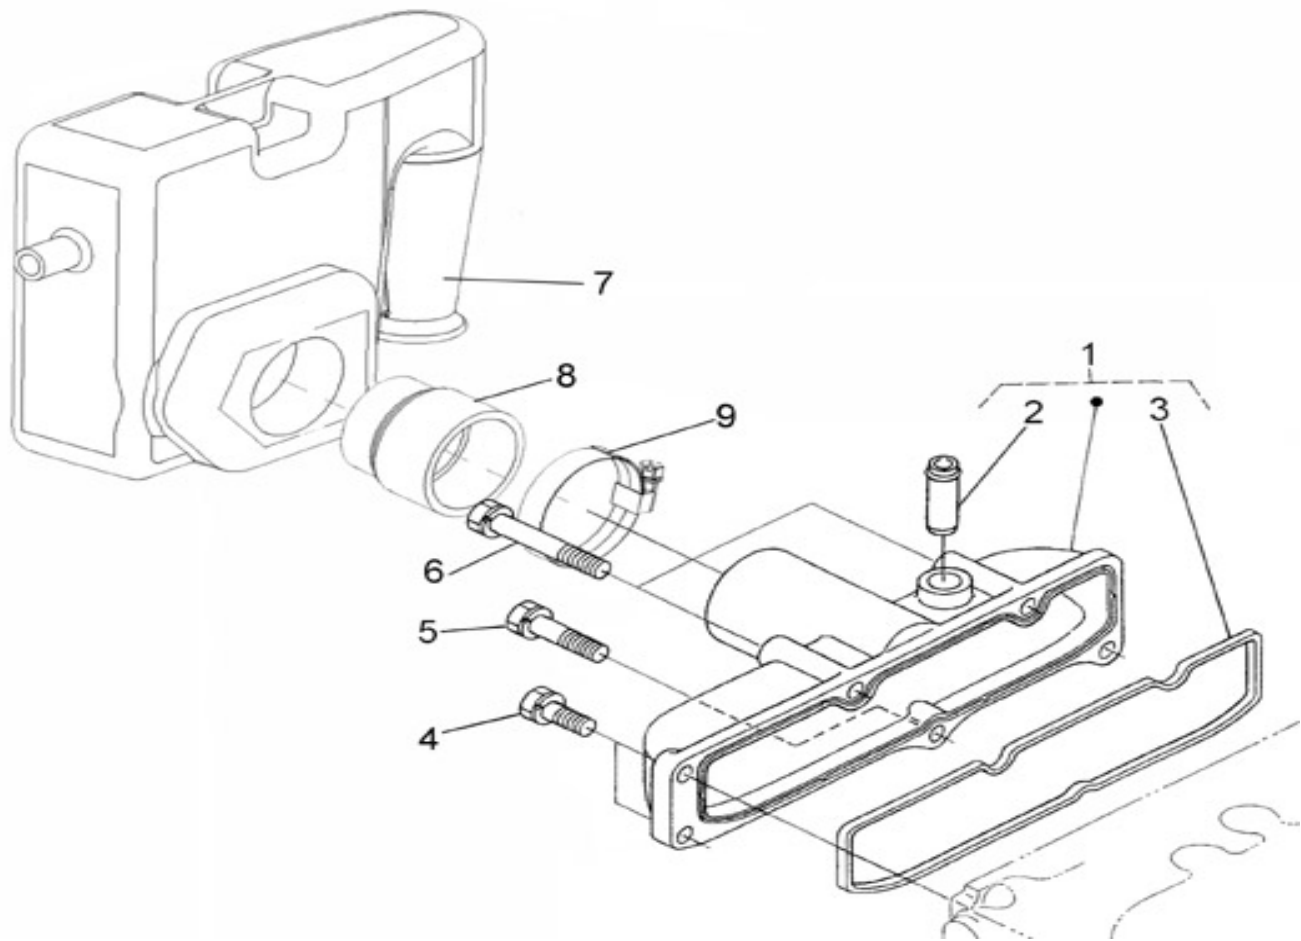

V. 25/03/2011

Pag. 26/34

Brand: NanniDiesel	N.	Item	Description	Qty	Notes
Model: Moteur N3.30	1	970314266	ASSY MANIFOLD,INLET	1	
Version: Standard	2	970310806	UNION	1	
Subassembly: Intake manifold	3	970302914	GASKET,INTAKE MANIFOLD 3.110	1	
	4	970490119	BOLT,M 6X 18	3	
	5	970302751	BOLT,M 6X 30	1	
	6	970302737	BOLT,M 6X 50 (A PARTIR DU N°KTH08040183 )	2	
	7	970302624	FILTER,AIR (S5)	1	
	8	48328154	CONNECTION (++)COLLER AU LOCTITE L406 )	1	
	9	970604533	CLAMP,HOSE 32-44 (QUANTITE 8 R.P. 4 LE 19/06/2008 )	1	