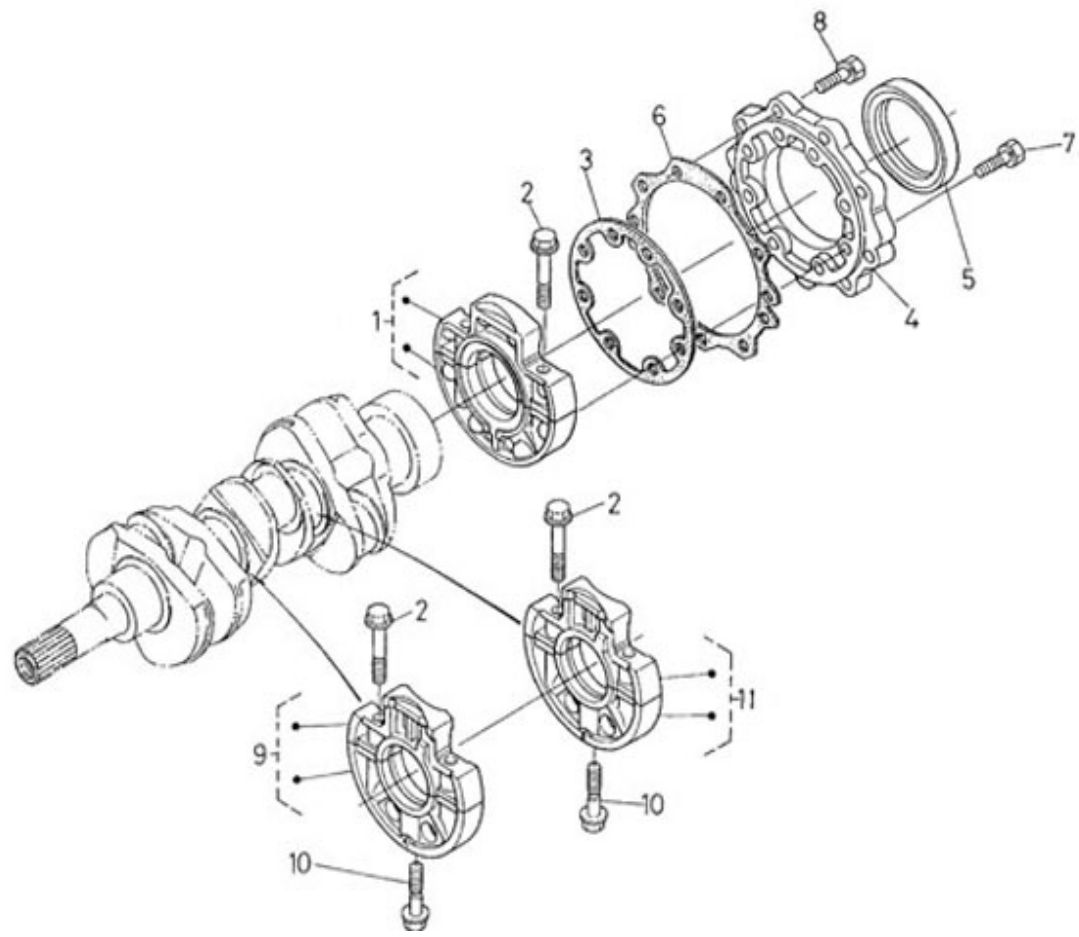

Brand: NanniDiesel

Model: Moteur N3.30

Version: Standard

Subassembly: Crankshaft

N.	Item	Description	Qty	Notes
1	970302754	BEARING,MAIN ASSY 4.150 (=> N°KT08090423)	1	<= N°KT08090422
1	970302754	BEARING,MAIN ASSY 4.150 (=> N°KT08090423)	1	=> N°KT08090423
2	970302755	BOLT,BEARING CASE N01	6	
3	970302756	GASKET,BEARING CASE	1	
4	970302757	COVER,BEARING CASE	1	
5	970302758	SEAL,OIL	1	
6	970302759	GASKET,BEARING CASE	1	
7	970491537	BOLT,M 6X 25	8	
8	970491536	BOLT,M 6X 20	9	
9	970302760	BEARING,MAIN ASSY N01 4.150 (<= N°KT08090422)	1	<= N°KT08090422
9	970315027	ASSY CASE,MAIN BRG. (=> N°KT08090423)	1	=> N°KT08090423
10	970302761	BOLT,BEARING CASE N02	2	
11	970302762	BEARING,MAIN ASSY N02 4.150 (<= N°KT08090422)	1	<= N°KT08090422
11	970315028	ASSY CASE,MAIN BRG. (=> N°KT08090423)	1	=> N°KT08090423

V. 25/03/2011

Pag. 12/34