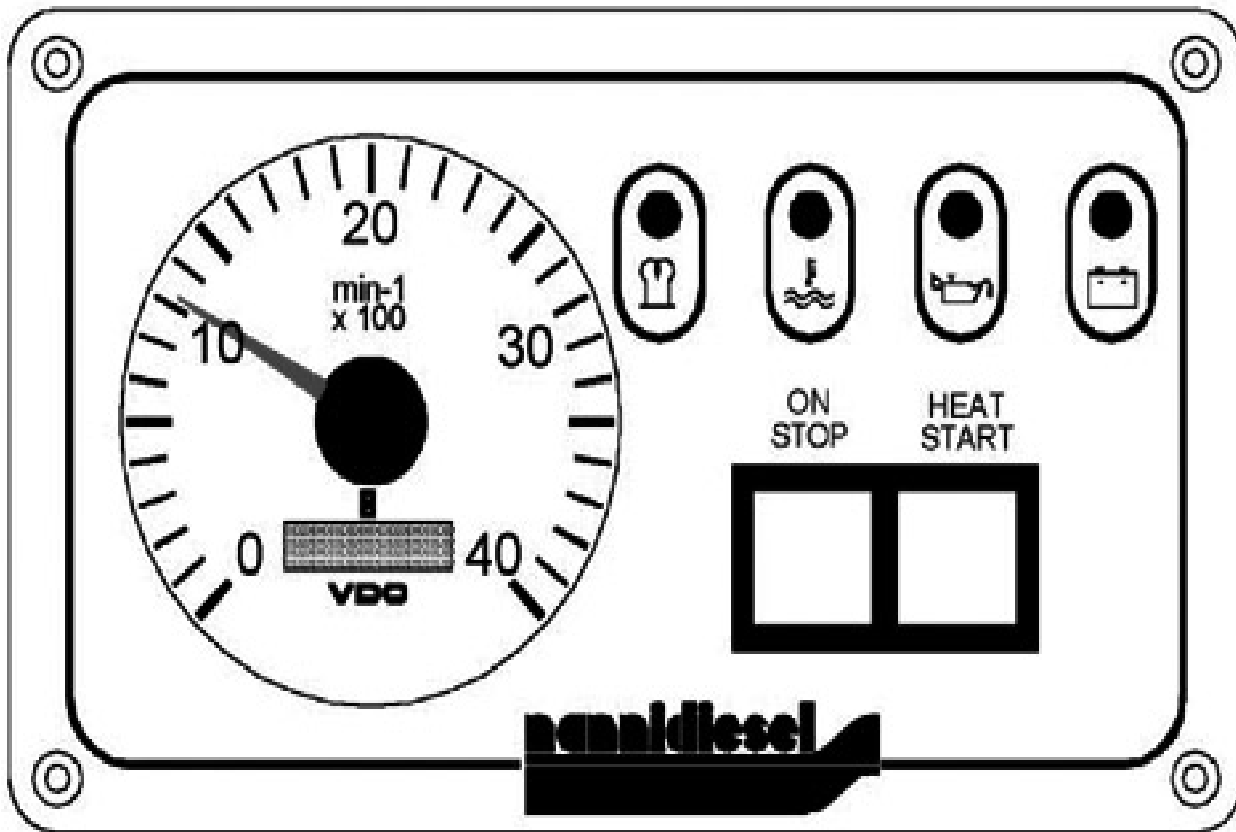

Brand: NanniDiesel	N.	Item	Description	Qty	Notes
Model: Moteur N3.30	1	674389	PANEL (REPLACE 674359)	1	
Version: Standard					
Subassembly: Panel 1 instrument					

V. 25/03/2011

Pag. 31/34