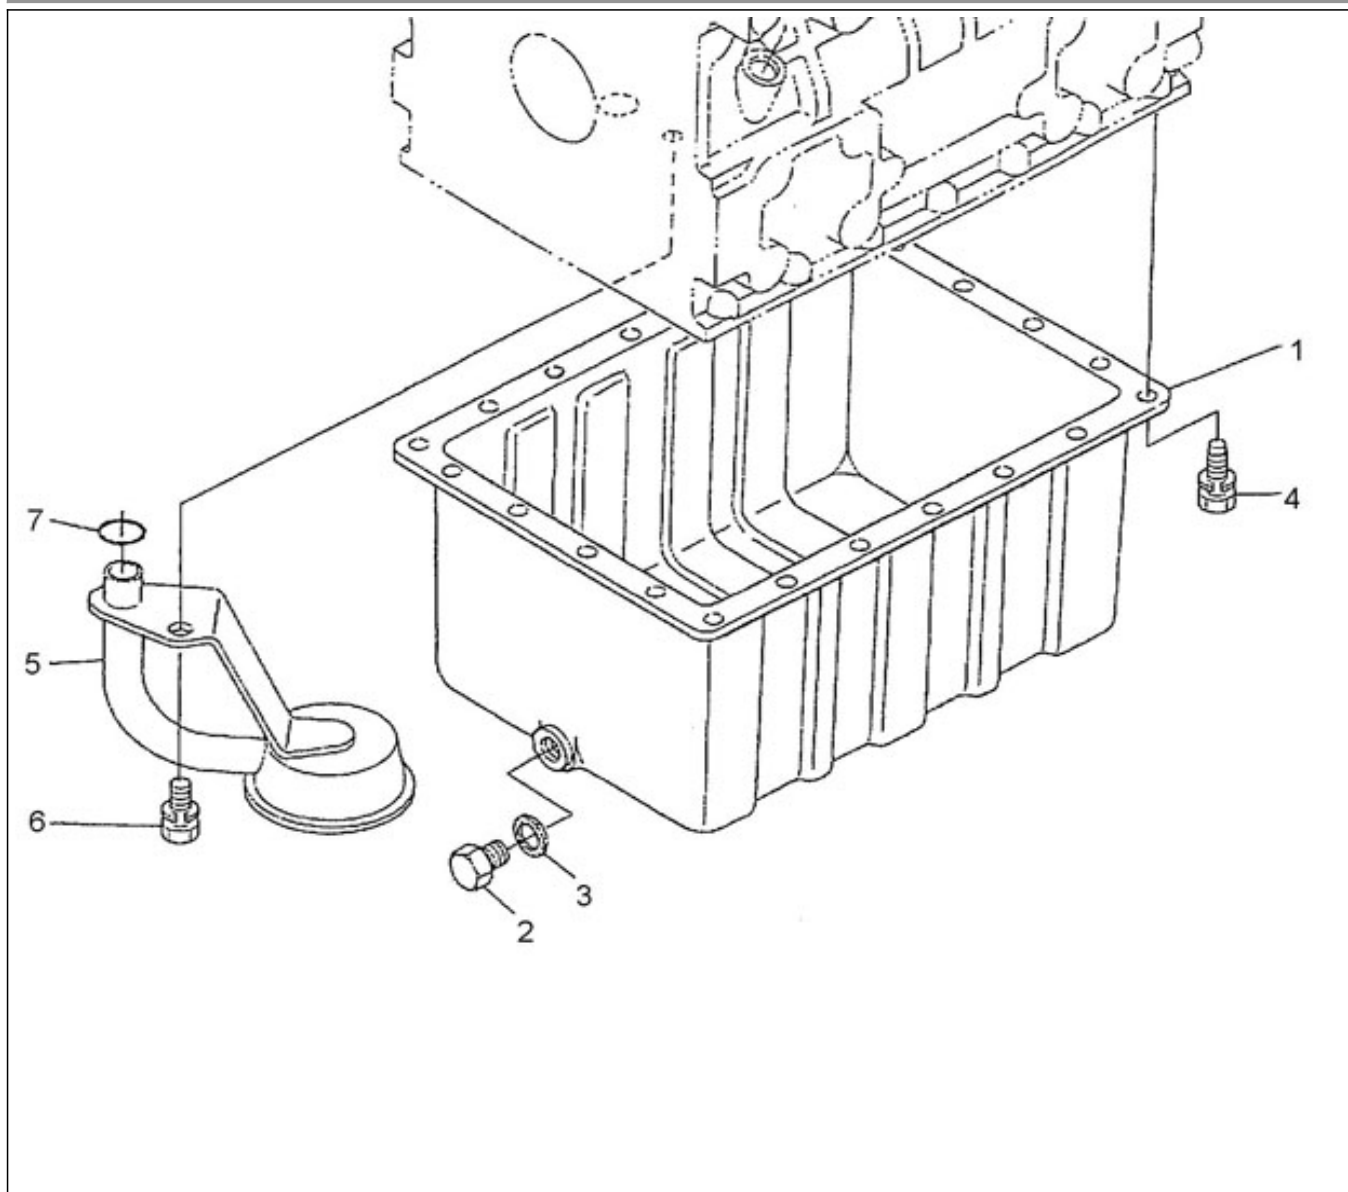

V. 25/03/2011

Pag. 3/34

Brand: NanniDiesel

Model: Moteur N3.30

Version: Standard

Subassembly: Oil pan

N.	Item	Description	Qty	Notes
1	970307101	COMP.OIL PAN	1	
2	970312825	PLUG,DRAIN	1	
3	970150128	WASHER,DRAIN PLUG	1	
4	970313389	BOLT (BEFORE N°KTE08070398 )	22	<= N°KT08090422
4	970310351	BOLT (BEFORE N°KTE08070398 )	22	=> N°KT08090423
5	970302714	FILTER,OIL PAN 4.150	1	
6	970490919	BOLT,M 8X 16	1	
7	970301951	O-RING	1	