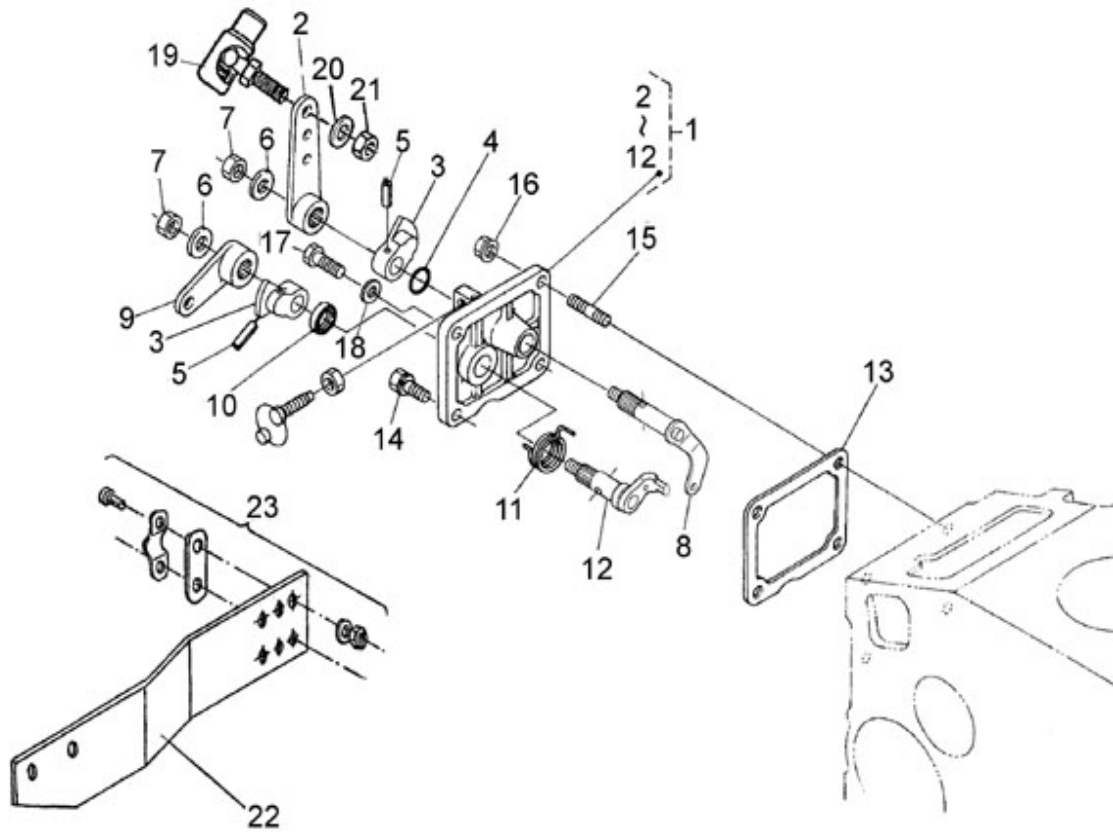

V. 25/03/2011

Pag. 8/34

Brand: NanniDiesel

Model: Moteur N3.30

Version: Standard

Subassembly: Speed control

N.	Item	Description	Qty	Notes
1	970302853	PLATE,CONTROL CPL.4.150	1	
2	970302854	LEVER,SPEED CONTROL	1	
3	970302855	LEVER,SPEED CONTROL	2	
4	970302856	O-RING	1	
5	970151130	PIN,SPRING RETAINER	2	
6	970302857	WASHER,PLAIN	2	
7	970302858	NUT	2	
8	970302859	LEVER,GOVERNOR CPL.	1	
9	970302860	LEVER,ENGINE STOP	1	
10	970302861	SEAL,OIL	1	
11	970302862	SPRING,RETURN LEVER	1	
12	970302863	SHAFT,STOP LEVER	1	
13	970302864	GASKET	1	
14	970491117	BOLT,M 6X 16	2	
15	970492513	STUD, M 6X 16	2	
16	970313602	NUT,FLANGE (AFTER N°KTE08070398 )	2	
17	970490143	BOLT,M 6X 18	2	
18	970150403	RING,SEAL (=> N° XA0001 <= 3Z0001 )	2	
19	970830124	JOINT	1	
20	970119149	WASHER, SPRING D 6 (Pour protection injecteur )	1	
21	970635460	NUT,M 6	1	
22	970302607	SUPPORT,ACC.CONTROL (S5)	1	
23	970835020	CLAMP	1	