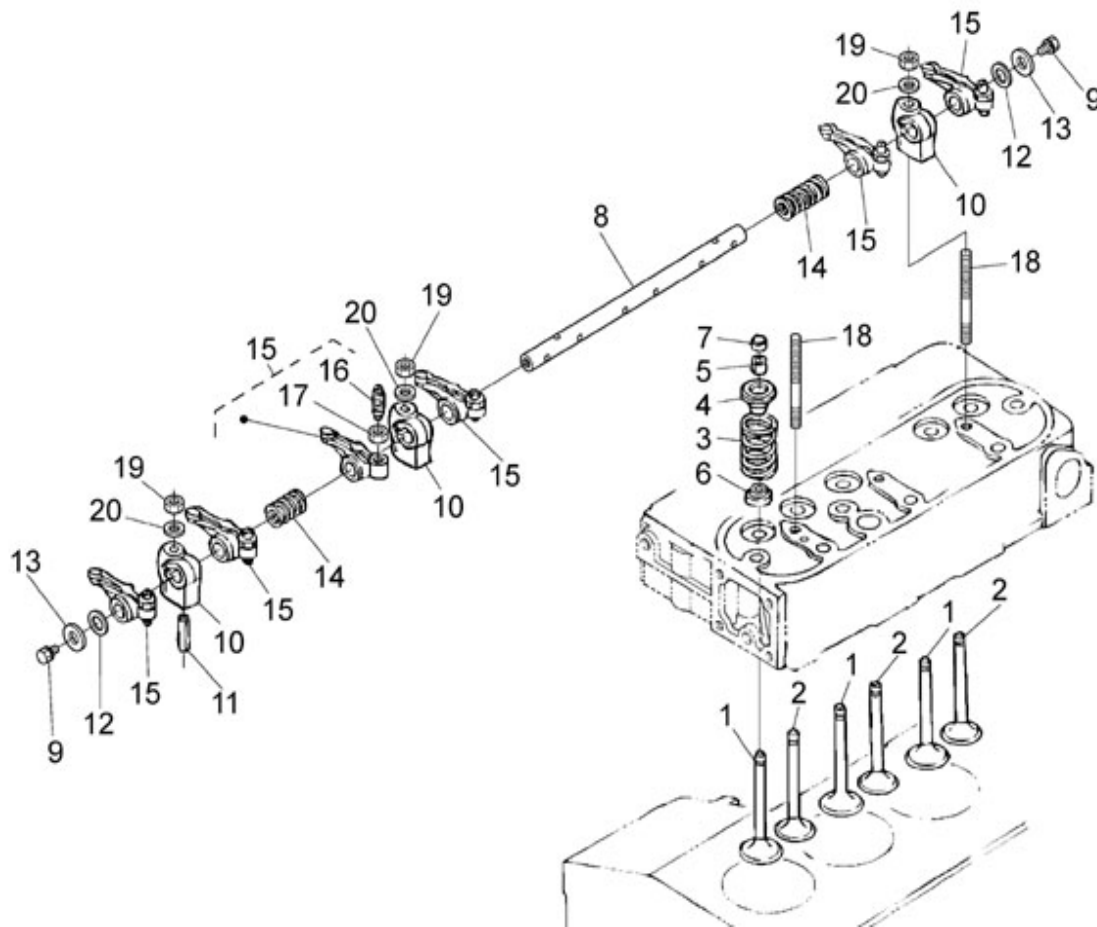

Brand: NanniDiesel

Model: Moteur N3.30

Version: Standard

Subassembly: Valves & Springs

N.	Item	Description	Qty	Notes
1	970302780	VALVE,INTAKE 4.150	3	
2	970314237	VALVE,EXHAUST	3	
3	970302782	SPRING,VALVE (<= N°KT08090422)	6	<= N°KT08090422
3	970491003	SPRING,VALVE (=> N°KT08090423)	6	=> N°KT08090423
4	970491004	RETAINER,VALVE SPRING	6	
5	970491005	COLLET,VALVE SPRING	6	
6	970311008	INLET VALVE SEAL	6	
7	970491007	CAP,VALVE	6	
8	970313406	SHAFT,ROCKER ARM	1	
9	970141015	BOLT, M6X10	2	
10	970302787	BRACKET,ROCKER ARM	3	
11	970313353	PIN,SPRING	1	
12	970302789	WASHER, 1	2	
13	970313377	WASHER,PLAIN	2	
14	970302791	SPRING,ROCKER,ARM	2	
15	970313394	ASSY ROCKER ARM	6	
16	970302794	SCREW,ADJUSTING	6	
17	970302795	NUT	6	
18	970302788	STUD	3	
19	970491013	NUT	3	
20	970491014	WASHER,PLAIN	3	

V. 25/03/2011

Pag. 7/34