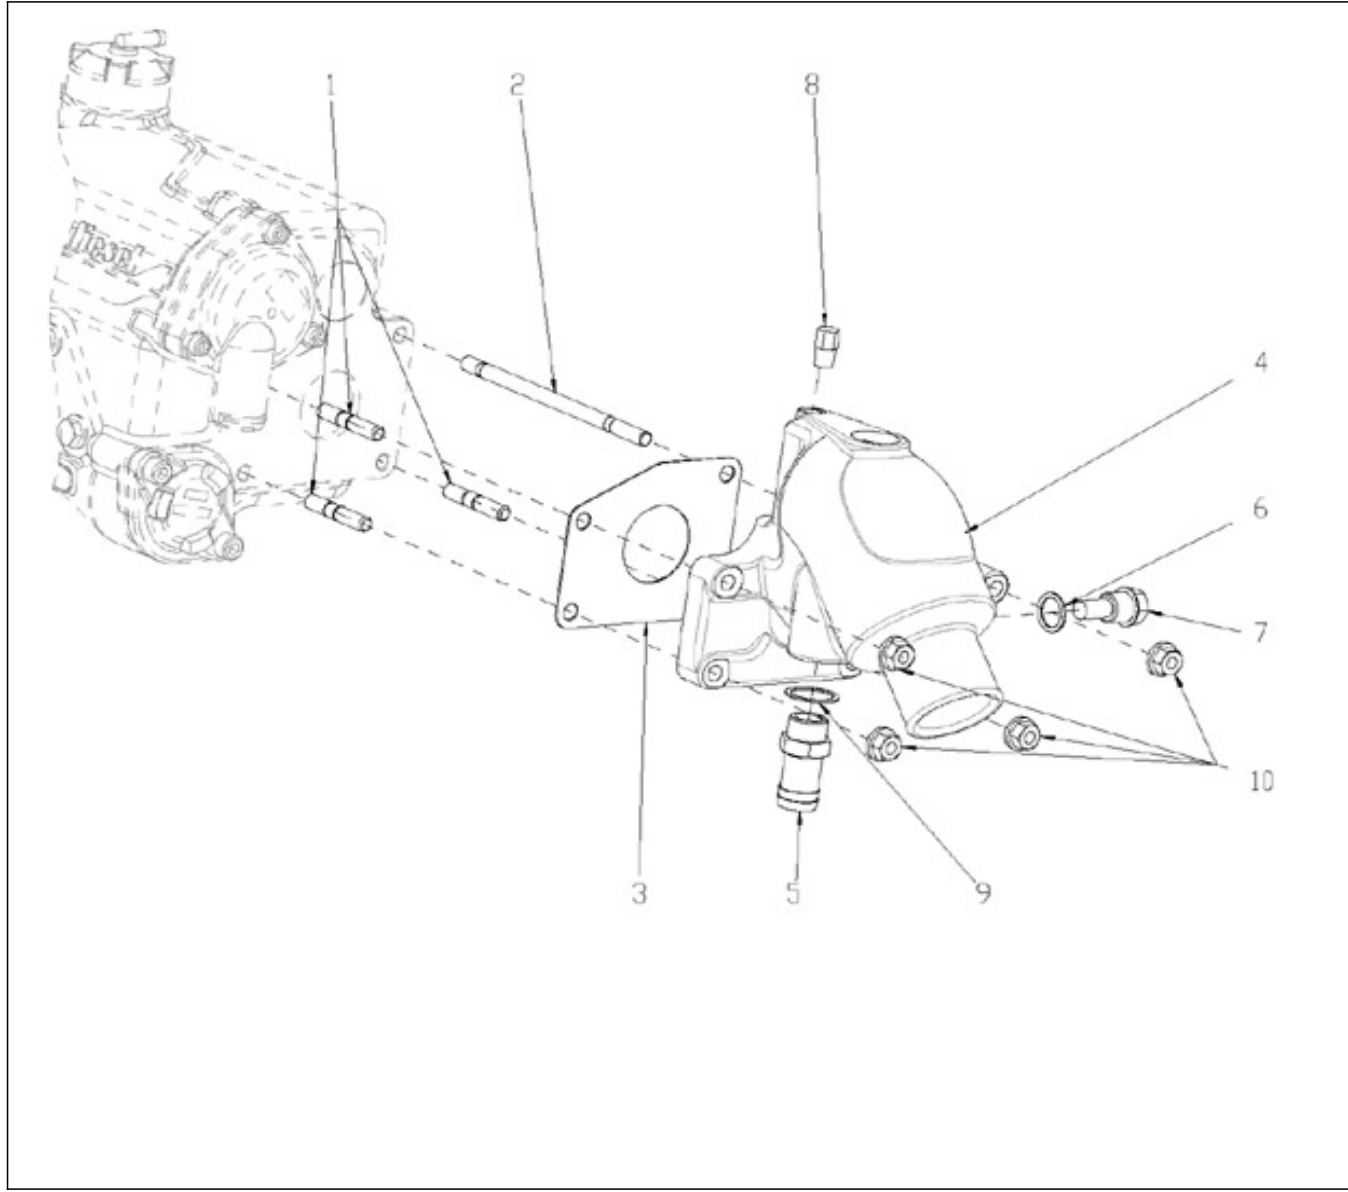

Brand: NanniDiesel
Model: Moteur N3.30
Version: Standard
Subassembly: Exhaust elbow

N.	Item	Description	Qty	Notes
1	970300374	STUD,M 8X 30 (+++FIX TENDEUR)	3	
2	41020304	STUD BOLT	1	
3	970301710	GASKET,MIXER 4.190	1	
4	665700073	EXHAUST COOLING ELBOW	1	
5	970892503	ELBOW	1	
6	970300199	GASKET,RING D16	1	
7	970494635	ANODE,ZINC CPL M16X1,5	1	
8	970307265	PLUG,HEX 1/8	1	
9	903200409	GASKET	1	
10	39460916	NUT (+++FIX ECHANGEUR)	4	

V. 25/03/2011

Pag. 23/34