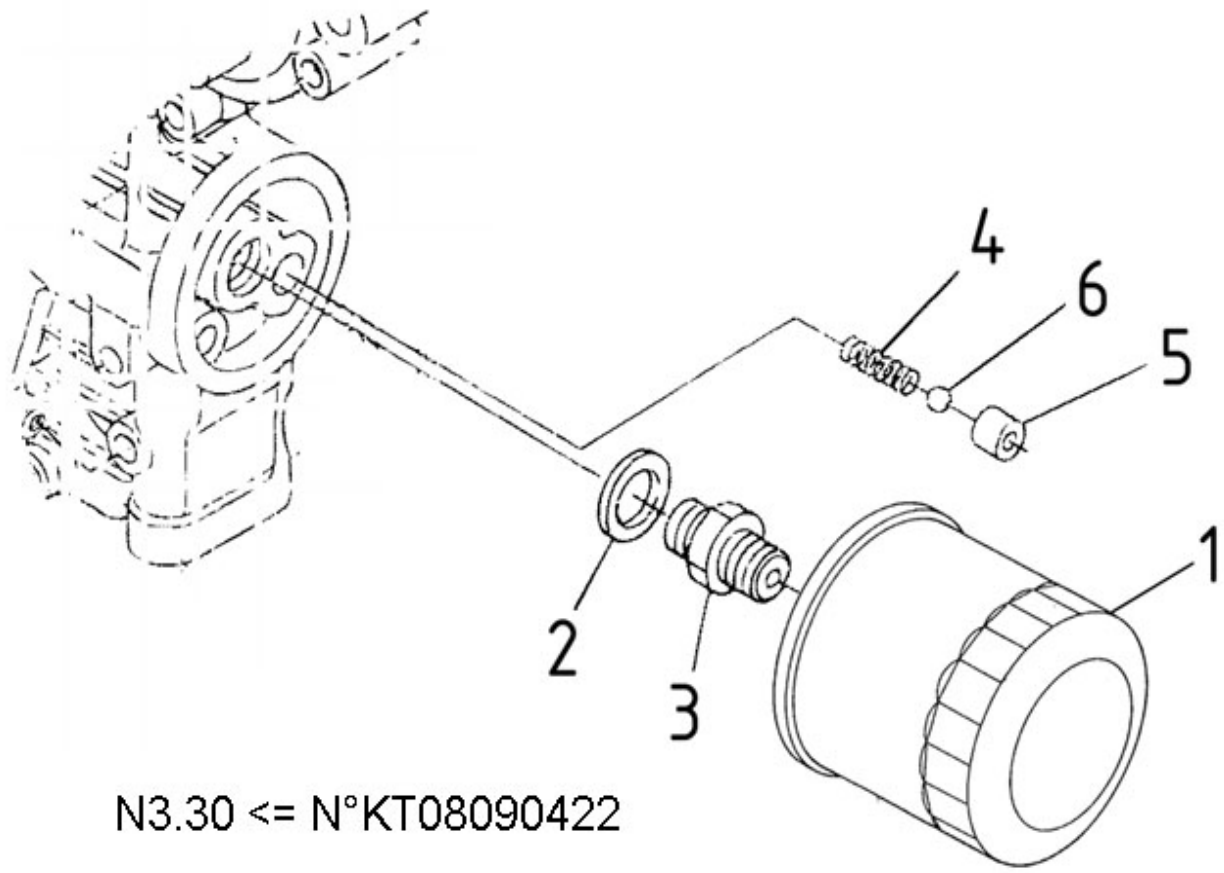

Brand: NanniDiesel	N.	Item	Description	Qty	Notes
Model: Moteur N3.30	1	970302742	FILTER,ELEMENT OIL 4.150 3.110	1	
Version: Standard	2	970302073	GASKET,RING	1	
Subassembly: Oil filter Assy	3	970302728	NIPPLE	1	
	4	970302729	SPRING	1	
	5	970302730	SEAT,VALVE	1	
	6	970302731	BEARING,BALL	1	

V. 25/03/2011

Pag. 18/34