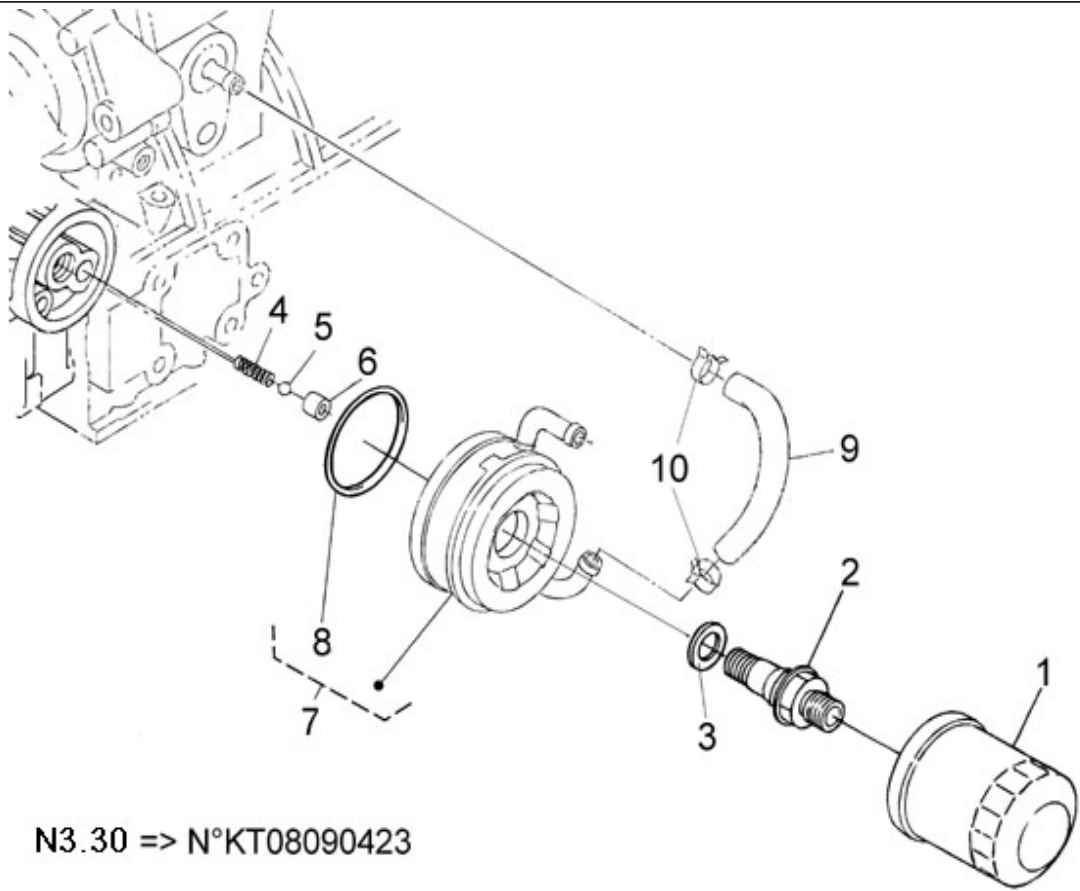

Brand: NanniDiesel
Model: Moteur N3.30
Version: Standard
Subassembly: Oil filter Assy

N.	Item	Description	Qty	Notes
1	970315035	ASSY CARTRIDGE,OIL	1	
2	970315036	WASHER,PLAIN	1	
3	970315037	JOINT,PIPE	1	
4	970302729	SPRING	1	
5	970302730	SEAT,VALVE	1	
6	970302731	BEARING,BALL	1	
7	970315038	ASSY COOLER,OIL	1	
8	970315038	ASSY COOLER,OIL	1	
9	970315040	PIPE COOLER,OIL	1	
10	970307103	BAND,PIPE	2	

V. 25/03/2011

Pag. 19/34