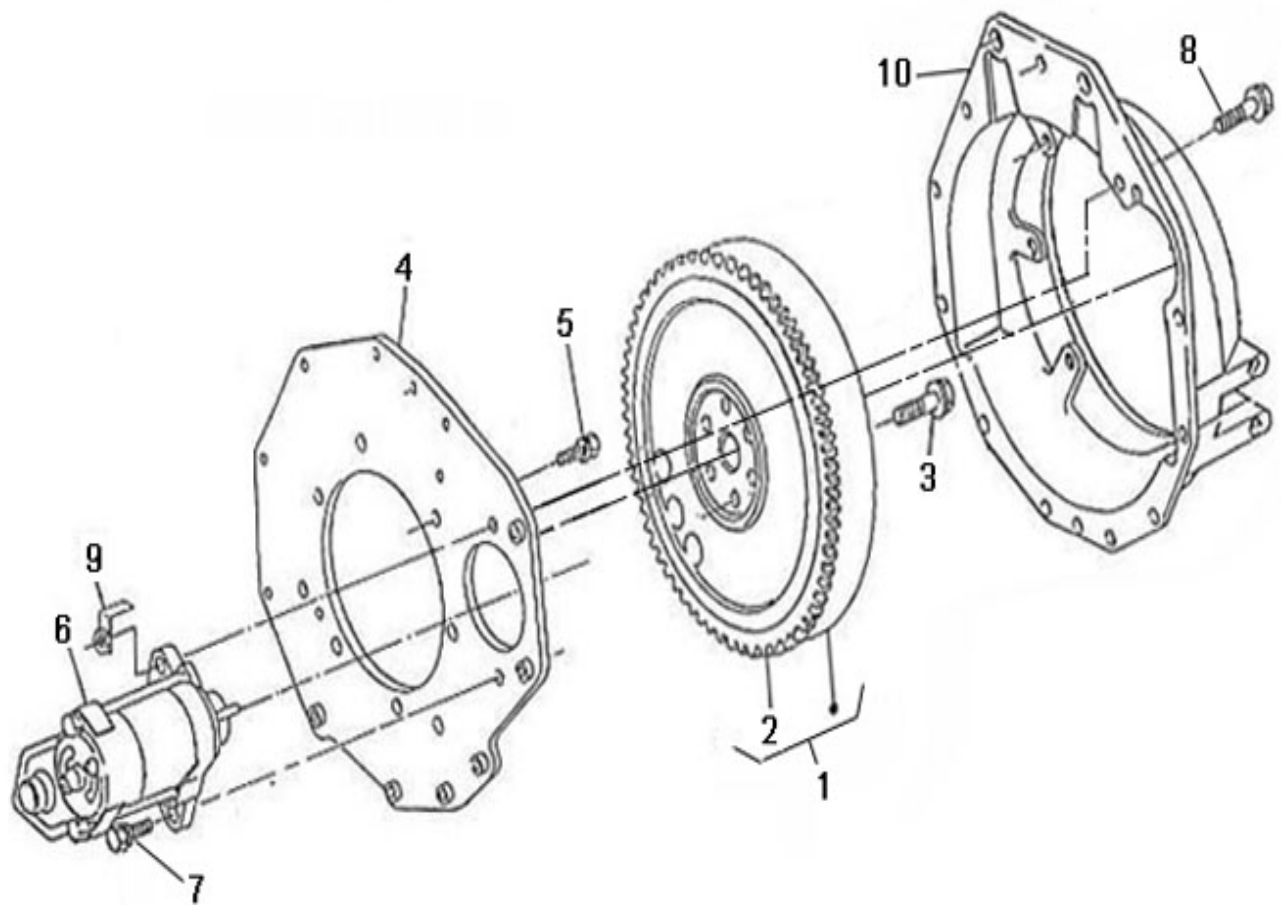

V. 25/03/2011

Pag. 13/34

Brand: NanniDiesel

Model: Moteur N3.30

Version: Standard

Subassembly: Camshaft fuel

N.	Item	Description	Qty	Notes
1	970310372	CAMSHAFT,FUEL	1	
2	970313407	BEARING,BALL	1	
3	970313408	BEARING,BALL	1	
4	970313414	GEAR,INJECTION PUMP	1	
5	970310375	CAM,FUEL	1	
6	970310326	WASHER	1	
7	970490119	BOLT,M 6X 18	3	
8	970302839	NUT,CAP	1	
9	970302840	KEY,FEATHER	1	
10	970302841	STOPPER,FUEL CAMSHAFT	1	
11	970491117	BOLT,M 6X 16	2	
12	970314226	ASSY SHAFT,GOVERNOR	1	
13	970302843	SHAFT,GOVERNOR GEAR 4.150	1	
14	970314232	GEAR,GOVERNOR	1	
15	970302845	SUPPORT,GOVERNOR WEIGHT	1	
16	970310309	COMP.WEIGHT,GOVERNOR	2	
17	970302847	SHAFT,GOVERNOR WEIGHT	2	
18	970310328	ROLLER	2	
19	970302848	SLEEVE,GOVERNOR	1	
20	970302849	WASHER,THRUST	1	
21	970313409	BEARING,BALL	1	
22	970302851	CIR-CLIP,GOVERNOR SHAFT	1	
23	970302852	SCREW,SET	1	