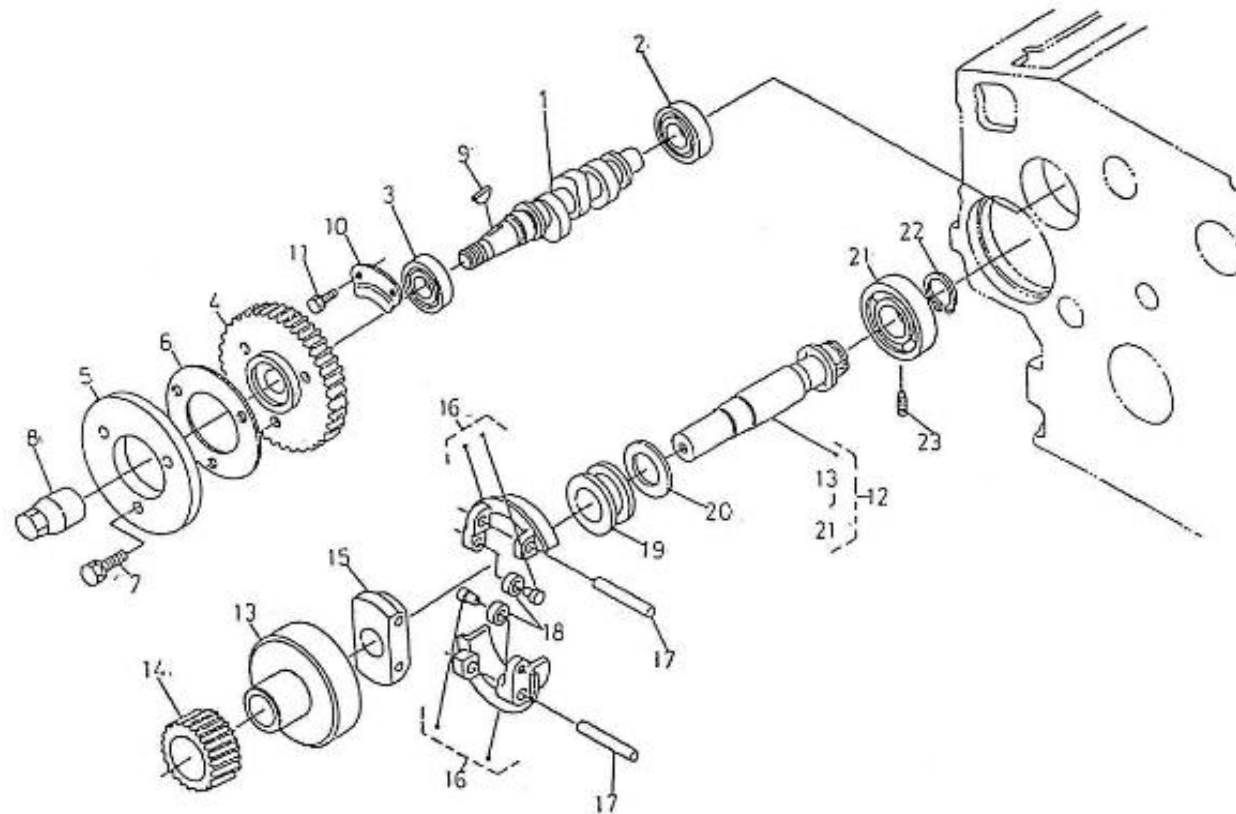

V. 25/03/2011

Pag. 13/34

Brand: NanniDiesel

Model: Moteur N3.30

Version: Standard

Subassembly: Camshaft fuel

N.	Item	Description	Qty	Notes
1	970310372	CAMSHAFT,FUEL	1	
2	970313407	BEARING,BALL	1	
3	970313408	BEARING,BALL	1	
4	970313414	GEAR,INJECTION PUMP	1	
5	970310375	CAM,FUEL	1	
6	970310326	WASHER	1	
7	970490119	BOLT,M 6X 18	3	
8	970302839	NUT,CAP	1	
9	970302840	KEY,FEATHER	1	
10	970302841	STOPPER,FUEL CAMSHAFT	1	
11	970491117	BOLT,M 6X 16	2	
12	970314226	ASSY SHAFT,GOVERNOR	1	
13	970302843	SHAFT,GOVERNOR GEAR 4.150	1	
14	970314232	GEAR,GOVERNOR	1	
15	970302845	SUPPORT,GOVERNOR WEIGHT	1	
16	970310309	COMP.WEIGHT,GOVERNOR	2	
17	970302847	SHAFT,GOVERNOR WEIGHT	2	
18	970310328	ROLLER	2	
19	970302848	SLEEVE,GOVERNOR	1	
20	970302849	WASHER,THRUST	1	
21	970313409	BEARING,BALL	1	
22	970302851	CIR-CLIP,GOVERNOR SHAFT	1	
23	970302852	SCREW,SET	1	