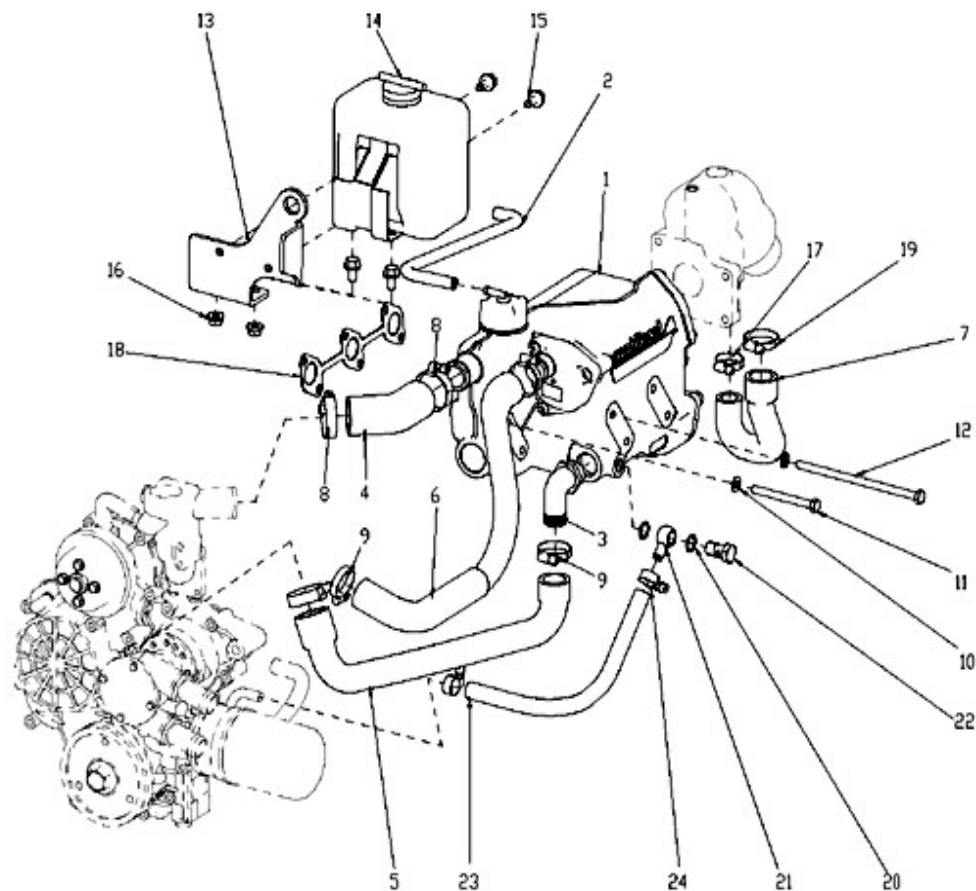

Brand: NanniDiesel

Model: Moteur N3.30

Version: Standard

Subassembly: Heat exchanger

N.	Item	Description	Qty	Notes
1	48300404	HEAT EXCHANGER	1	
2	970300077	HOSE,D 8 L= 450	1	
3	48505193	JOIN	1	
4	48328156	HOSE	1	
5	48328157	HOSE	1	
6	48328158	HOSE	1	
7	48328159	HOSE	1	
8	970300922	CLAMP,HOSE 26-38 (FOURNITURE POMPE ATTELEE)	3	
9	970604526	CLAMP,HOSE 22-32 (COTE ECHANGEUR)	3	
10	970302538	WASHER,PLAIN D 7	6	
11	39160924	BOLT	2	
12	39160923	BOLT	4	
13	95310822	BRACKET	1	
14	970313169	EXPANSION TANK	1	
15	39160661	BOLT (+++SUPPRIMER LA VIS DU MONTAGE STANDARD)	4	
16	39460916	NUT (+++FIX ECHANGEUR)	2	
17	970301604	CLAMP,HOSE 15-24 (ALIM EAU GENE)	1	
18	970304111	GASKET,E-MANIFOLD NA	1	
19	970310214	CLAMP 20 X 32 X 8 (COTE COUDE)	1	
20	970300306	GASKET,RING D14 (SUR REFROID THERMO MOTA)	2 =>	N°KT08090423
21	970300797	CONNECTION,BANJO D=8/M14 (=> N°KT08090423)	1 =>	N°KT08090423
22	970432515	BOLT,BANJO M14X1,5 (=> N°KT08090423)	1 =>	N°KT08090423
23	32810002	FUEL HOSE ISO 7840 D10 (REFROIDISSEUR-BACHE)	0.28 =>	N°KT08090423
24	970439306	CLAMP (++POUR DURITE ORIGINE REF HUILE MOTEUR)	2 =>	N°KT08090423

V. 25/03/2011

Pag. 25/34