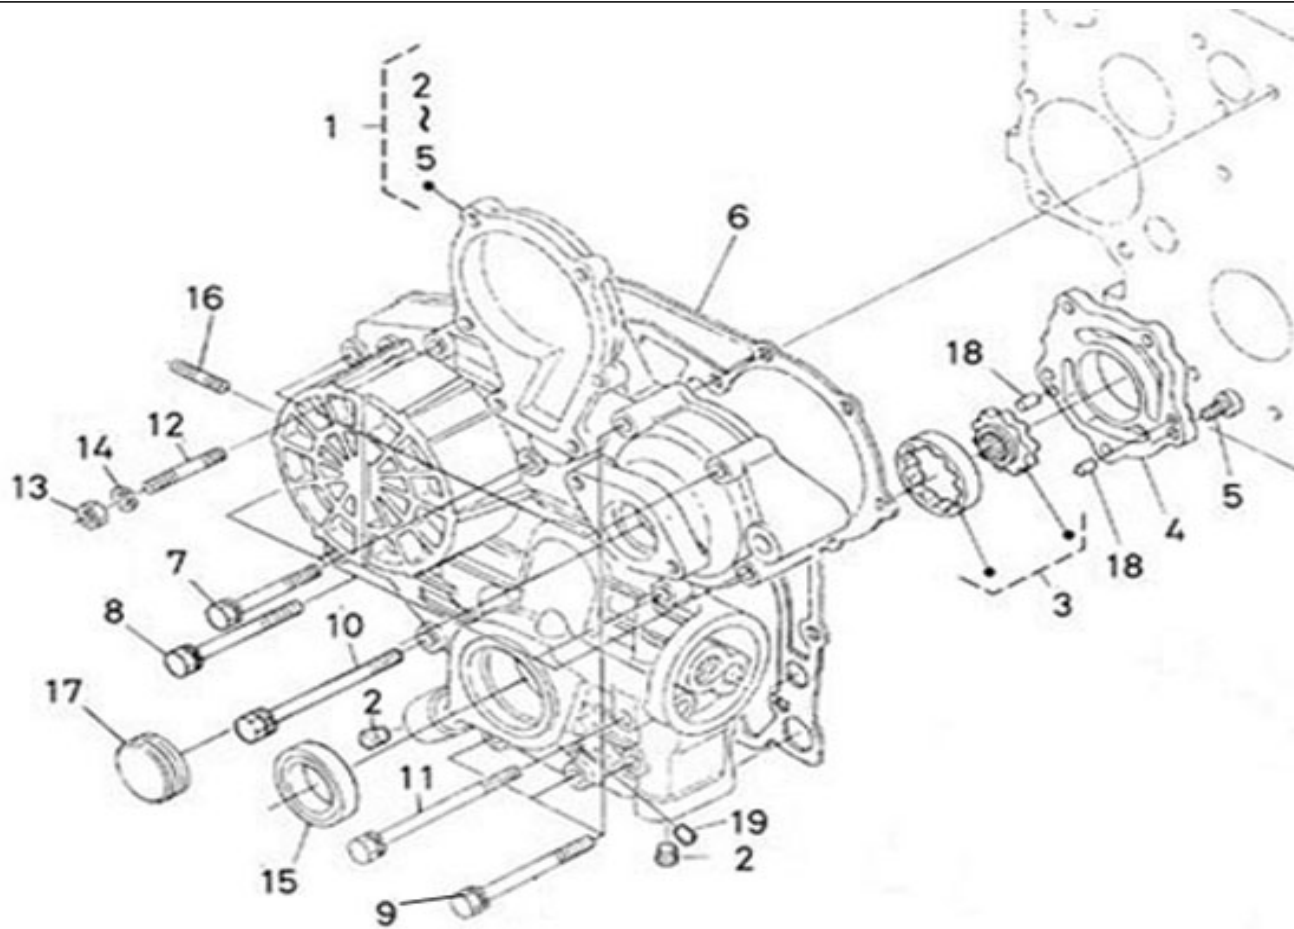

V. 25/03/2011

Pag. 2/34

Brand: NanniDiesel

Model: Moteur N3.30

Version: Standard

Subassembly: Timing case

N.	Item	Description	Qty	Notes
1	970314221	COMP.CASE,GEAR (<= N°KT08090422 )	1	<= N°KT08090422
1	970315016	COMP.CASE,GEAR (=> N°KT08090423 )	1	=> N°KT08090423
2	970310315	PLUG	2	
3	970302732	ASSY,ROTOR OIL PUMP	1	
4	970313473	COVER,OIL PUMP	1	
5	970313347	SCREW,CR-REC-BD-HD	5	
6	970302735	GASKET,TIMING CASE 4.150	1	
7	970302736	BOLT,M 6X 45	3	
8	970302737	BOLT,M 6X 50 (A PARTIR DU N°KTH08040183 )	4	
9	970302738	BOLT,M 6X 55	4	
10	970490208	BOLT,M 6X 65	1	
11	970302739	BOLT	1	
12	970313397	STUD	1	
13	970151133	NUT,M 6 (BEFORE N°KTE08070398 )	1	
14	970310417	WASHER,SPRING (BEFORE N°KTE08070398 )	1	
15	970302741	SEAL,OIL	1	
16	970313398	STUD	2	
17	970302743	COVER,H/METER UNIT	1	
18	970313351	PIN,STRAIGHT	2	
19	970490108	PLUG,SOCK	1	