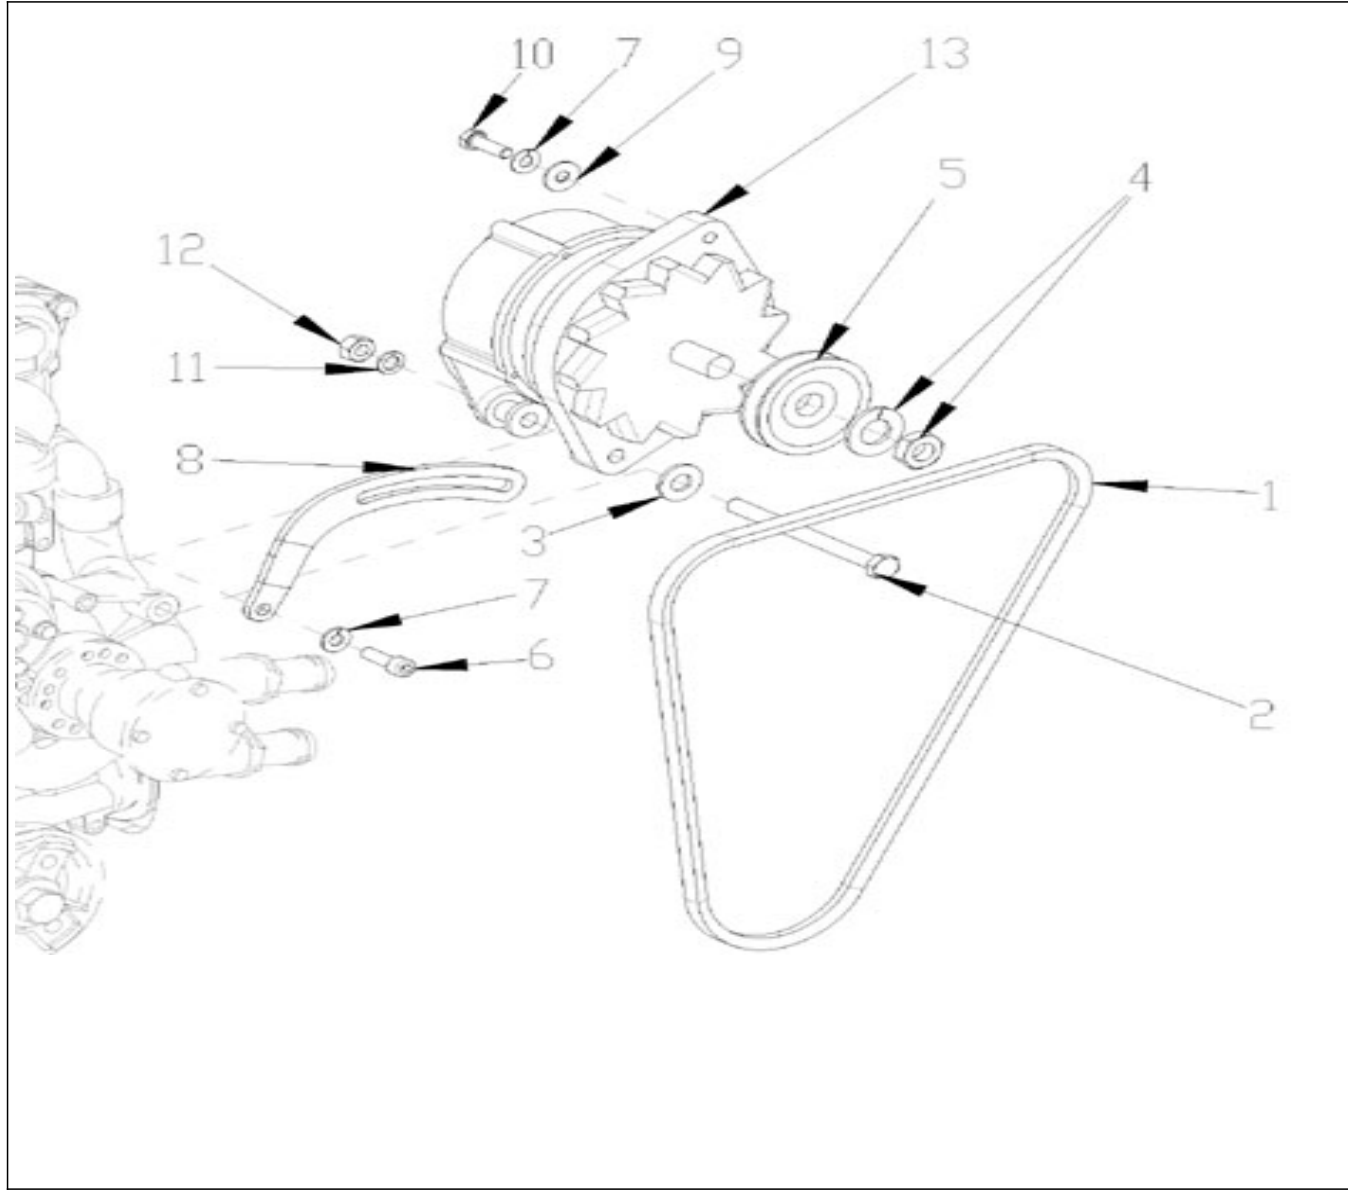

Brand: NanniDiesel
Model: Moteur N3.30
Version: Standard
Subassembly: Alternator Assy.Std.

N.	Item	Description	Qty	Notes
1	48108117	V-BELT	1	
2	39160668	BOLT (+++ FIX . ALTERNATEUR)	1	
3	970119143	NUT, M10	1	
4	970312833	KIT FIXATION ALT	1	
5	95312304	PULLEY	1	
6	970498003	BOLT,SOCK M 8X 25 (POUBELLE)	1	
7	970119138	WASHER,SPRING D 8 (TENDEUR)	2	
8	95203077	TIGHTNER	1	
9	970304050	WASHER	1	
10	970409603	BOLT,HEX M 8X 25 (FIX SUP ALT)	1	
11	970119136	WASHER,SPRING D10 (POUR INVERSEUR)	1	
12	970119143	NUT, M10	1	
13	CMI48201171	ALTERNATOR	1	

V. 25/03/2011

Pag. 30/34