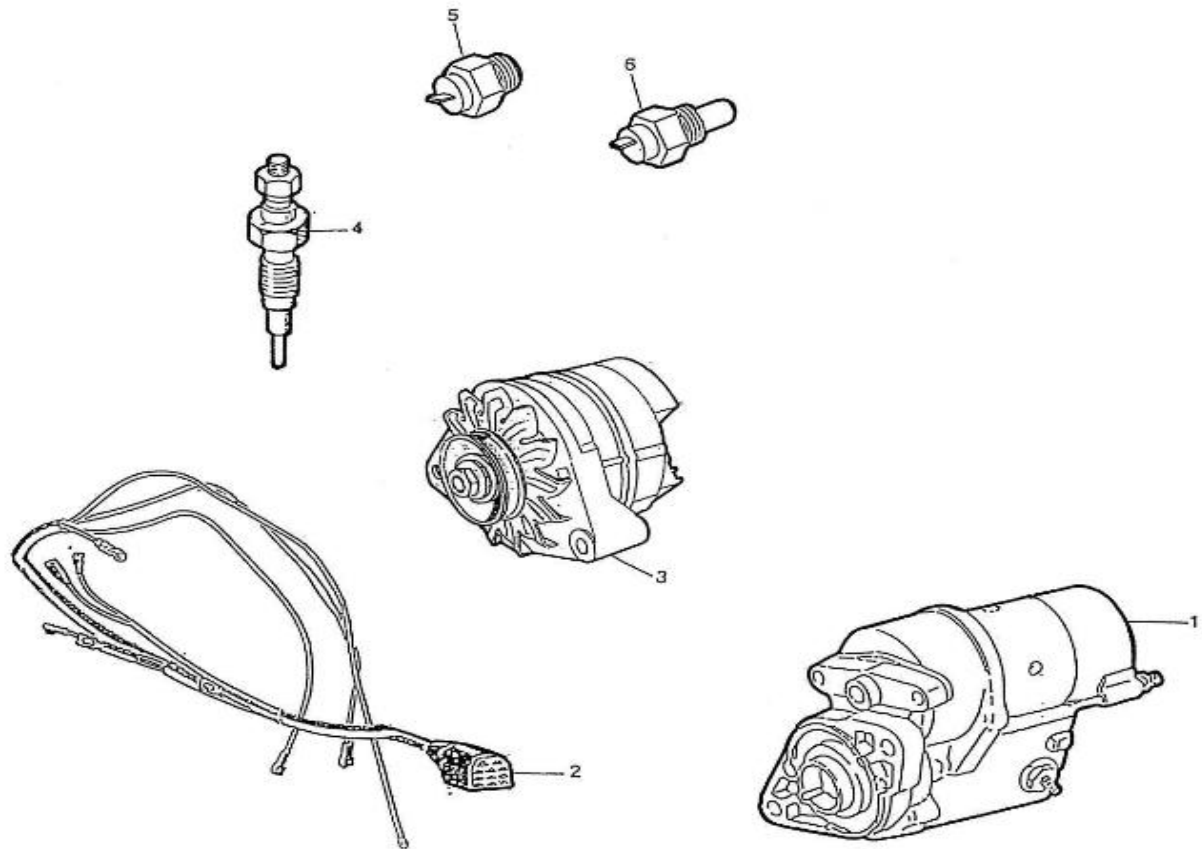

Brand: NanniDiesel	N.	Item	Description	Qty	Notes
Model: Moteur N3.30	1	970517303	STARTER,MOTOR 12V 1,0KW 1P	1	
Version: Standard	2	970302661C	WIRING (+++++LE 04/02/05 A PARTIR DU N°251312)	1	
Subassembly: Electrics	3	970307522	ALTERNATOR,14V-60A	1	
	4	970307591	GLOW PLUG	1	
	5	970851700	SWITCH,OIL	1	
	6	970304054	TEMPERATURE SWITCH 1/8 1P 97°C	1	

V. 25/03/2011

Pag. 32/34