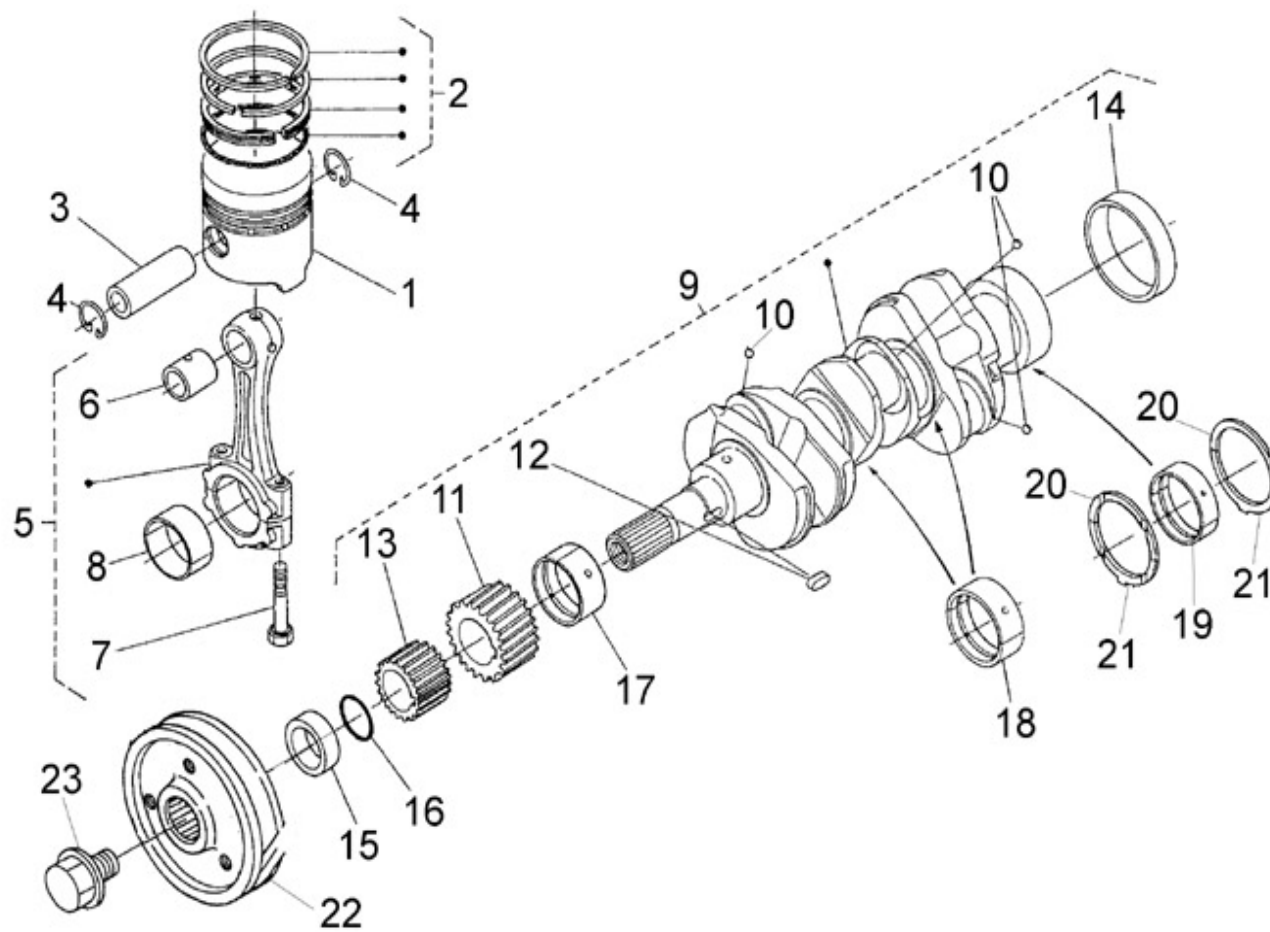

Brand: NanniDiesel

Model: Moteur N3.30

Version: Standard

Subassembly: Crankshaft pistons

N.	Item	Description	Qty	Notes
21	970302913	METAL,SIDE 2 +0,4	2	
22	970314245	PULLEY,FAN DRIVE	1	
23	970307073	BOLT	1	

V. 25/03/2011

Pag. 11/34