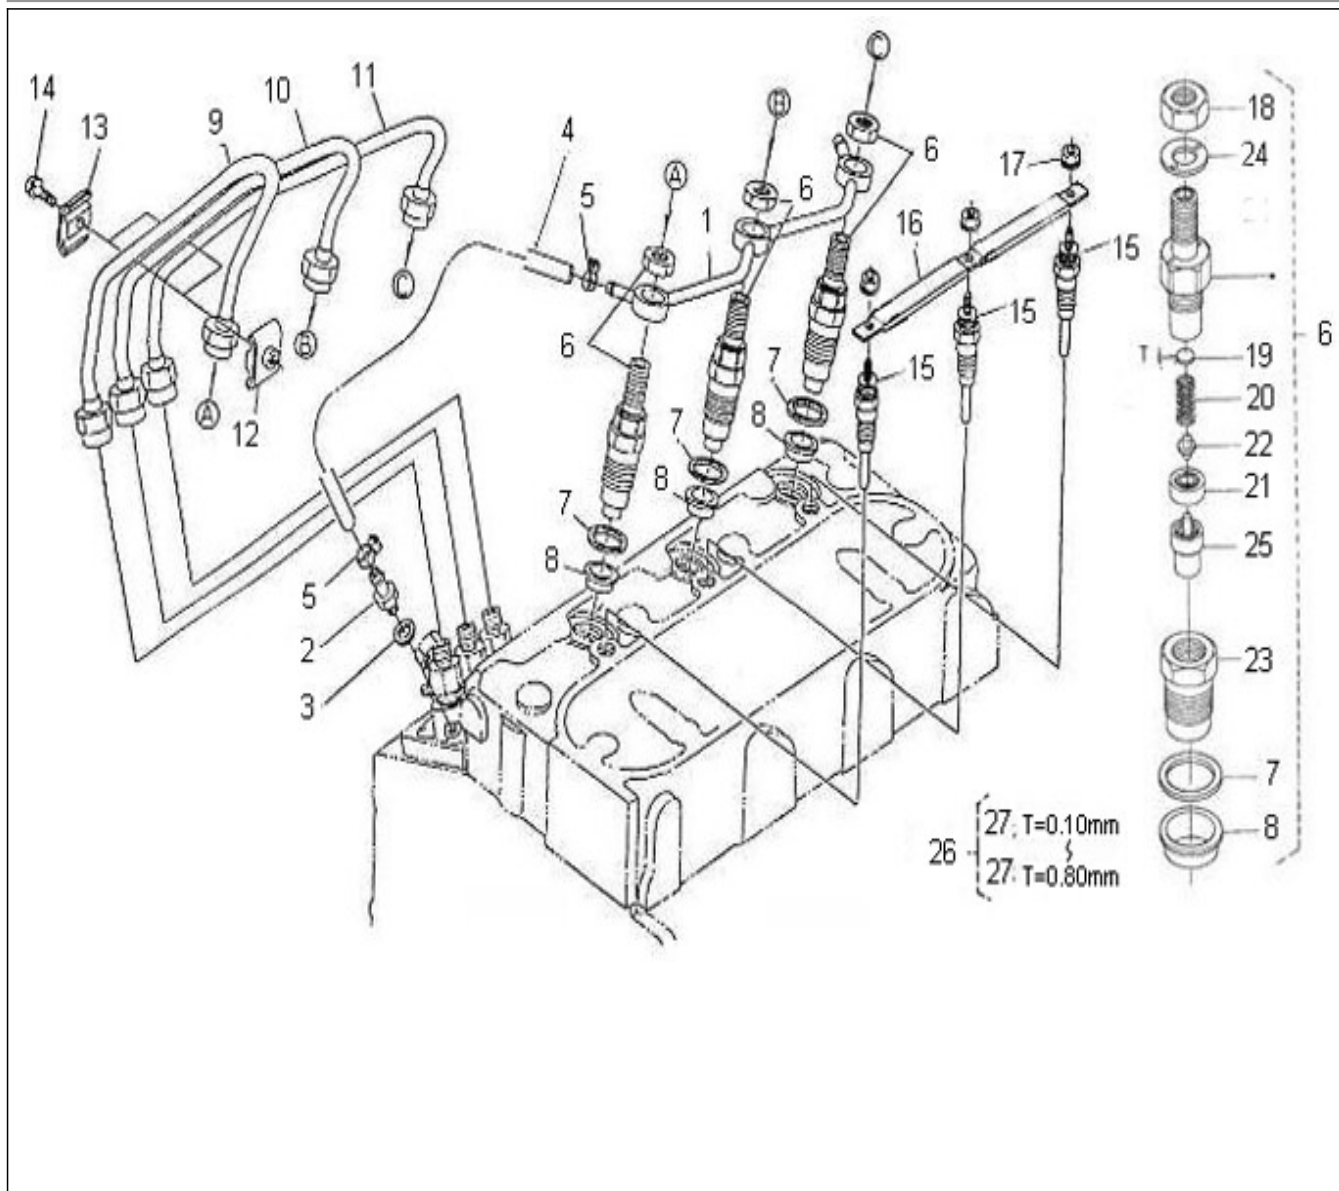

V. 25/03/2011

Pag. 15/34

Brand: NanniDiesel

Model: Moteur N3.30

Version: Standard

Subassembly: Injection lines nozzles

N.	Item	Description	Qty	Notes
1	970304117	ASSY PIPE,OVER FLOW	1	
2	970142104	NOZZLE, FUEL OVERFLOW LINE	1	
3	970150403	RING,SEAL (=> N° XA0001 <= 3Z0001 )	1	
4	970142103	PIPE, FUEL OVERFLOW NO2 CPL	1	
5	970492305	CLAMP,HOSE	2	
6	970313508	KIT HOLDER,NOZZLE	3	
7	970142109	GHASKET, RING INJECTORS	3	
8	970307388	SEAL,HEAT	3	
9	970302817	LINE,FUEL CYL.N01 4.150 (<= N°KT08090422 )	1	<= N°KT08090422
9	970315032	PIPE,INJECTION (=> N°KT08090423 )	1	=> N°KT08090423
10	970302818	LINE,FUEL CYL.N02 4.150 (<= N°KT08090422 )	1	<= N°KT08090422
10	970315033	PIPE,INJECTION (=> N°KT08090423 )	1	=> N°KT08090423
11	970302819	LINE,FUEL CYL.N03 4.150 (<= N°KT08090422 )	1	<= N°KT08090422
11	970315028	ASSY CASE,MAIN BRG. (=> N°KT08090423 )	1	=> N°KT08090423
12	970142114	CLAMP,FUEL LINES 1+2	2	
13	970142115	CLAMP,FUEL-LINES 1+2	2	
14	970492118	SCREW,M 5X 20 ROUND HEAD	2	
15	970313894	GLOW PLUG	3	
16	970304119	CORD,GLOW PLUG	1	
17	970307593	NUT,FLANGE	3	
18	970310381	NUT	3	
19	970310382	WASHER	3	
20	970310383	SPRING,NOZZLE	3	
21	970310384	SPACER	3	
22	970310385	ROD,PUSH	3	
23	970310386	NUT	3	
24	970310387	WASHER	3	
25	970314274	PIECE,NOZZLE	3	
26	970310389	ASSY WASHER,ADJ.	3	
27	970314199	WASHER,ADJUSTING	3	
27	970314200	WASHER,ADJUSTING	3	
27	970314201	WASHER,ADJUSTING	3	
27	970314202	WASHER,ADJUSTING	3	
27	970314203	WASHER,ADJUSTING	3	
27	970314204	WASHER,ADJUSTING	3	
27	970314205	WASHER,ADJUSTING	3	
27	970314206	WASHER,ADJUSTING	3	
27	970314207	WASHER,ADJUSTING	3	
27	970314208	WASHER,ADJUSTING	3	