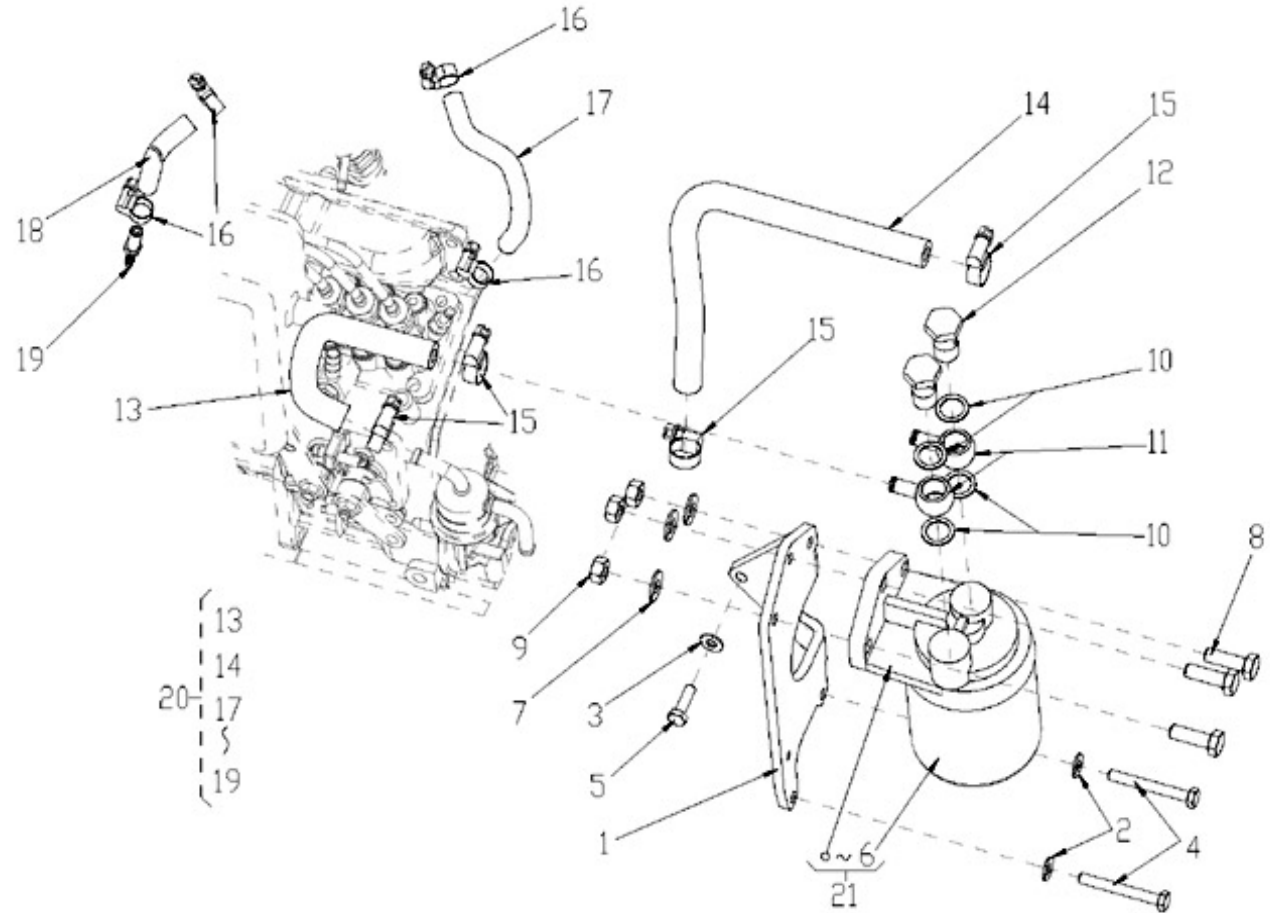

Brand: NanniDiesel

Model: Moteur N3.30

Version: Standard

Subassembly: Fuel filter Assy.

N.	Item	Description	Qty	Notes
1	970302604	SUPPORT,FUEL FILTER S5	1	
2	970119149	WASHER, SPRING D 6 (Pour protection injecteur)	2	
3	970635459	WASHER,PLAIN D 6 (CALAGE)	1	
4	970300276	BOLT,HEX M 6X 50 (Pour protection injecteur)	2	
5	970300275	BOLT,HEX M 6X 25	1	
6	970622350	FILTER,FUEL	1	
7	970119138	WASHER,SPRING D 8 (TENDEUR)	3	
8	970409603	BOLT,HEX M 8X 25 (FIX SUP ALT)	3	
9	970027322	NUT,M 8 (++ECROU FIL DEMARREUR)	3	
10	970300306	GASKET,RING D14 (SUR REFROID THERMO MOTA)	4	
11	970301093	CONNECTION,BANJO D=6/M14	2	
12	970432515	BOLT,BANJO M14X1,5 (=> N*KT08090423)	2	
13	32808002	FUEL HOSE ISO 7840 D8	0.35	
14	32808002	FUEL HOSE ISO 7840 D8	0.28	
15	970439306	CLAMP (++POUR DURITE ORIGINE REF HUILE MOTEUR)	4	
16	970312876	CLAMP	4	
17	32805001	HOSE (++RETOUR INJ / PPE INJ)	0.15	
18	32805001	HOSE (++RETOUR INJ / PPE INJ)	0.3	
19	970302476	PIPE,FUEL CONN.D 8	1	
20	48878004	HOSE	1	
21	970310210	FILTER ASSY	1	

V. 25/03/2011

Pag. 17/34