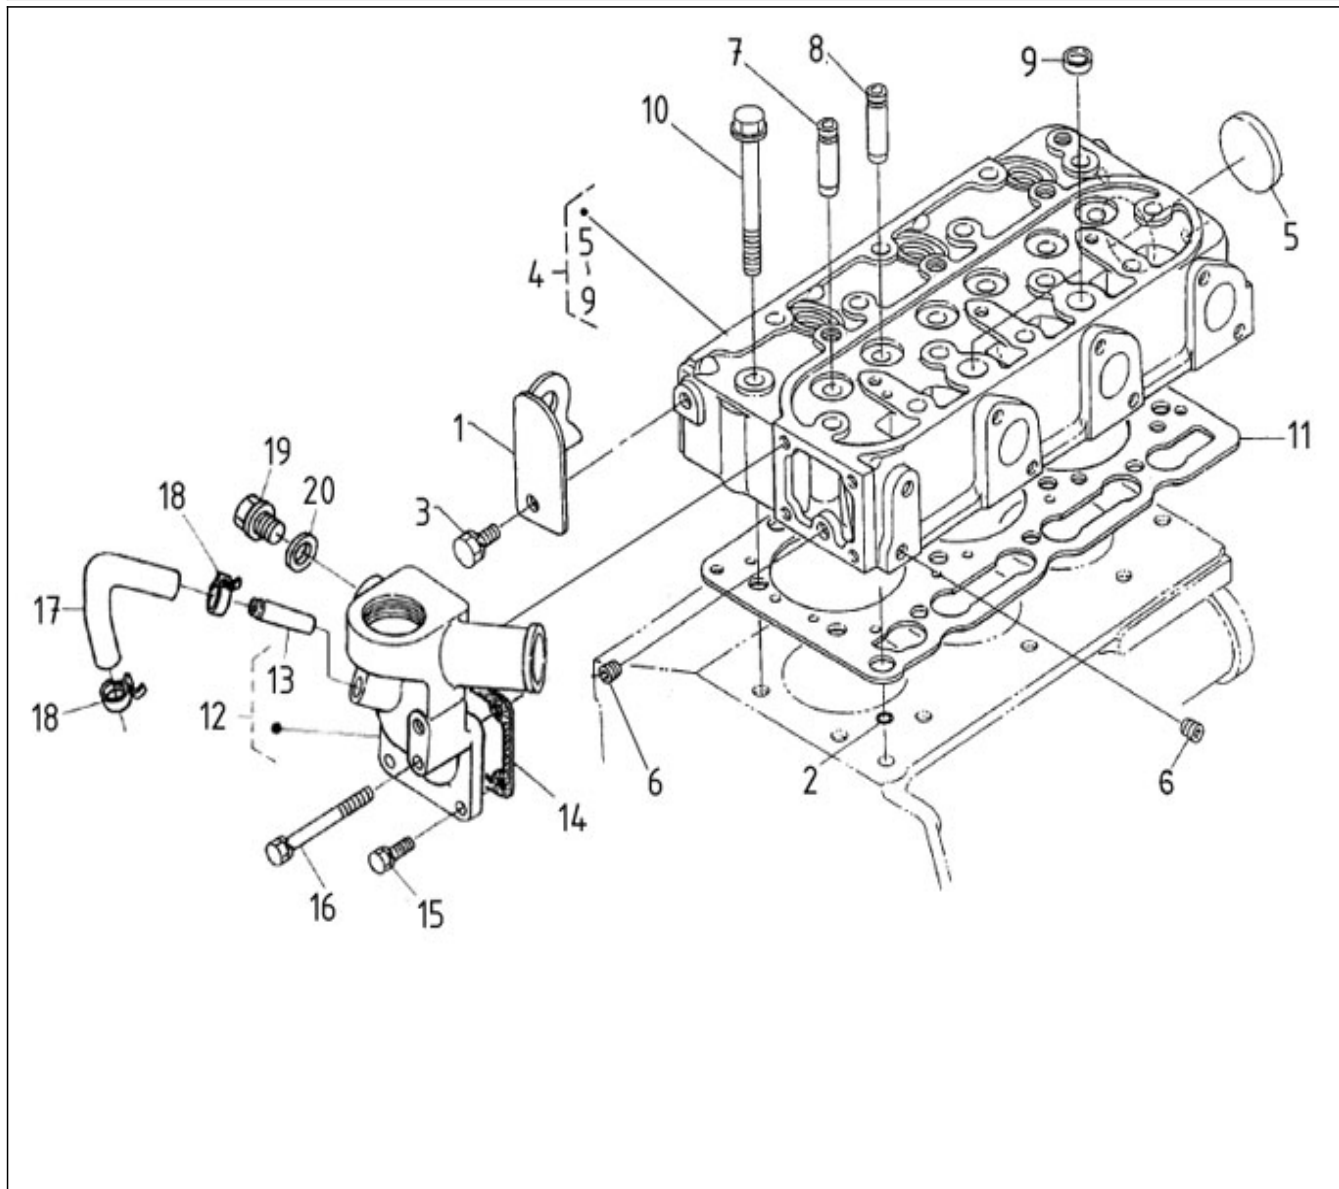

Brand: NanniDiesel

Model: Moteur N3.30

Version: Standard

Subassembly: Cylinder head

N.	Item	Description	Qty	Notes
1	970302717	HOOK,ENGINE 4.150	1	
2	970490116	O-RING (<= N°KTH0804182)	1	
3	970313311	BOLT	2	
4	970313495	COMP.CYLINDER HEAD	1	
5	970140904	CAP, FREEZE	1	
6	970140908	PLUG, CYL.HEAD 2.40	2	
7	970302720	GUIDE,VALVE INTAKE 4.150	3	
8	970302721	GUIDE,VALVE EXHAUST 4.150	3	
9	970302722	CAP,FREEZE	2	
10	970302723	BOLT,CYL:HEAD	14	
11	970310379	GASKET,CYL.HEAD NA (<= N°KT08090422)	1	<= N°KT08090422
11	970315017	GASKET,CYLINDER HEAD (=> N°KT08090423)	1	=> N°KT08090423
12	970314247	COMP FLANGE,WATER	1	
13	970307629	PIPE,WATER RETURN (BEFORE N°KTE08070398)	1	
14	970307104	GASKET,W/FLANGE NA	1	
15	970491117	BOLT,M 6X 16	3	
16	970302737	BOLT,M 6X 50 (A PARTIR DU N°KTH08040183)	1	
17	970307071	PIPE,WATER RETURN	1	
18	970307103	BAND,PIPE	2	
19	970314182	PLUG	1	
20	970313066	GASKET	1	

V. 25/03/2011

Pag. 6/34