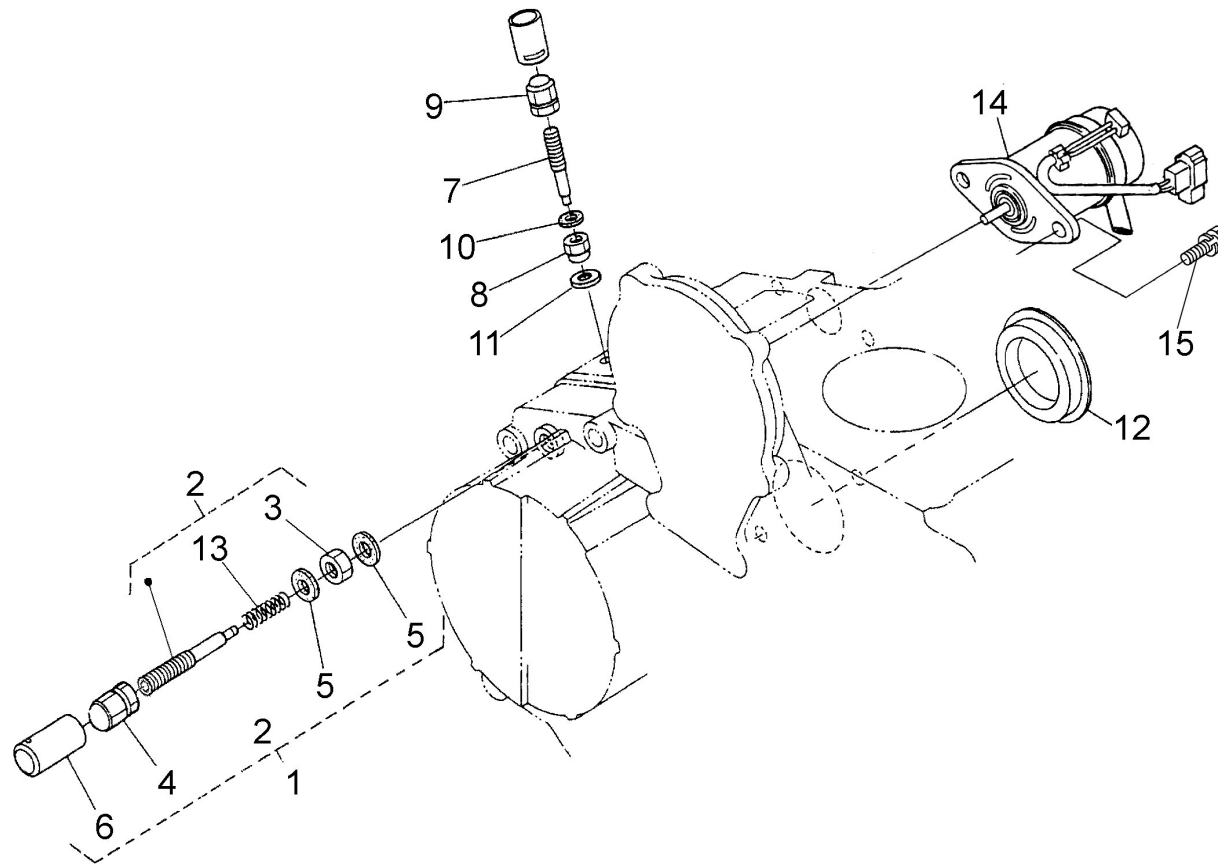

V. 25/03/2011

Pag. 19/34

Brand: NanniDiesel

Model: Moteur N3.30

Version: Standard

Subassembly: Governor setting

N.	Item	Description	Qty	Notes
1	970314233	APPARATUS,IDLING	1	
2	970314234	ASSY BOLT,ADJUSTMENT	1	
3	970310359	NUT	1	
4	970140404	NUT (BEFORE N°KTE08070398 )	1	
5	970150403	RING,SEAL (=> N° XA0001 <= 3Z0001 )	2	
6	970310464	CAP	1	
7	970314220	BOLT,ADJUSTING	1	
8	970310962	NUT	1	
9	970140404	NUT (BEFORE N°KTE08070398 )	1	
10	970150403	RING,SEAL (=> N° XA0001 <= 3Z0001 )	1	
11	970313440	GASKET	1	
12	970314225	COVER,HYDRAULIC PUMP	1	
13	970313476	SPRING	1	
14	970302869	SOLENOID,STOP 4.150	1	
15	970313344	BOLT,HEX-SOC-HD	2	
16	970310417	WASHER,SPRING (BEFORE N°KTE08070398 )	2	