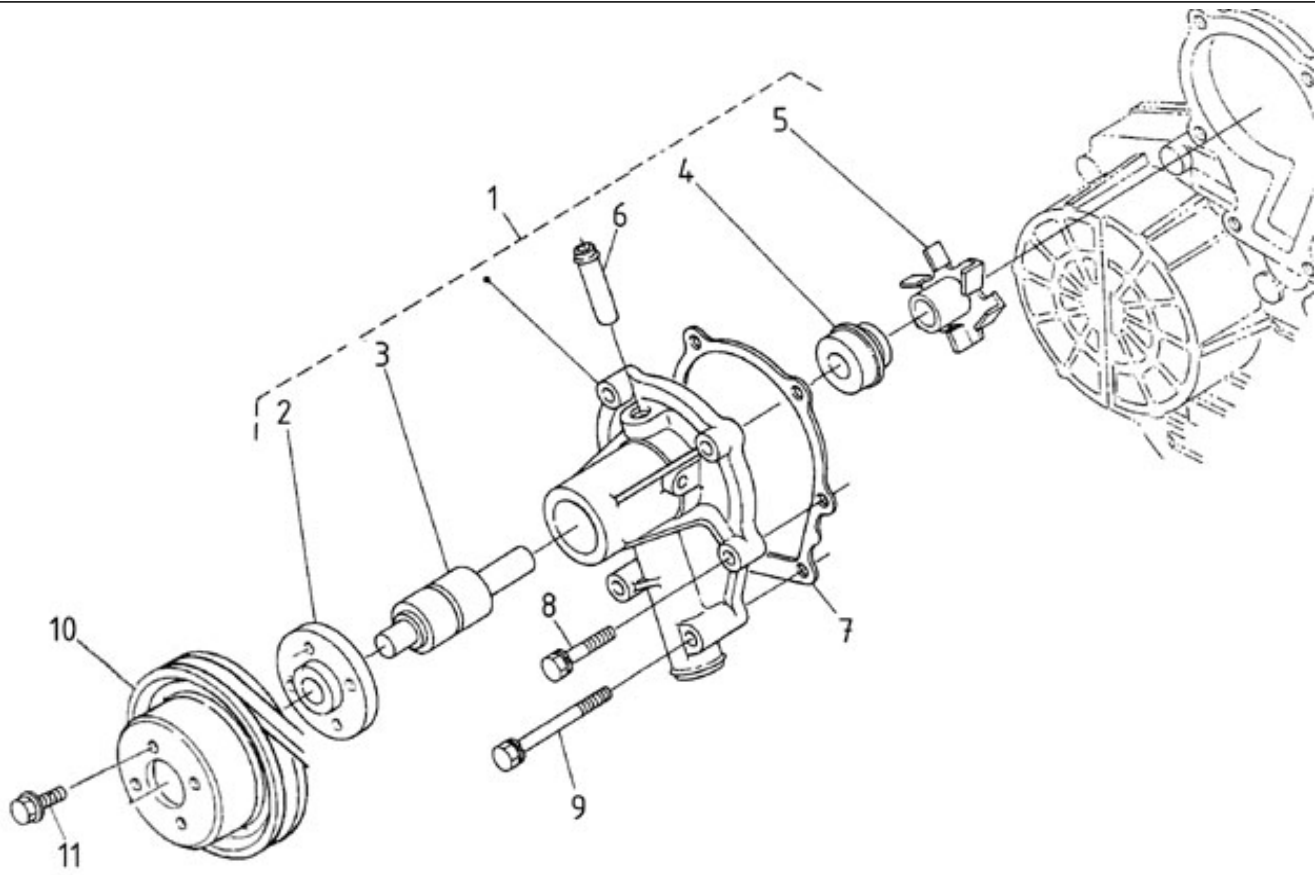

Brand: NanniDiesel

Model: Moteur N3.30

Version: Standard

Subassembly: Fresh water pump

N.	Item	Description	Qty	Notes
1	970313400	ASSY PUMP,WATER	1	
2	970313402	FLANGE,WATER PUMP	1	
3	970314222	BEARING	1	
4	970313448	ASSY SEAL,MECHANICAL	1	
5	970313401	IMPELLER,WATER PUMP	1	
6	970307629	PIPE,WATER RETURN (BEFORE N°KTE08070398)	1	
7	970302753	GASKET,F/WATER PUMP 4.150	1	
8	970302751	BOLT,M 6X 30	4	
9	970313340	BOLT	2	
10	970307124	PULLEY,FAN	1	
11	970313345	BOLT,FLANGE	4	

V. 25/03/2011

Pag. 22/34