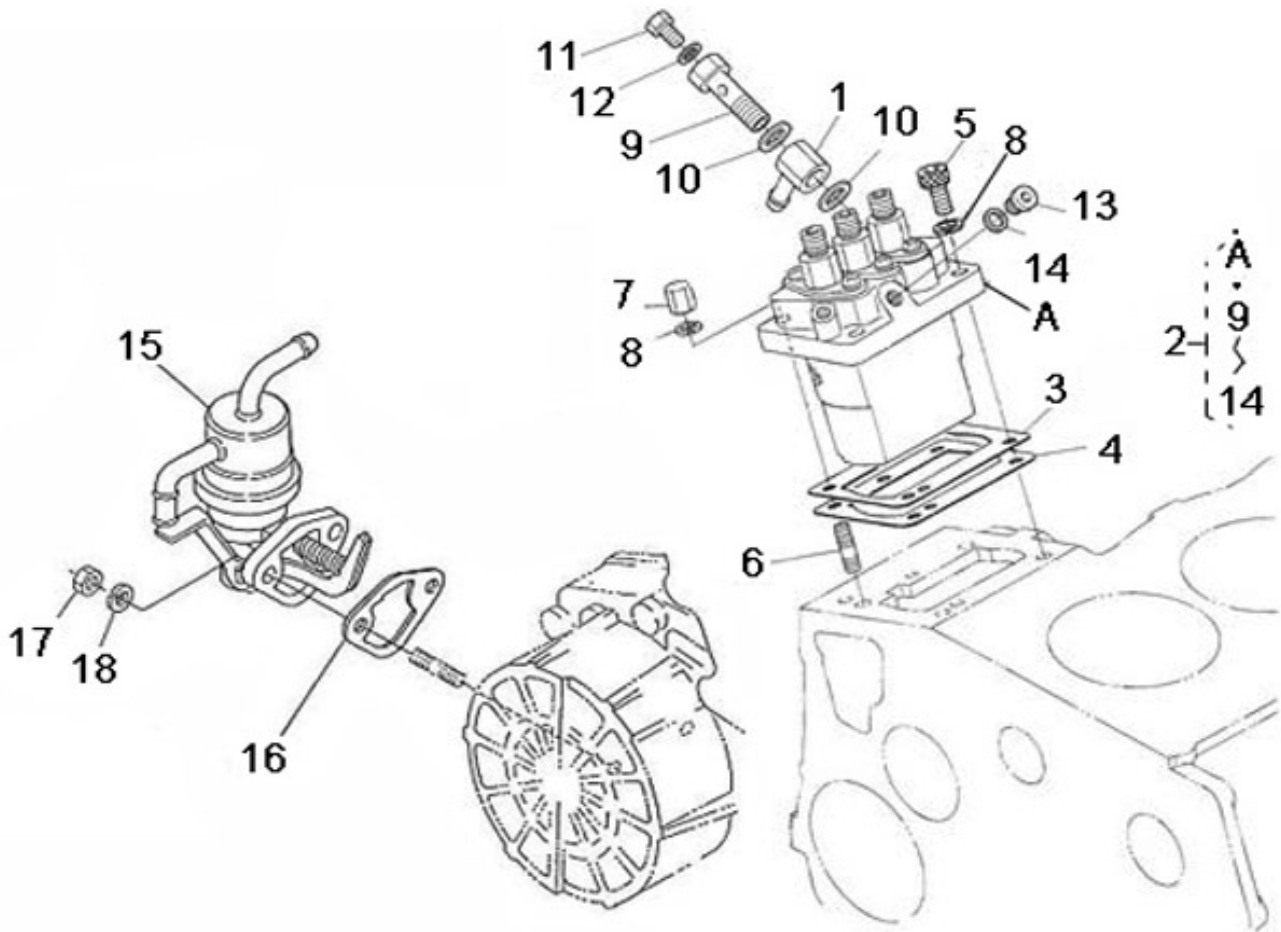

Brand: NanniDiesel

Model: Moteur N3.30

Version: Standard

Subassembly: Injection & Fuel pump

N.	Item	Description	Qty	Notes
1	970310330	JOINT	1	
2	970310334	ASSY PUMP,INJECTION	1	
3	970307861	SHIM,INJ.PUMP 0.20 (<= N°KT08090422)	1	<= N°KT08090422
3	970315029	SHIM,INJECTION PUMP (=> N°KT08090423)	1	=> N°KT08090423
3	970307862	SHIM,INJ.PUMP 0.25	1	
4	970310335	SHIM,INJ.PUMP 0.30 (<= N°KT08090422)	1	<= N°KT08090422
4	970315030	SHIM,INJECTION PUMP (=> N°KT08090423)	1	=> N°KT08090423
5	970142138	BOLT,SOCK M 6X 20 (BEFORE N°KTE08070398)	2	<= N°KT08090422
5	970315031	BOLT,HEX-SOC-HD (=> N°KT08090423)	2	=> N°KT08090423
6	970142139	STUD,INJ.PUMP	2	
7	970142140	NUT,CAP	2	
8	970310417	WASHER,SPRING (BEFORE N°KTE08070398)	4	
9	970310340	BOLT,JOINT	1	
10	970307610	GASKET,COPPER	2	
11	970307611	SCREW	1	
12	970307612	GASKET	1	
13	970310341	PLUG	1	
14	970307869	GASKET	1	
15	970302831	PUMP,FUEL FEED CPL.4.150	1	
16	970142512	GASKET,FUEL PUMP 2. 40	1	
17	970313602	NUT,FLANGE (AFTER N°KTE08070398)	2	

V. 25/03/2011

Pag. 15/34